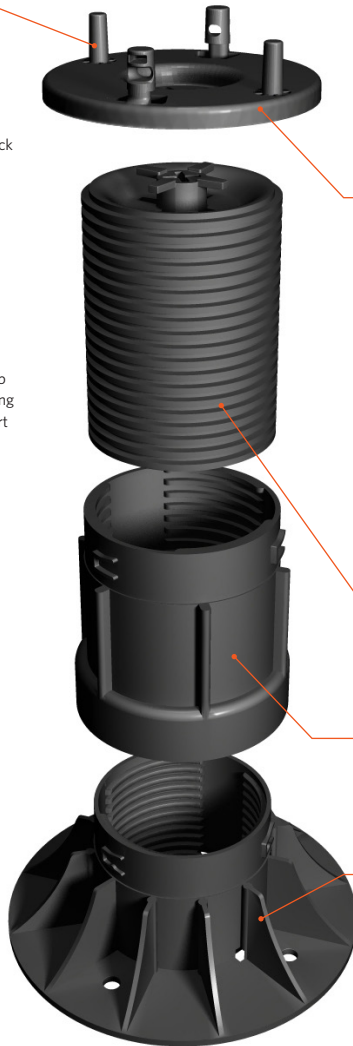

PRODUCT DATASHEET

RDA Self-Levelling Adjustable Decking Pedestal

RDA self-levelling adjustable decking pedestal supports all types of decking or flooring joist.

JOIST LUGS

- Holds joist in place
- Screw holes enable fixing of joist to head

Versatile Head
Multiple options allow for deck joist widths of up to 100mm

Set Up 1
Allowing for joist widths of up to 51mm. Rotate until the fixing lugs meet the joist, then insert screws as required.

OPTIONAL DECK TILE HEAD

Self-levelling bearer support head is replaceable with a deck tile head, if you wish to lay decking tiles.

SELF-LEVELLING BEARER SUPPORT HEAD

- 'Ball and socket' joint concept allows a free moving captive head
- Provides slope correction of up to 10.5% (6°)
- No self levelling shims required - see diagram.
- Can accommodate bearer width of up to 100mm.

ADJUSTABLE THREADED SECTION

Easily allows millimetre perfect adjustment within given range.

HEIGHT EXTENSION COLLAR

- Easy to attach with single 'click' motion
- Build up pedestals in 100mm increments.

WIDE SUPPORTING BASE