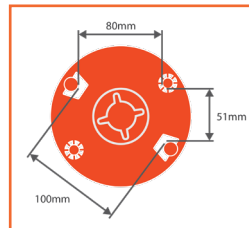

PRODUCT DATASHEET

RDA Self-Levelling Adjustable Decking Pedestal

RDA self-levelling adjustable decking pedestal supports all types of decking or flooring joist.

JOIST LUGS

- Holds joist in place
- Screw holes enable fixing of joist to head

Versatile Head
Multiple options allow for deck joist widths of up to 100mm

Set Up 1
Allowing for joist widths of up to 51mm. Rotate until the fixing lugs meet the joist, then insert screws as required.

OPTIONAL DECK TILE HEAD

Self-levelling bearer support head is replaceable with a deck tile head, if you wish to lay decking tiles.

SELF-LEVELLING BEARER SUPPORT HEAD

- 'Ball and socket' joint concept allows a free moving captive head
- Provides slope correction of up to 10.5% (6°)
- No self levelling shims required - see diagram.
- Can accommodate bearer width of up to 100mm.

- Evenly spreads load
- Protects membranes
- Water drainage holes prevent moisture build-up
- Holes enable pedestals to be fixed to surface if required.

TECHNICAL SPECIFICATION

Material	PP Polypropylene (recyclable), UV resistant
Biological/chemical	Resistant to moulds, algae, alkali, bitumen
Height range	40-56mm, 50-70mm, 70-110mm, 110-160mm, 150-210mm, 200-300mm, 300-400mm, 400-500mm, 500-600mm, 600-700mm, 700-800mm, 800-900mm, 900-1000mm
Compression	2100kg (certified compression data available on request)
Base diameter	210mm / 220mm
Head diameter	135mm
Bearer capacity	Up to 100mm
Working Temperature	-40°C to 120°C