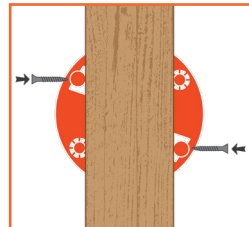

PRODUCT DATASHEET

RDA Self-Levelling Adjustable Decking Pedestal

RDA self-levelling adjustable decking pedestal supports all types of decking or flooring joist.

JOIST LUGS

- Holds joist in place
- Screw holes enable fixing of joist to head

Versatile Head
Multiple options allow for deck joist widths of up to 100mm

Set Up 1
Allowing for joist widths of up to 51mm. Rotate until the fixing lugs meet the joist, then insert screws as required.

OPTIONAL DECK TILE HEAD

Self-levelling bearer support head is replaceable with a deck tile head, if you wish to lay decking tiles.

SELF-LEVELLING BEARER SUPPORT HEAD

- 'Ball and socket' joint concept allows a free moving captive head
- Provides slope correction of up to 10.5% (6°)
- No self levelling shims required - see diagram.
- Can accommodate bearer width of up to 100mm.

- Evenly spreads load
- Protects membranes
- Water drainage holes prevent moisture build-up
- Holes enable pedestals to be fixed to surface if required.

TECHNICAL SPECIFICATION

Material	PP Polypropylene (recyclable), UV resistant
Biological/chemical	Resistant to moulds, algae, alkali, bitumen
Height range	40-56mm, 50-70mm, 70-110mm, 110-160mm, 150-210mm, 200-300mm, 300-400mm, 400-500mm, 500-600mm, 600-700mm, 700-800mm, 800-900mm, 900-1000mm
Compression	2100kg (certified compression data available on request)
Base diameter	210mm / 220mm
Head diameter	135mm
Bearer capacity	Up to 100mm
Working Temperature	-40°C to 120°C