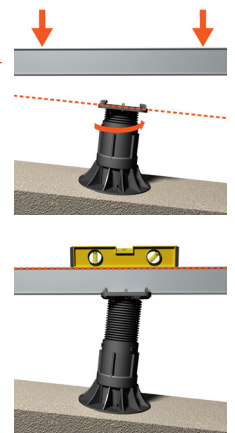

Versatile Head
Multiple options allow for deck joist widths of up to 100mm

Set Up 1
Allowing for joist widths of up to 51mm. Rotate until the fixing lugs meet the joist, then insert screws as required.

Set Up 2
A wider bearer joist of up to 80mm can be inserted in an alternative set up.

Set Up 3
Furthermore any joist width up to 100mm can be supported as shown, removing the 'snap-off' lugs as required. This also allows for double joist support.

OPTIONAL DECK TILE HEAD

Self-levelling bearer support head is replaceable with a deck tile head, if you wish to lay decking tiles.

SELF-LEVELLING BEARER SUPPORT HEAD

- 'Ball and socket' joint concept allows a free moving captive head
- Provides slope correction of up to 10.5% (6°)
- No self levelling shims required - see diagram.
- Can accommodate bearer width of up to 100mm.

ADJUSTABLE THREADED SECTION

Easily allows millimetre perfect adjustment within given range.

HEIGHT EXTENSION COLLAR

- Easy to attach with single 'click' motion
- Build up pedestals in 100mm increments.

WIDE SUPPORTING BASE