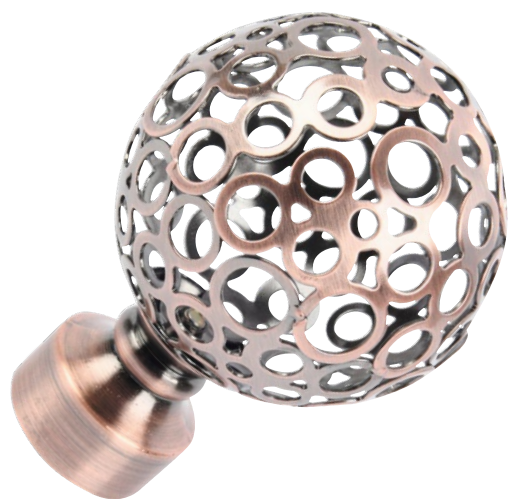

BAROQUE

ROTHLEY

The finishing touches

Mix and match our Adornments with our versatile 25mm tube to create a unique interior look. Whether you prefer to use a complimentary finish to keep things classic, or choose a contrasting colour for a contemporary feel, we can help you find your perfect match. If you feel like refreshing your interior at any time it couldn't be simpler. Changing your chosen Adornment can transform the whole look and feel of your space, saving you time and money.

ADORNMENT