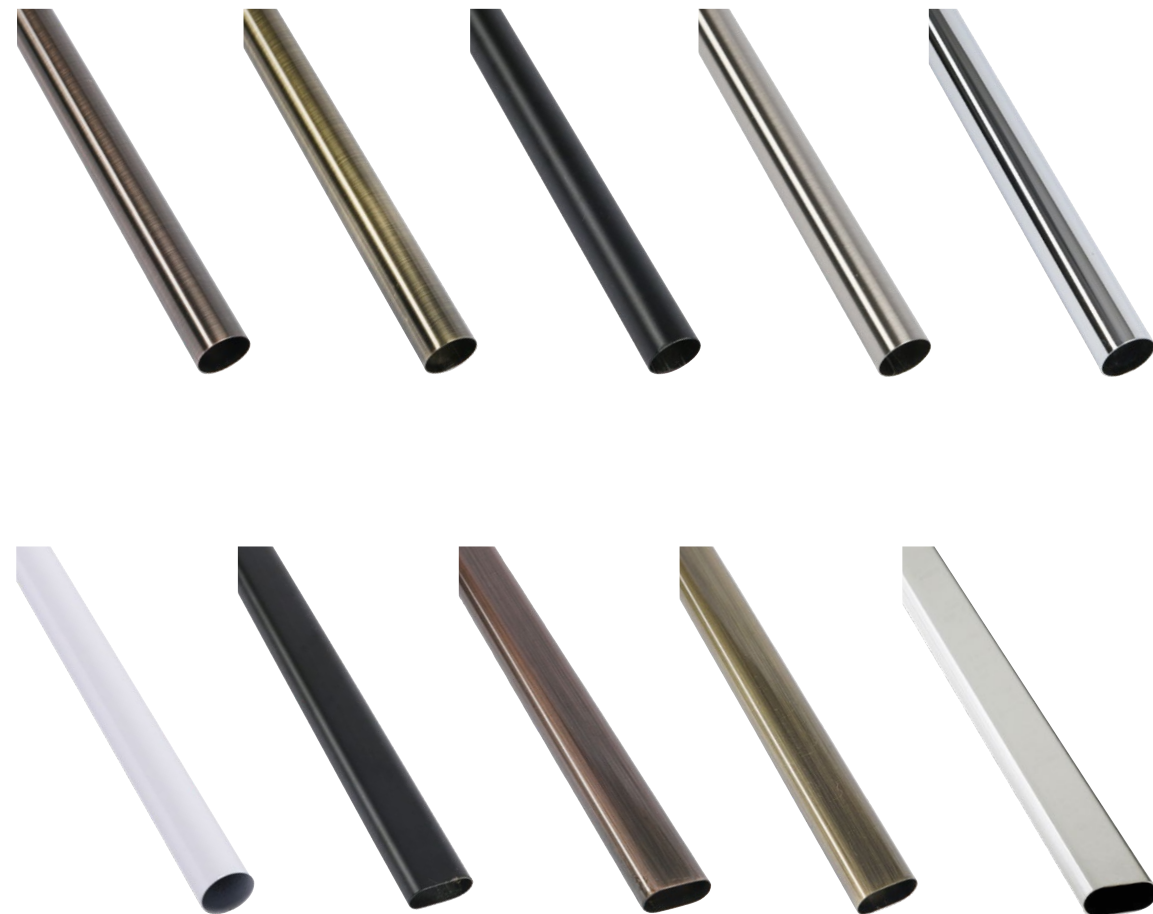

Mix & Match

Change your tube

Our 25mm tube gives you a unique opportunity to create your own look. With a variety of finishes and applications just imagine the possibilities and we'll provide you with the right product combinations.

Available in both our versatile ENDURANCE range and Baroque colour options, you'll be sure to find the right tube for every location.