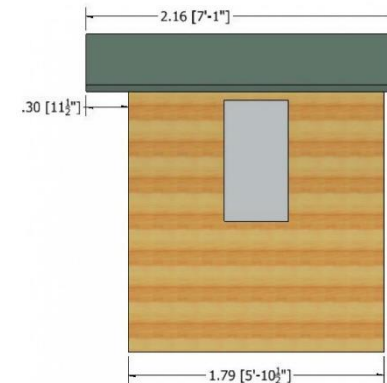

Summerhouses

Milton 8 x 6; 8 x 8

- Tongue and grooved Shiplap Cladding
- Tongue and Groove Roof & Floor
- Base Coat Treated.
- Large Fixed Window
- Double Doors