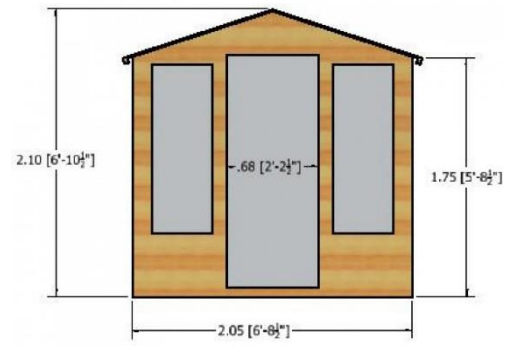

Summerhouse

7 x 13 Westminster Summerhouse

- Double Doors
- High Grade Overlap Cladding
- OSB Roof & Floor, 34 x 34 Framing
- Three Opening and Two Fixed Windows
- Base coat treated

Summerhouses

Milton 8 x 6; 8 x 8