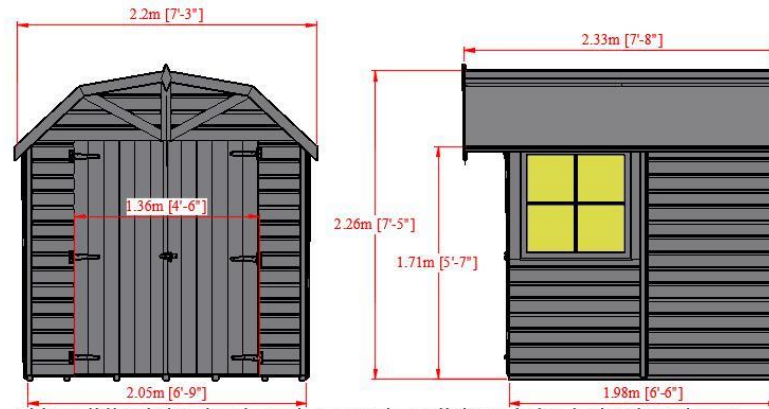

This Building is handmade so there may be a slight variation in the sizes shown

Shiplap Sheds

7 x 10 Barraca

- Single Door
- High Grade Overlap Cladding
- OSB Roof & Floor, 34 x 34 Framing
- One Windows
- Base coat treated