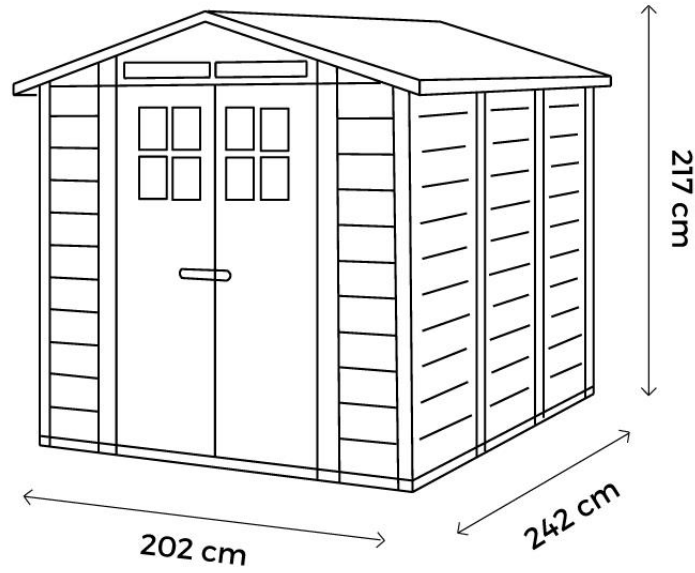

Tuscany EVO 240 Double Door Shed