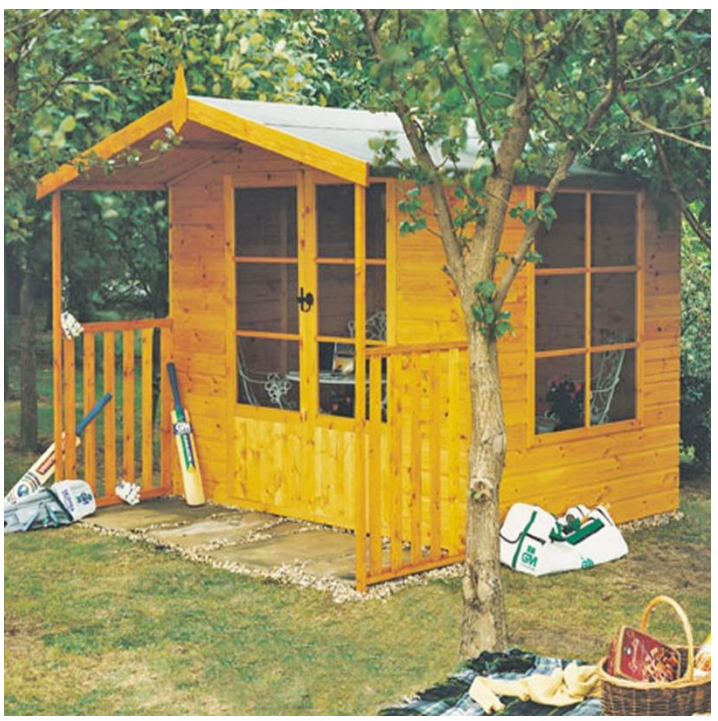

Summerhouses

Winton No Veranda 8 x 6; 8 x 8

- Tongue and grooved Shiplap Cladding
- Tongue and Groove Roof & Floor
- Base Coat Treated.
- Large Window
- Double Doors

Summerhouses

Winton inc Veranda 8 x 9; 8 x 11