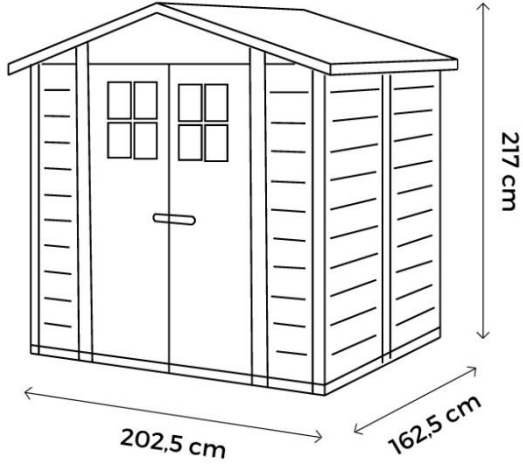

Tuscany EVO 200 Double Door Shed