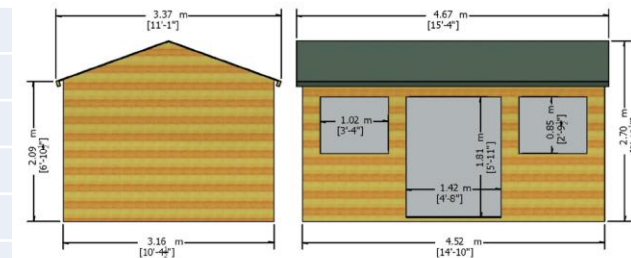

10 x 10 to 12 x 30 Mammoth Workshop

- High Grade Log Lap 16mm Cladding
- T&G Roof & Heavy Duty Floor, 75 x 44mm diagonal braced Framing.
- Secure Fully Framed Door with Piano Hinge and rim lock.
- Base coat treated

10 x 10
10 x 15
10 x 20
10 x 25
10 x 30
12 x 12
12 x 18
12 x 24
12 x 30