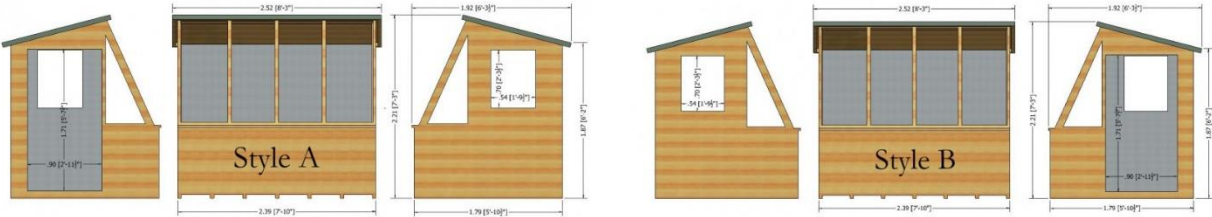

This Building is handmade so there may be a slight variation in the sizes shown

Shiplap Sheds

7 x 10 Barraca

- Single Door
- High Grade Overlap Cladding
- OSB Roof & Floor, 34 x 34 Framing
- One Windows
- Base coat treated

This Building is handmade so there may be a slight variation in the sizes shown

Shiplap Apex Sheds

6 x 4, 7 x 5, 8 x 6, 10 x 6, 10 x 8, 12 x 8 Hi Spec Shiplap Shed

- High Grade Shiplap Cladding
- T & G Roof & Floor
- 3no Windows
- Base coat treated

This Building is handmade
there may be a slight variation in the sizes shown

Shiplap Apex Sheds

Iceni Potting Shed

- 8 x 6; 8 x 8
- High Grade Shiplap Cladding
- T & G Roof and Floor
- Base coat treated

Shed Bases