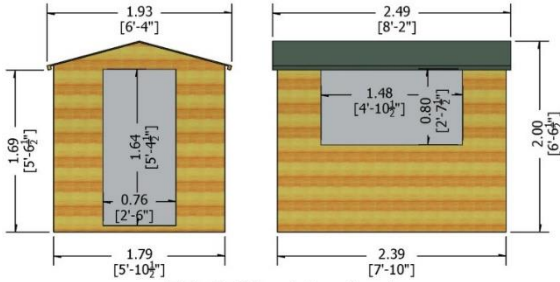

This Building is handmade so there may be a slight variation in the sizes shown

Shiplap Sheds

7 x 10 Barraca

- Single Door
- High Grade Overlap Cladding
- OSB Roof & Floor, 34 x 34 Framing
- One Windows
- Base coat treated

This Building is handmade so there may be a slight variation in the sizes shown

Shiplap Apex Sheds

6 x 4, 7 x 5, 8 x 6, 10 x 6, 10 x 8, 12 x 8 Hi Spec Shiplap Shed

- High Grade Shiplap Cladding
- T & G Roof & Floor
- 3no Windows
- Base coat treated