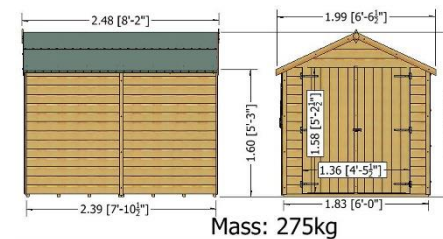

VALUE WINDOW OVERLAP 8X6

Super Value Overlap Shed

8 x 6 OVDV0806DOL-1AA

- Double Door
- High Grade Overlap Cladding
- OSB Roof & Floor, 34 x 34 Framing
- No Windows
- Base coat treated

Super Value Overlap Shed

8 x 6 Overlap Shed

- Double Door
- High Grade Overlap Cladding
- OSB Roof & Floor, 34 x 34 Framing
- Two Windows
- Base coat treated

VALUE WINDOW OVERLAP 8X6
DOUBLE DOORS

Budget Overlap Sheds

6 x 4, 7 x 5, 8 x 6 Overlap Shed