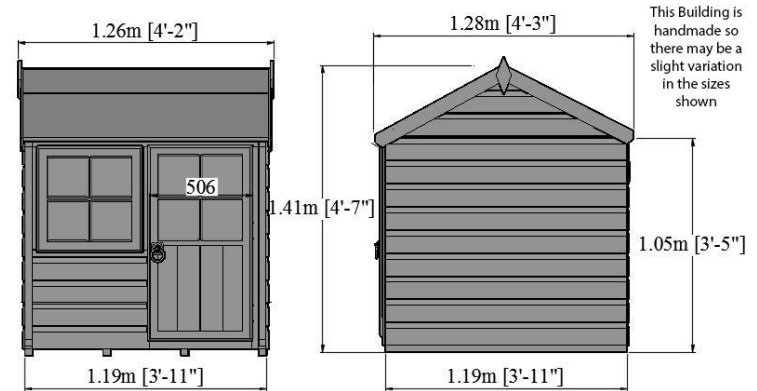

Bunny Playhouse Specification

- High Grade Shiplap Cladding
- OSB Floor
- CE Certified
- Base coat treated