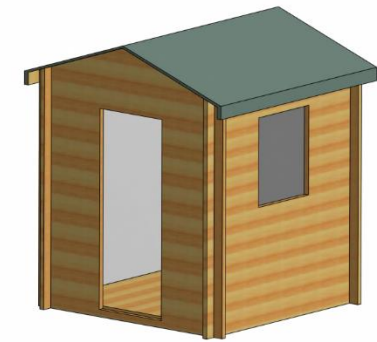

Camelot 19mm Cabin

- 7' x 7', 8' x 8', 9' x 9'
- High Grade 19mm Logs
- OSB Roof & T&G Floor
- Supplied Untreated