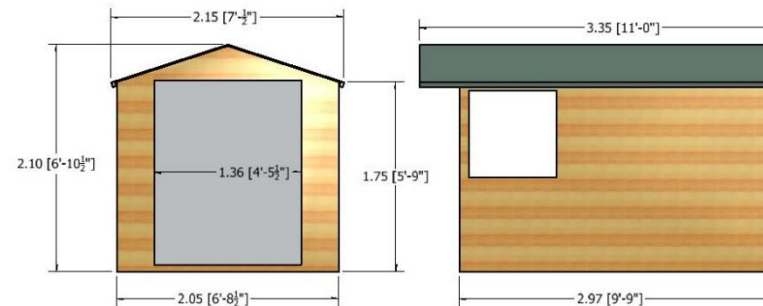

This Building is handmade so there may be a slight variation in the sizes shown