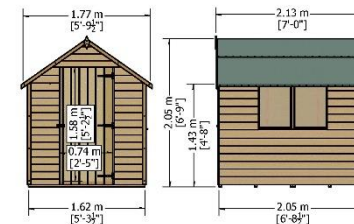

6 x 4 OVSV0604DOL-1AA

- Single Door
- High Grade Overlap Cladding
- OSB Roof & Floor, 34 x 34 Framing
- One Windows
- Base coat treated

VALUE WINDOW OVERLAP 6X4

Super Value Overlap Shed

7 x 5 OVSW0705DOL-1AA

- Single Door
- High Grade Overlap Cladding
- OSB Roof & Floor, 34 x 34 Framing
- Two Windows
- Base coat treated

VALUE WINDOW OVERLAP 7x5

Super Value Overlap Shed

8 x 6 Overlap Shed

- Single Door
- High Grade Overlap Cladding
- OSB Roof & Floor, 34 x 34 Framing
- Two Windows
- Base coat treated

VALUE WINDOW OVERLAP 8X6

Super Value Overlap Shed

8 x 6 OVDV0806DOL-1AA

- Double Door
- High Grade Overlap Cladding
- OSB Roof & Floor, 34 x 34 Framing
- No Windows
- Base coat treated

Super Value Overlap Shed

8 x 6 Overlap Shed

- Double Door
- High Grade Overlap Cladding
- OSB Roof & Floor, 34 x 34 Framing
- Two Windows
- Base coat treated

VALUE WINDOW OVERLAP 8X6
DOUBLE DOORS

Budget Overlap Sheds

6 x 4, 7 x 5, 8 x 6 Overlap Shed