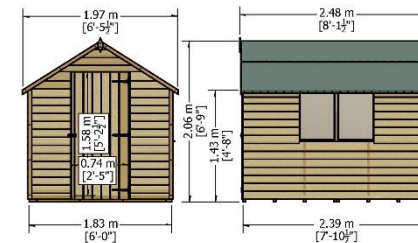

- Single Door
- High Grade Overlap Cladding
- OSB Roof & Floor, 34 x 34 Framing
- Two Windows
- Base coat treated

VALUE WINDOW OVERLAP 7x5

Super Value Overlap Shed

8 x 6 Overlap Shed

- Single Door
- High Grade Overlap Cladding
- OSB Roof & Floor, 34 x 34 Framing
- Two Windows
- Base coat treated

8 x 6 Overlap Shed

- Double Door
- High Grade Overlap Cladding
- OSB Roof & Floor, 34 x 34 Framing
- Two Windows
- Base coat treated

VALUE WINDOW OVERLAP 8X6
DOUBLE DOORS

Budget Overlap Sheds

6 x 4, 7 x 5, 8 x 6 Overlap Shed