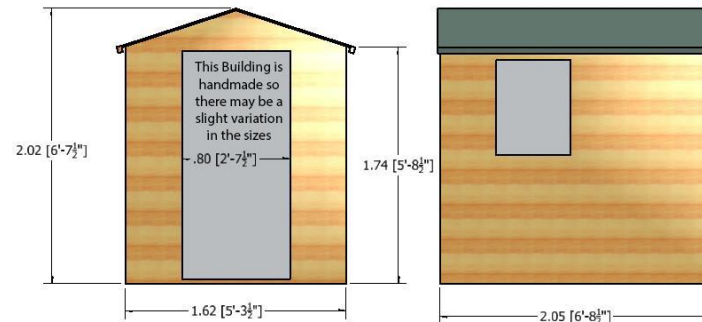

7 x 5 Apex Shiplap Single Door Shed

- High Grade Shiplap Cladding
- OSB Roof & Floor
- Base coat treated