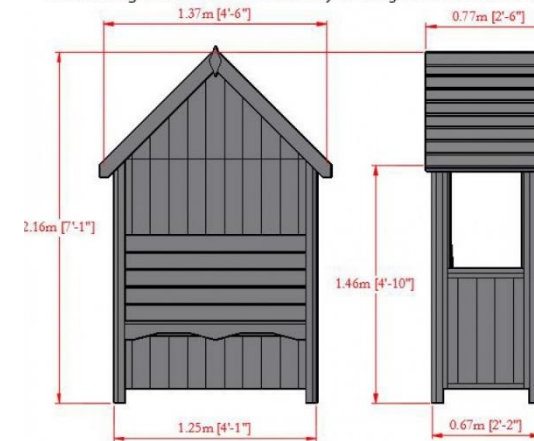

This Building is handmade so there may be a slight variation in the sizes

Arbours

4 x 4' Corner Pressure Treated Arbour

- High Grade PT Shiplap Cladding
- T&G Roof Pressure treated.

Arbours

7 x 6 Pressure Treated Arbour