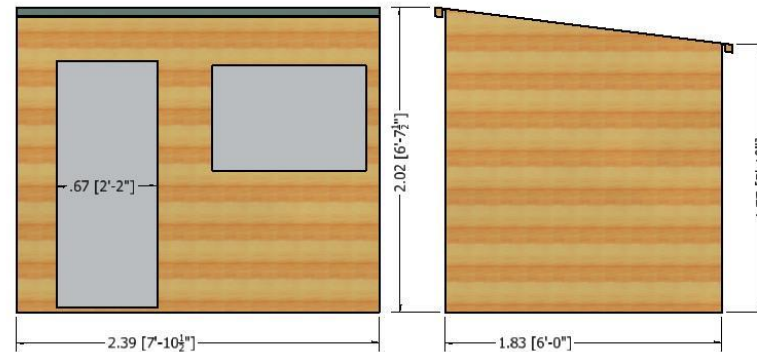

6 x 4, 7 x 7, 8 x 6 Shiplap Pent Shed

- High Grade Shiplap Cladding
- OSB Roof & Floor
- Base coat treated