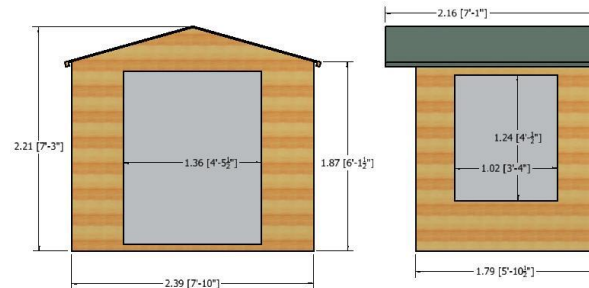

Winton No Veranda 8 x 6; 8 x 8

- Tongue and grooved Shiplap Cladding
- Tongue and Groove Roof & Floor
- Base Coat Treated.
- Large Window
- Double Doors