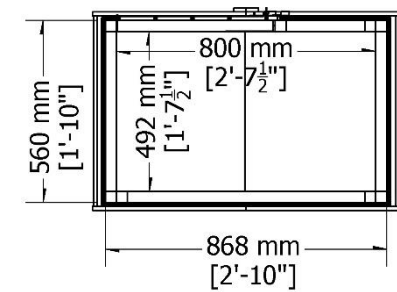

Handy Store

- High Grade Shiplap Cladding
- OSB Roof & Floor
- Base coat treated