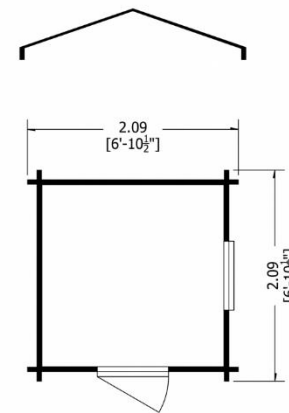

Camelot 19mm Cabin

- 7' x 7', 8' x 8', 9' x 9'
- High Grade 19mm Logs
- OSB Roof & T&G Floor
- Supplied Untreated