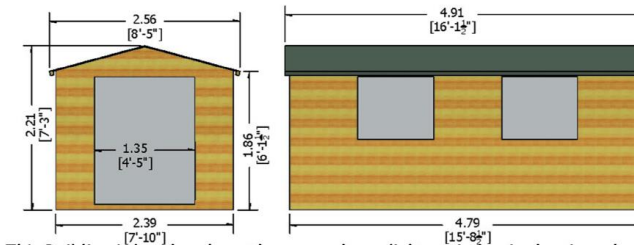

Bison Heavy Duty Apex

- Tongue and grooved Shiplap Cladding
- Tongue and Groove Roof (12mm) & Heavy Duty Floor (16mm)
- Heavy 70mm x 45mm Framing
- Base Coat Treated.
- Opening windows.

10 x 8
12 x 8
10 x 10
12 x 10
16 x 10
20 x 10