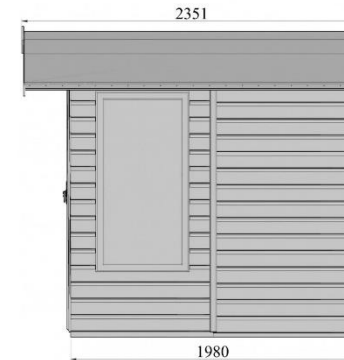

Parham 7 x 7

- Tongue and grooved Shiplap Cladding
- Tongue and Groove Roof & Floor
- Base Coat Treated.
- Large Fixed Window
- Double Doors