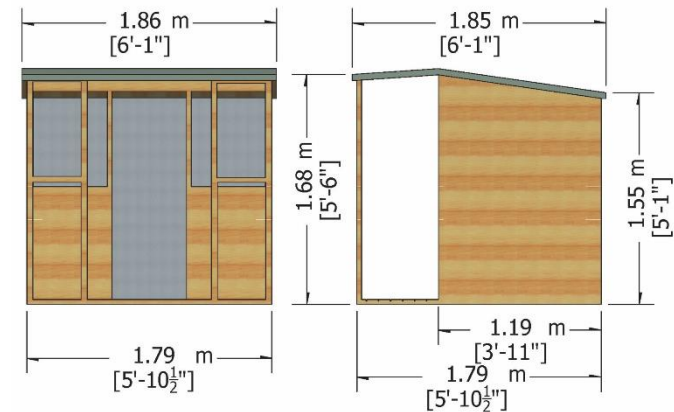

Stable Playhouse Specification

- High Grade Shiplap Cladding
- OSB Roof and Floor
- CE Certified
- Base coat treated
- Painted Model For Illustration Only