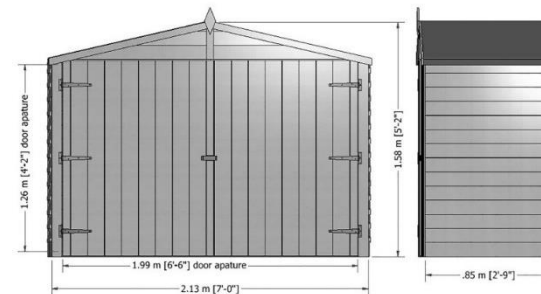

SHIRE
BUILT AROUND OUR REPUTATION

Garden Buildings Range

for

Shire 2021 Range

Storage

Storage

3 x 2' Overlap Tool Store

- High Grade Overlap Cladding
- OSB Roof & Floor
- 34 x 34 Framing
- Base coat treated

Storage

4 x 3' Double Door Overlap Store

- High Grade Overlap Cladding
- OSB Roof & Floor
- 34 x 34 Framing
- Base coat treated (painted model for illustration only)

Storage

6x3 Overlap Bike Store

- High Grade Overlap Cladding
- OSB Roof (No floor)
- Base coat treated