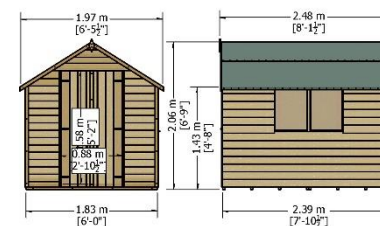

- Single Door
- High Grade Overlap Cladding
- OSB Roof & Floor, 34 x 34 Framing
- Two Windows
- Base coat treated

VALUE WINDOW OVERLAP 7x5

Super Value Overlap Shed

8 x 6 Overlap Shed

- Single Door
- High Grade Overlap Cladding
- OSB Roof & Floor, 34 x 34 Framing
- Two Windows
- Base coat treated

VALUE WINDOW OVERLAP 8X6

Super Value Overlap Shed

8 x 6 OVDV0806DOL-1AA

- Double Door
- High Grade Overlap Cladding
- OSB Roof & Floor, 34 x 34 Framing
- No Windows
- Base coat treated

Super Value Overlap Shed

8 x 6 Overlap Shed

- Double Door
- High Grade Overlap Cladding
- OSB Roof & Floor, 34 x 34 Framing
- Two Windows
- Base coat treated

VALUE WINDOW OVERLAP 8X6
DOUBLE DOORS

Budget Overlap Sheds

6 x 4, 7 x 5, 8 x 6 Overlap Shed