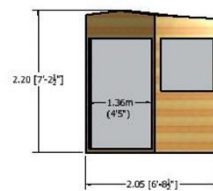

Corner Sheds

7 x 7, 8 x 8, 10 x 10 Corner Shed

- High Grade Shiplap Cladding
- OSB Roof & T&G Floor
- Base coat treated