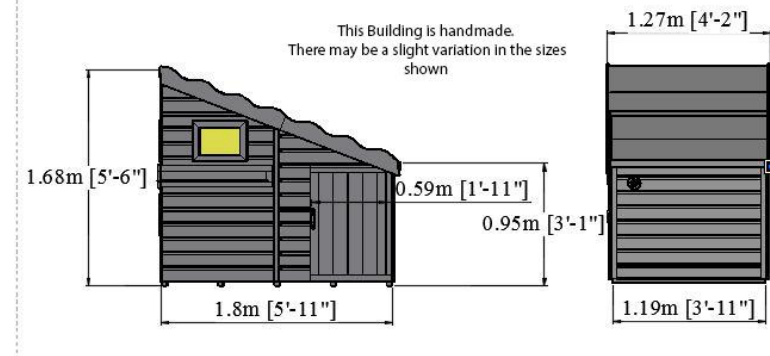

Command Post Playhouse Specification

- High Grade Shiplap Cladding
- OSB Floor
- CE Certified
- Base coat treated
- Painted Model For Illustration Only