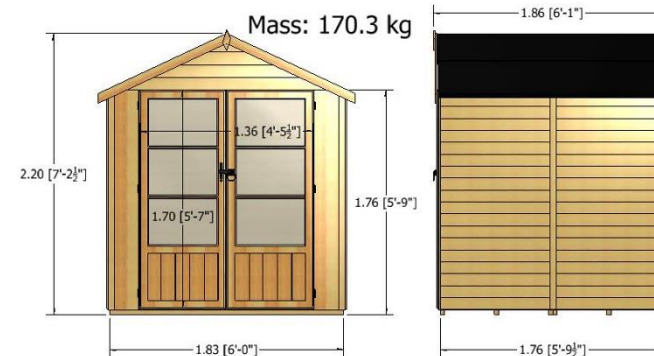

Proposed Sizes

8' x 6'; 10' x 6'; 8' x 8'; 10' x 8'

Summerhouses

Overlap Summerhouse

6 x 6 Overlap double Door Summerhouse

- High Grade Overlap Cladding
- OSB Roof & Floor
- Base coat treated
- Quality Joinery standard doors.