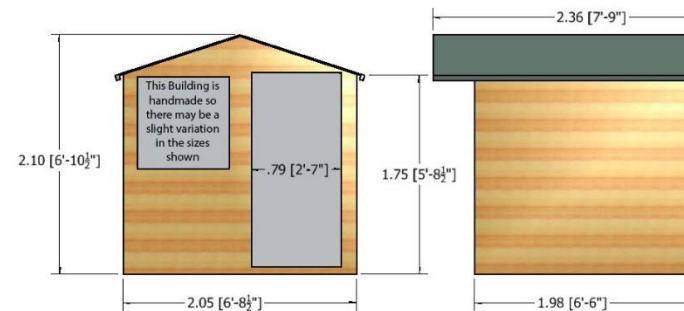

Shiplap Apex Sheds

6 x 6 Shiplap Double Door Shed

- High Grade Shiplap Cladding
- OSB Roof & T&G Floor
- Base coat treated

Apex Sheds

7 x 7 Apex Shed

- High Grade Shiplap Cladding
- OSB Roof & T & G Floor
- 1 opening window
- Base coat treated