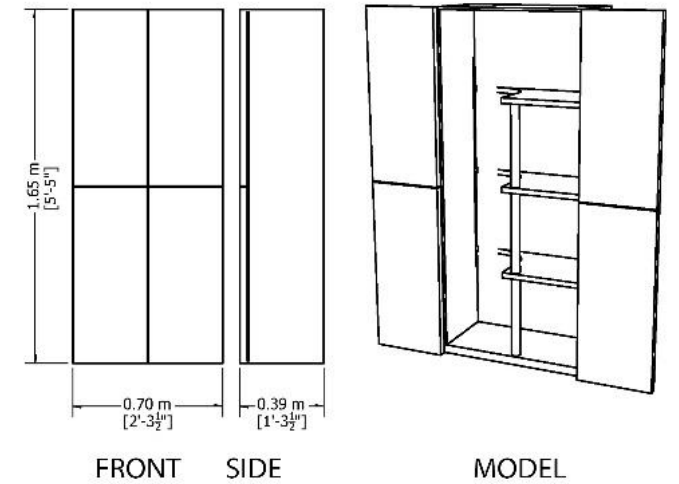

“Linear Steel” Storage