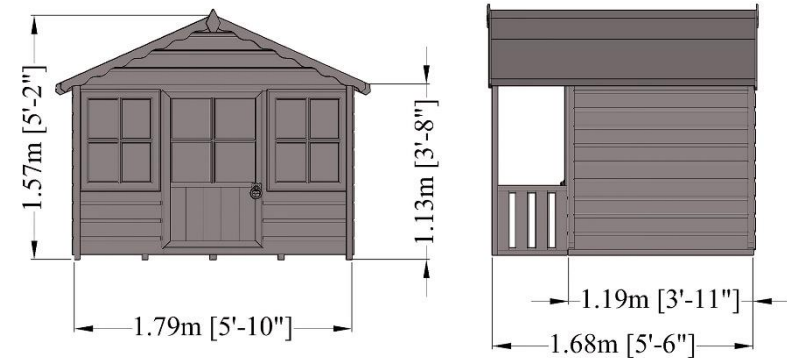

Pixie Playhouse Specification

- High Grade Shiplap Cladding
- OSB Floor
- CE Certified
- Base coat treated