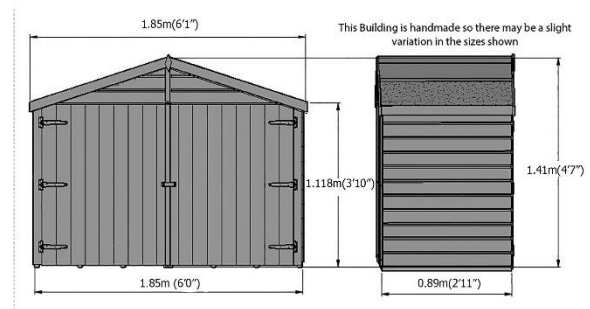

6x3 Shiplap Apex Bike Store

- High Grade Shiplap Cladding
- OSB Roof No floor
- Base coat treated