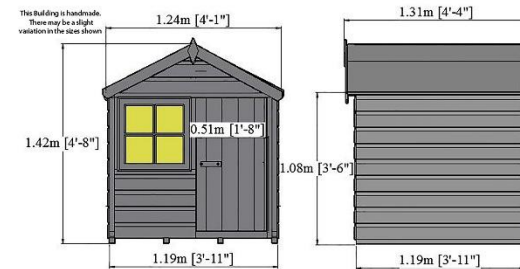

Playhut Playhouse Specification

- High Grade Shiplap Cladding
- OSB Floor
- CE Certified
- Base coat treated