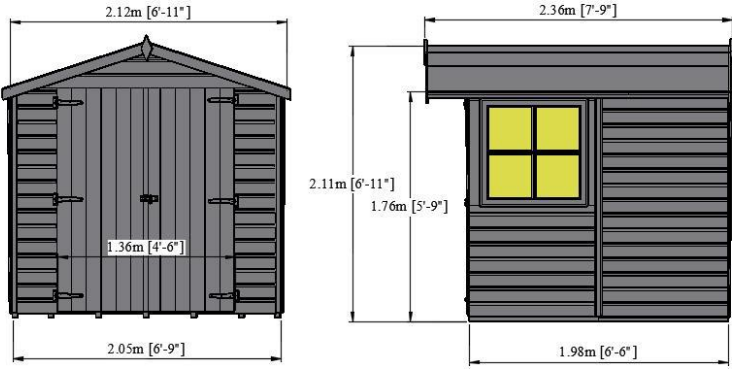

This Building is handmade so there may be a slight variation in the sizes shown