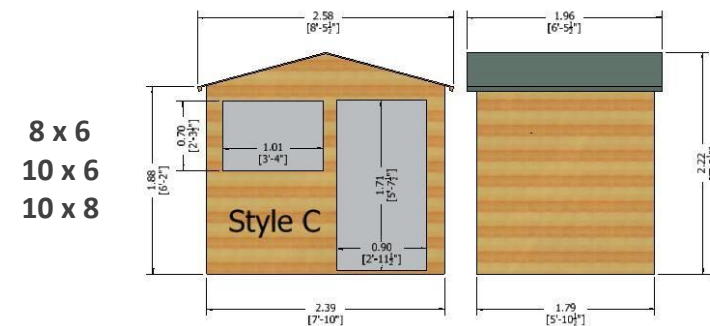

10 x 10
10 x 15
10 x 20
10 x 25
10 x 30
12 x 12
12 x 18
12 x 24
12 x 30

This Building is handmade so there may be a slight variation in the sizes shown

Garden Sheds

Wroxham Hi Spec Shed

- High Grade Shiplap Cladding with 44sq Framing
- 6' Eaves height
- Tongue and Groove Roof & T&G Floor
- Opening Window
- Base coat treated