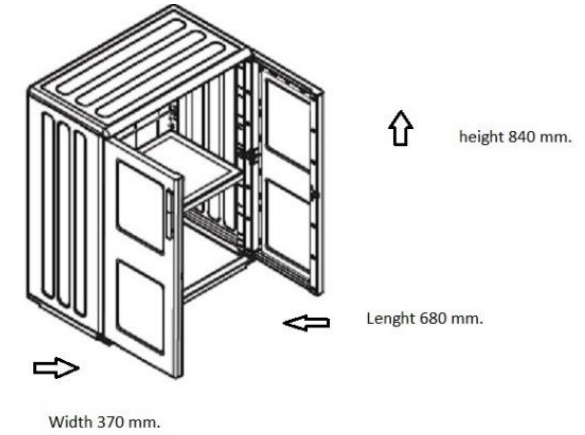

“Free Line” Storage

F71B