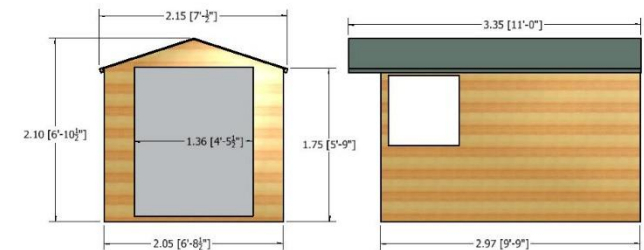

1. 4 x 6,
   - 6 x 4,
   - 7 x 5,
   - 7 x 7,
   - 8 x 6,
   - 10 x 6 OVED1006DOL-1AA
   - 10 x 7, OVED1007DOL-1AA
   - 10 x 8, OVED1008DOL-1AA
   - 12 x 6, OVEW1206DOL-1AA
   - 12 x 8 OVED1208DOL-1AA
2. **Double Door Overlap Shed**
   - High Grade Overlap Cladding
   - OSB Roof & Floor, 34 x 34 Framing
   - Joinery quality Window
   - Base coat treated

This Building is handmade so there may be a slight variation in the sizes shown