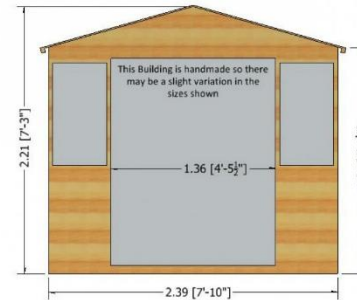

Milton 8 x 6; 8 x 8

- Tongue and grooved Shiplap Cladding
- Tongue and Groove Roof & Floor
- Base Coat Treated.
- Large Fixed Window
- Double Doors