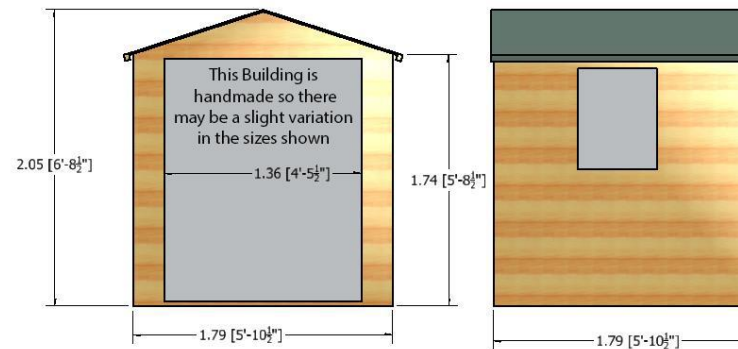

6 x 6 Shiplap Double Door Shed

- High Grade Shiplap Cladding
- OSB Roof & T&G Floor
- Base coat treated