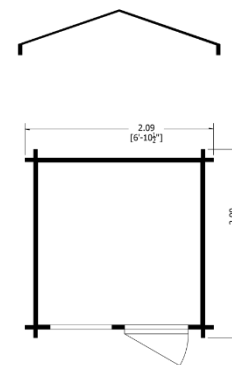

Crinan 19mm Cabin

- 7' x 7', 8' x 8', 9' x 9'
- High Grade 19mm Logs
- OSB Roof & T&G Floor
- Supplied Untreated