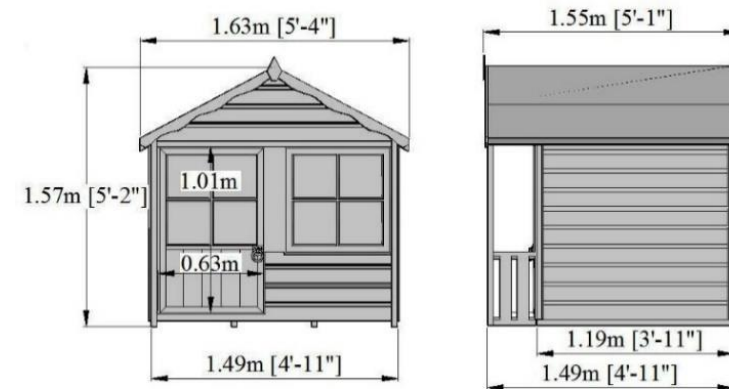

Kitty Playhouse Specification

- High Grade Shiplap Cladding
- OSB Floor
- CE Certified
- Base coat treated

This Building is handmade so there may be a slight variation in the sizes shown