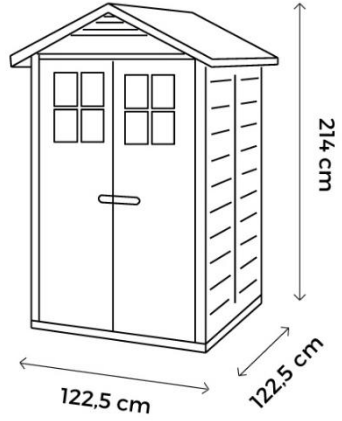

Tuscany EVO 120 Double Door Shed