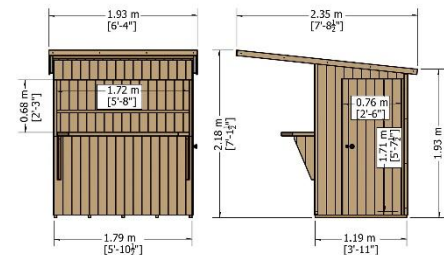

Budget Overlap Sheds

8 x 6 Overlap Shed

- Single Door
- High Grade Pressure Treated Overlap Cladding
- OSB Roof & Floor, 34 x 34 Framing
- Two Windows
- Pressure Treated

Pressure Treated Overlap Storage

6 x 3 Pressure Treated Storage Shed

- Double Door
- High Grade PT Overlap Cladding
- OSB Roof & Floor, 34 x 34 Framing
- No Windows
- Pressure Treated

Mass: 75.2 kg

OVERLAP PENT 6x3

Paradise Bar

6 x 4 Bar Pent PARA0406DSL-1AA

- Single Door
- High Grade Overlap Cladding
- OSB Roof & Floor, 34 x 34 Framing
- Serving Hatch
- Base coat treated

Paradise bar 6x4

Overlap Sheds

- 4 x 6,
 - 6 x 4,
 - 7 x 5,
 - 7 x 7,
 - 8 x 6,
 - 10 x 6 OVED1006DOL-1AA
 - 10 x 7, OVED1007DOL-1AA
 - 10 x 8, OVED1008DOL-1AA
 - 12 x 6, OVEW1206DOL-1AA
 - 12 x 8 OVED1208DOL-1AA
- **Double Door Overlap Shed**
 - High Grade Overlap Cladding
 - OSB Roof & Floor, 34 x 34 Framing
 - Joinery quality Window
 - Base coat treated