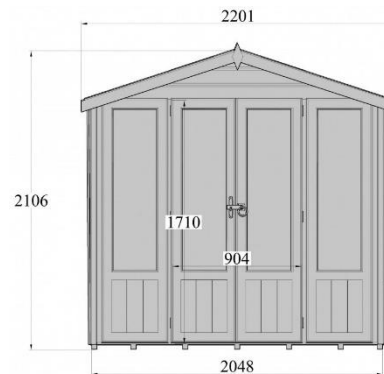

Parham 7 x 7

- Tongue and grooved Shiplap Cladding
- Tongue and Groove Roof & Floor
- Base Coat Treated.
- Large Fixed Window
- Double Doors