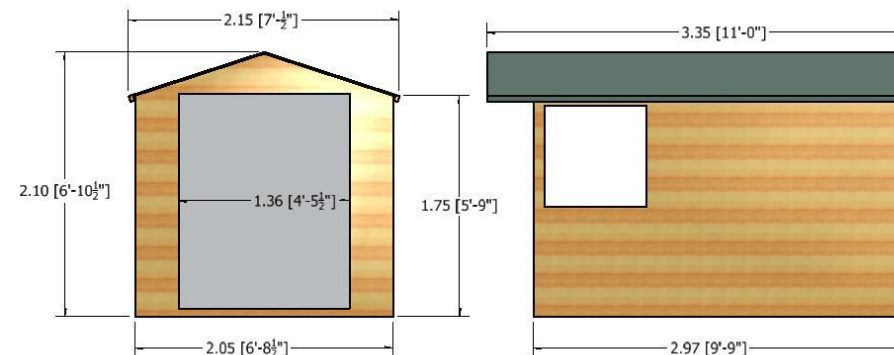

- 4 x 6DD, OVED0406POL-1AA
- 6 x 4SD,
- 7 x 7DD, OVED0707POL-1AA
- 8 x 6DD, OVED0806POL-1AA
- 10 x 7DD OVED01007POL-1AA

- **Double Door Overlap Shed**
- High Grade Overlap Cladding
- Pressure Treated
- OSB Roof & Floor, 34 x 34 Framing