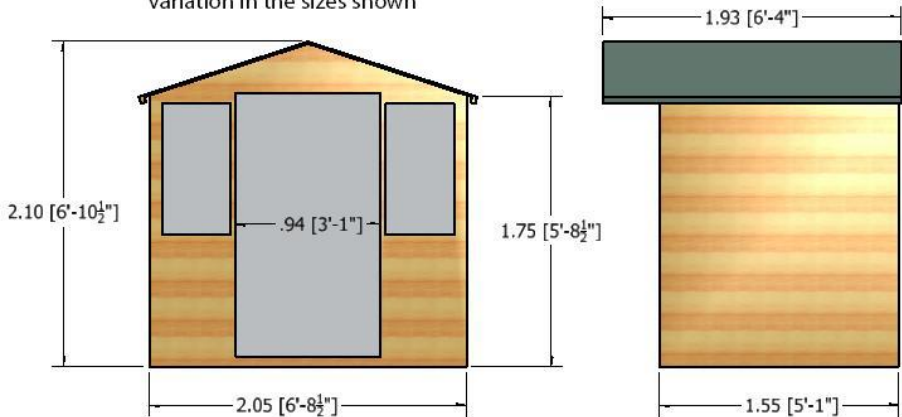

7 x 5 Haddon Summerhouse

- High Grade Shiplap Cladding
- OSB Roof & Floor
- Double doors
- Base coat treated

This Building is handmade so there may be a slight variation in the sizes shown