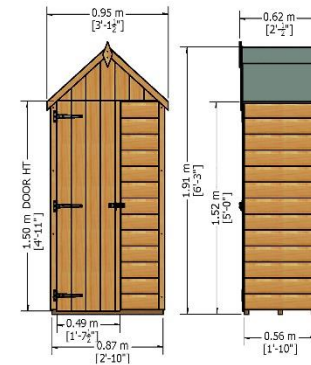

Handy Store

- High Grade Shiplap Cladding
- OSB Roof & Floor
- Base coat treated