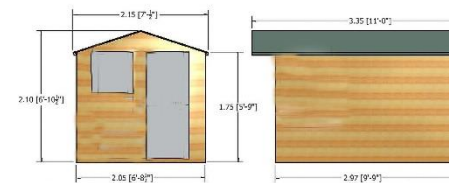

This Building is handmade so there may be a slight variation in the sizes shown

Shiplap Sheds

7 x 10 Barraca

- Single Door
- High Grade Overlap Cladding
- OSB Roof & Floor, 34 x 34 Framing
- One Windows
- Base coat treated