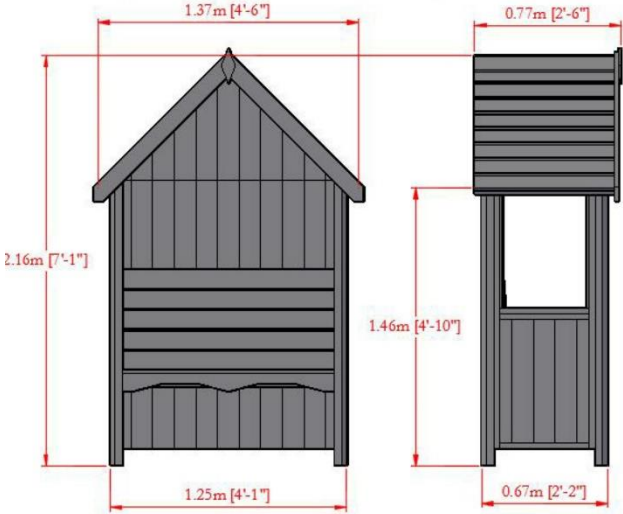

Forget me not Arbour

- High Grade Cladding
- Slatted Roof
- Pressure treated

This Building is handmade so there may be a slight variation in the sizes