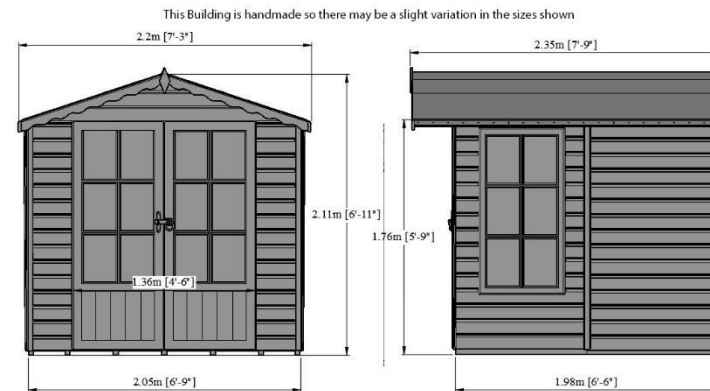

7 x 7 Buckingham Summerhouse

- High Grade Shiplap Cladding
- OSB Roof & Floor
- Double doors
- Base coat treated