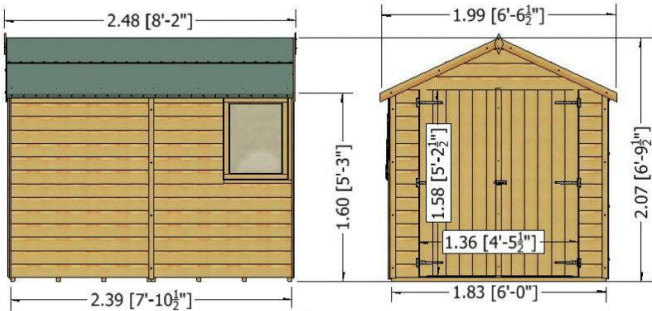

Shiplap Apex Sheds

8 x 6 Durham Shiplap Single Door Shed

- High Grade Shiplap Cladding
- OSB Roof & Floor
- Base coat treated

Shiplap Apex Sheds

8 x 6 Warwick Shiplap Double Door Shed

- High Grade Shiplap Cladding
- OSB Roof & Floor
- Base coat treated