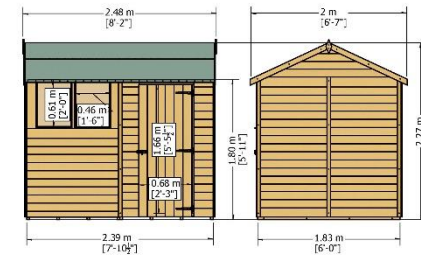

8 x 6 Overlap Shed

- Double Door
- High Grade Overlap Cladding
- OSB Roof & Floor, 34 x 34 Framing
- Two Windows
- Base coat treated

VALUE WINDOW OVERLAP 8X6
DOUBLE DOORS

Budget Overlap Sheds

6 x 4, 7 x 5, 8 x 6 Overlap Shed

- Single Door
- High Grade Overlap Cladding
- OSB Roof & Floor, 34 x 34 Framing
- No Windows
- Base coat treated

Budget Overlap Sheds

6 x 4 Begonia Reverse Apex

- Single Door
- High Grade Overlap Cladding
- OSB Roof & Floor, 34 x 34 Framing
- One Window
- Base coat treated

BEGONIA OVERLAP 4X6

Budget Overlap Sheds

8 x 6 Amaryllis Reverse Apex

- Single Door
- High Grade Overlap Cladding
- OSB Roof & Floor, 34 x 34 Framing
- Two Windows
- Base coat treated

AMARYLLIS 8X6 OVERLAP

Budget Overlap Sheds

8 x 6 Overlap Shed

- Single Door
- High Grade Pressure Treated Overlap Cladding
- OSB Roof & Floor, 34 x 34 Framing
- Two Windows
- Pressure Treated

Pressure Treated Overlap Storage

6 x 3 Pressure Treated Storage Shed