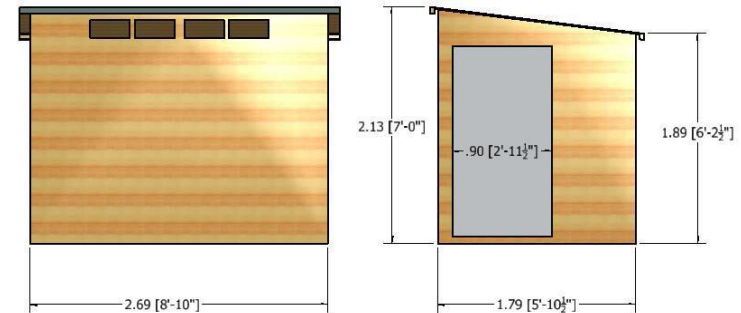

8 x 6 to 10 x 10 Security Pent

- High Grade Shiplap Cladding
- T&G Roof & Floor, 44mm sq Framing.
- Secure Fully Framed Door with Piano Hinge and rim lock.
- Base coat treated

This Building is handmade so there may be a slight variation in the sizes shown