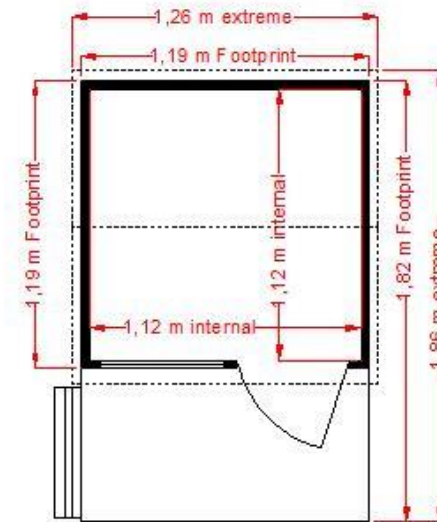

Bunny With Platform Playhouse Specification

- High Grade Shiplap Cladding
- OSB Floor
- CE Certified
- Base coat treated