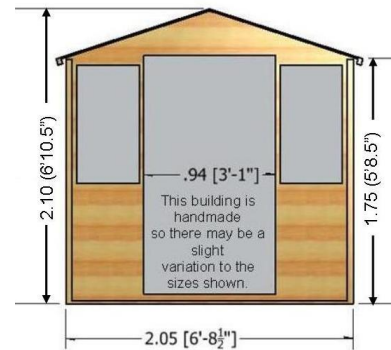

This Building is handmade so there may be a slight variation in the sizes shown