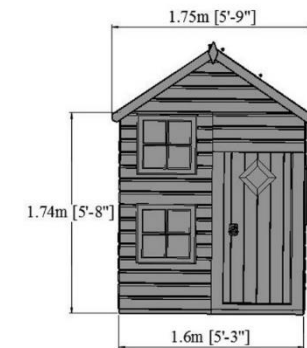

Croft Playhouse Specification

- High Grade Shiplap Cladding
- OSB Roof and Floor
- CE Certified
- Base coat treated
- Painted Model For Illustration Only