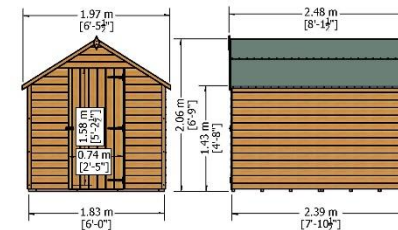

BEGONIA OVERLAP 4X6

Budget Overlap Sheds

8 x 6 Amaryllis Reverse Apex

- Single Door
- High Grade Overlap Cladding
- OSB Roof & Floor, 34 x 34 Framing
- Two Windows
- Base coat treated

AMARYLLIS 8X6 OVERLAP

Budget Overlap Sheds

8 x 6 Overlap Shed

- Single Door
- High Grade Pressure Treated Overlap Cladding
- OSB Roof & Floor, 34 x 34 Framing
- Two Windows
- Pressure Treated

Pressure Treated Overlap Storage

6 x 3 Pressure Treated Storage Shed