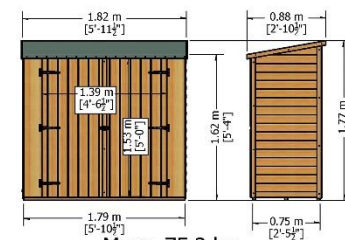

6 x 3 Pressure Treated Storage Shed

- Double Door
- High Grade PT Overlap Cladding
- OSB Roof & Floor, 34 x 34 Framing
- No Windows
- Pressure Treated