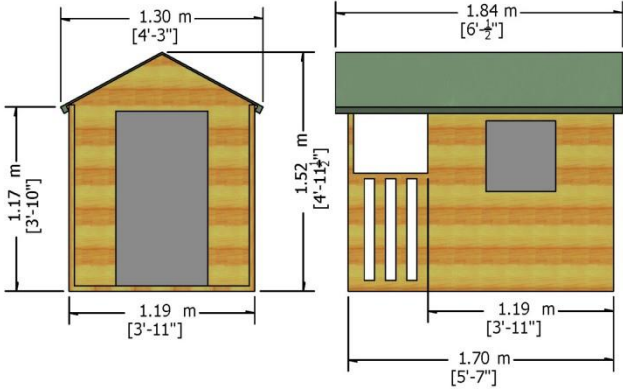

Hide Playhouse

- High Grade Shiplap Cladding
- OSB Floor
- CE Certified
- Base coat treated