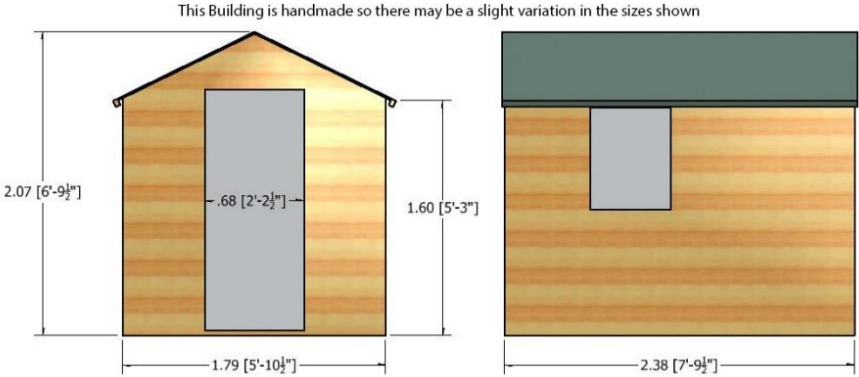

- High Grade Shiplap Cladding
- OSB Roof & Floor
- Base coat treated