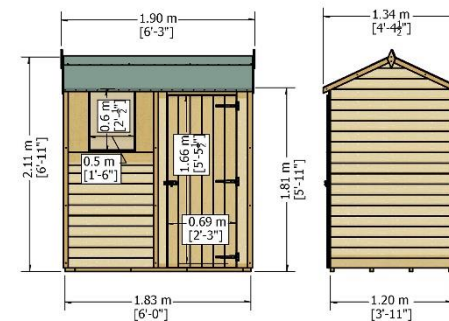

8 x 6 Overlap Shed

- Double Door
- High Grade Overlap Cladding
- OSB Roof & Floor, 34 x 34 Framing
- Two Windows
- Base coat treated

VALUE WINDOW OVERLAP 8X6
DOUBLE DOORS

Budget Overlap Sheds

6 x 4, 7 x 5, 8 x 6 Overlap Shed

- Single Door
- High Grade Overlap Cladding
- OSB Roof & Floor, 34 x 34 Framing
- No Windows
- Base coat treated

Budget Overlap Sheds

6 x 4 Begonia Reverse Apex

- Single Door
- High Grade Overlap Cladding
- OSB Roof & Floor, 34 x 34 Framing
- One Window
- Base coat treated

BEGONIA OVERLAP 4X6

Budget Overlap Sheds

8 x 6 Amaryllis Reverse Apex

- Single Door
- High Grade Overlap Cladding
- OSB Roof & Floor, 34 x 34 Framing
- Two Windows
- Base coat treated

AMARYLLIS 8X6 OVERLAP

Budget Overlap Sheds

8 x 6 Overlap Shed

- Single Door
- High Grade Pressure Treated Overlap Cladding
- OSB Roof & Floor, 34 x 34 Framing
- Two Windows
- Pressure Treated

Pressure Treated Overlap Storage

6 x 3 Pressure Treated Storage Shed