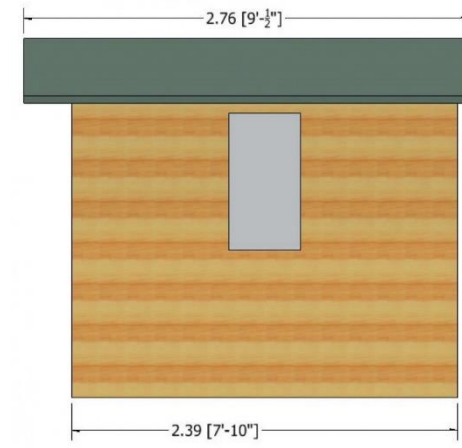

Milton inc Veranda 8 x 9; 8 x 11

- Tongue and grooved Shiplap Cladding
- Tongue and Groove Roof & Floor
- Base Coat Treated.
- Double Doors