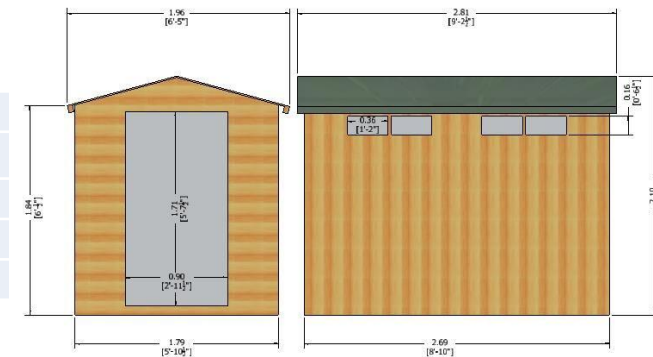

8 x 6 to 10 x 10 Security Apex

- High Grade Shiplap Cladding
- T&G Roof & Floor, 44mm sq Framing.
- Secure Fully Framed Door with Piano Hinge and rim lock.
- Base coat treated

- 8 x 6
- 9 x 6
- 10 x 6
- 10 x 8
- 10 x 10