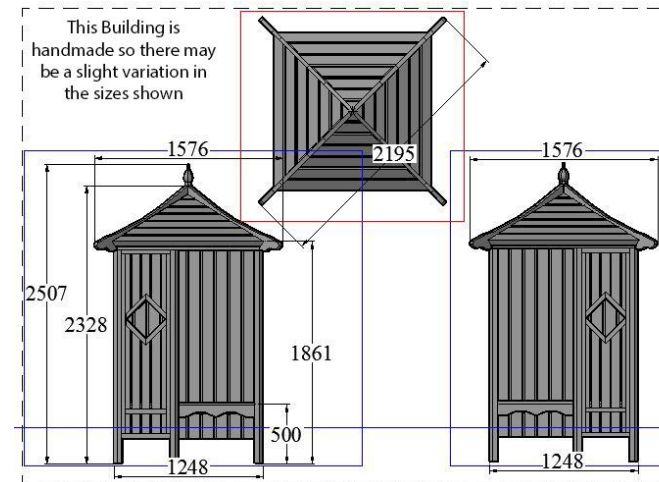

This Building is handmade so there may be a slight variation in the sizes

Arbours

4 x 4' Corner Pressure Treated Arbour

- High Grade PT Shiplap Cladding
- T&G Roof Pressure treated.

Arbours

7 x 6 Pressure Treated Arbour