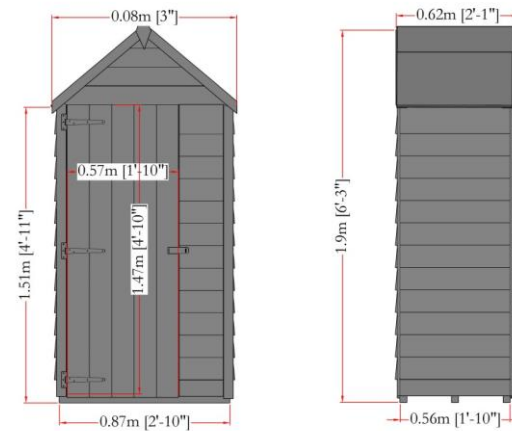

SHIRE
BUILT AROUND OUR REPUTATION

Garden Buildings Range

for

Shire 2021 Range

Storage

Storage

3 x 2' Overlap Tool Store

- High Grade Overlap Cladding
- OSB Roof & Floor
- 34 x 34 Framing
- Base coat treated

Storage

4 x 3' Double Door Overlap Store

- High Grade Overlap Cladding
- OSB Roof & Floor
- 34 x 34 Framing
- Base coat treated (painted model for illustration only)

Storage

6x3 Overlap Bike Store

- High Grade Overlap Cladding
- OSB Roof (No floor)
- Base coat treated