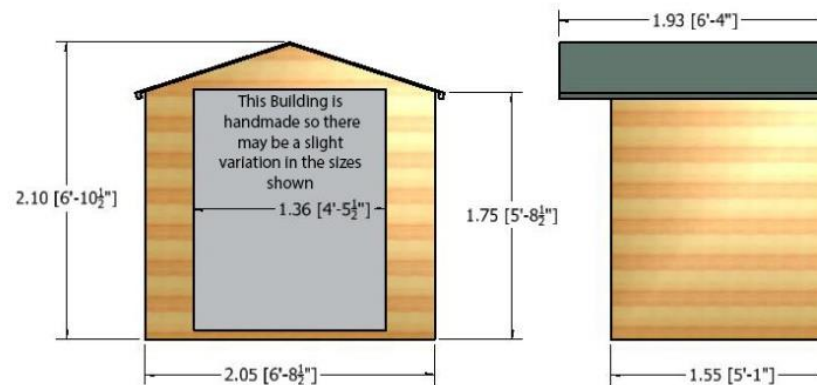

7 x 5 Avance Summerhouse

- High Grade Shiplap Cladding
- OSB Roof & Floor
- Double doors
- Base coat treated