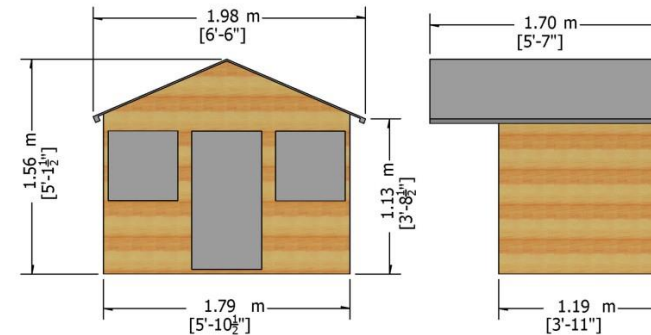

Stork Playhouse Specification

- High Grade Shiplap Cladding
- OSB Roof and Floor
- CE Certified
- Base coat treated
- Painted Model For Illustration Only