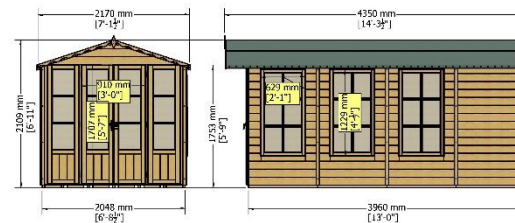

Summerhouse

7 x 13 Westminster Summerhouse

- Double Doors
- High Grade Overlap Cladding
- OSB Roof & Floor, 34 x 34 Framing
- Three Opening and Two Fixed Windows
- Base coat treated

Summerhouses

Milton 8 x 6; 8 x 8