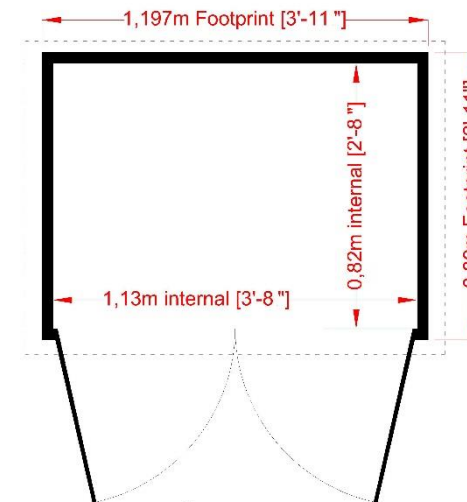

SHIRE
BUILT AROUND OUR REPUTATION

Garden Buildings Range

for

Shire 2021 Range

Storage

Storage

3 x 2' Overlap Tool Store

- High Grade Overlap Cladding
- OSB Roof & Floor
- 34 x 34 Framing
- Base coat treated

Storage

4 x 3' Double Door Overlap Store

- High Grade Overlap Cladding
- OSB Roof & Floor
- 34 x 34 Framing
- Base coat treated (painted model for illustration only)

Storage

6x3 Overlap Bike Store

- High Grade Overlap Cladding
- OSB Roof (No floor)
- Base coat treated