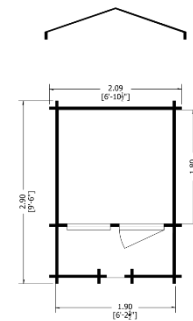

Maulden 19mm Cabin

- 7 x 7, 8 x 8, and 9 x 9.
- High Grade 19mm Logs
- OSB Roof & T&G Floor
- Supplied Untreated