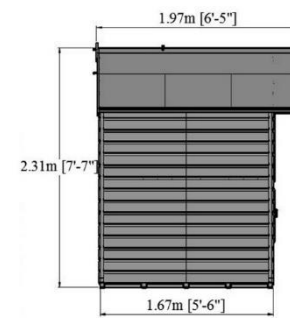

Croft Playhouse Specification

- High Grade Shiplap Cladding
- OSB Roof and Floor
- CE Certified
- Base coat treated
- Painted Model For Illustration Only