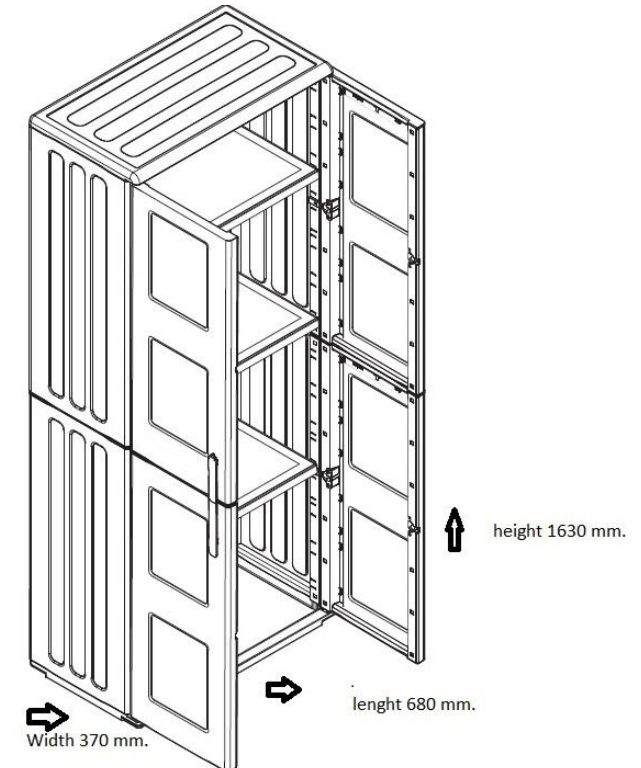

“Free Line” Storage

F71TP