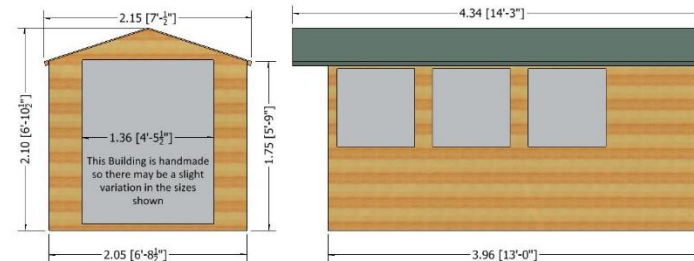

13 x 7 Jersey Apex Shed

- High Grade Shiplap Cladding
- OSB Roof & T & G Floor
- 2 opening windows
- Base coat treated