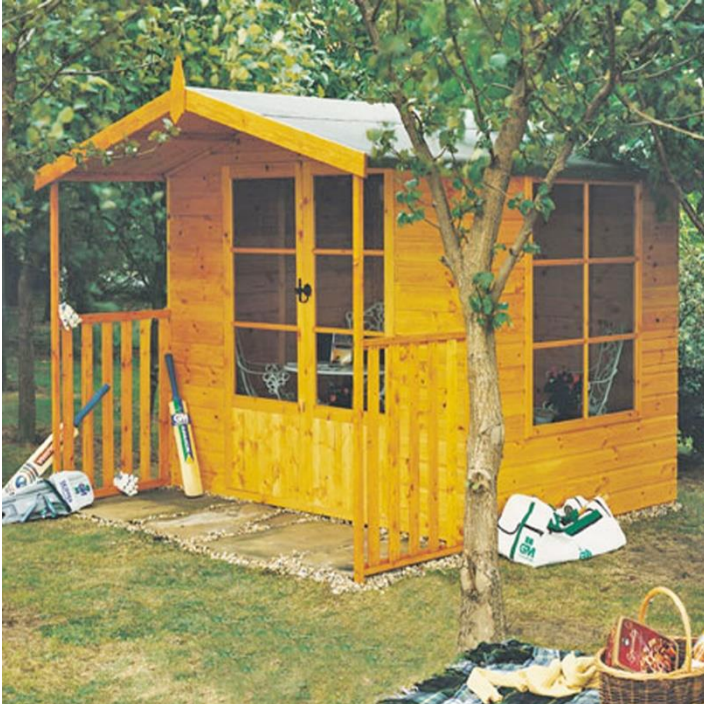

Summerhouses