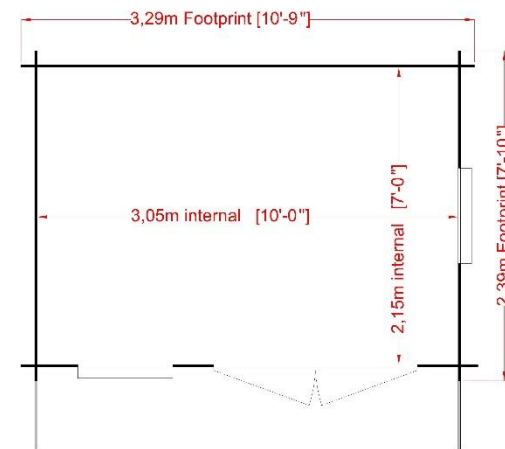

Log Cabins

Maulden 19mm Cabin

- 7 x 7, 8 x 8, and 9 x 9.
- High Grade 19mm Logs
- OSB Roof & T&G Floor
- Supplied Untreated

Log Cabins

11 x 8 and 11 x 10 Berryfield 19mm Log Cabin

- High Grade Interlocking boards.
- T&G Roof & Floor

Measuring 122.5cm wide and 62.5 cm deep. The overall external height is 201cm.

A preglazed single door and glazed gables allow in plenty of light.

Shelves are optional extras

Tuscany EVO 120 Double Door Shed

This is perhaps the most attractive 4 x 4' storage unit on the market it is deigned to last and easy to build. Instructions and video guidance are provided.

Measuring 118cm (3'11") wide (internal) and 118cm (3ft 11") deep (internal). The overall external height is 214cm (6' 10").