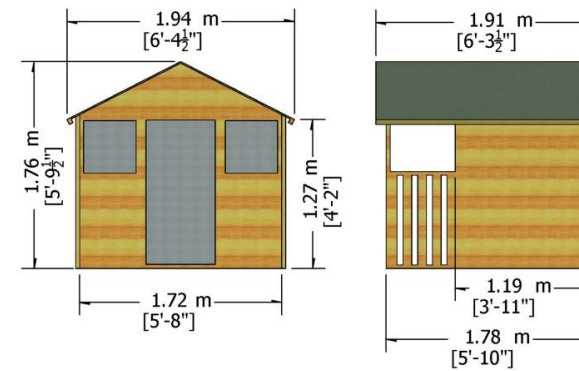

Hobby Playhouse

- High Grade Shiplap Cladding
- OSB Floor
- CE Certified
- Base coat treated