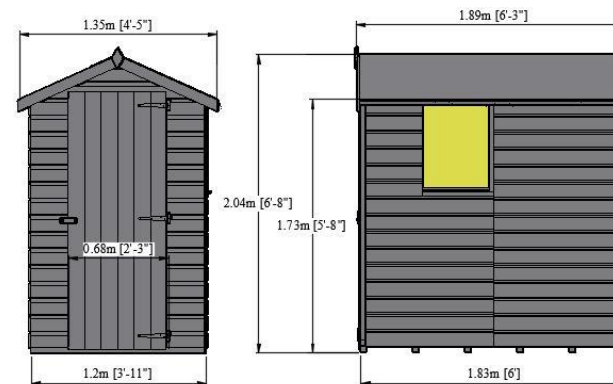

- **Double Door Overlap Shed**
- High Grade Overlap Cladding
- Pressure Treated
- OSB Roof & Floor, 34 x 34 Framing

This Building is handmade so there may be a slight variation in the sizes shown

Sample Plan

Shiplap Pent Sheds

6 x 4, 7 x 7, 8 x 6 Shiplap Pent Shed

- High Grade Shiplap Cladding
- OSB Roof & Floor
- Base coat treated

Shiplap Shed

6 x 4 Shetland Shiplap Shed

- High Grade Shiplap Cladding
- OSB Roof & Floor
- 1no window
- Base coat treated