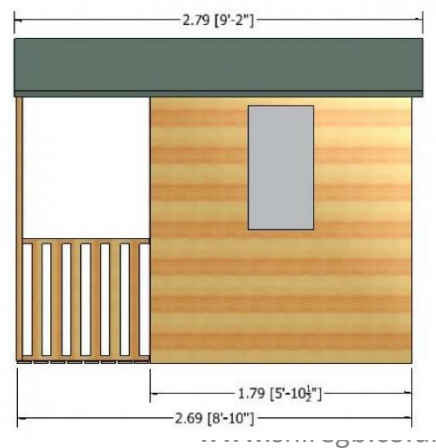

Summerhouse

7 x 13 Westminster Summerhouse

- Double Doors
- High Grade Overlap Cladding
- OSB Roof & Floor, 34 x 34 Framing
- Three Opening and Two Fixed Windows
- Base coat treated

Summerhouses

Milton 8 x 6; 8 x 8

- Tongue and grooved Shiplap Cladding
- Tongue and Groove Roof & Floor
- Base Coat Treated.
- Large Fixed Window
- Double Doors

Summerhouses

Milton inc Veranda 8 x 9; 8 x 11

- Tongue and grooved Shiplap Cladding
- Tongue and Groove Roof & Floor
- Base Coat Treated.
- Double Doors