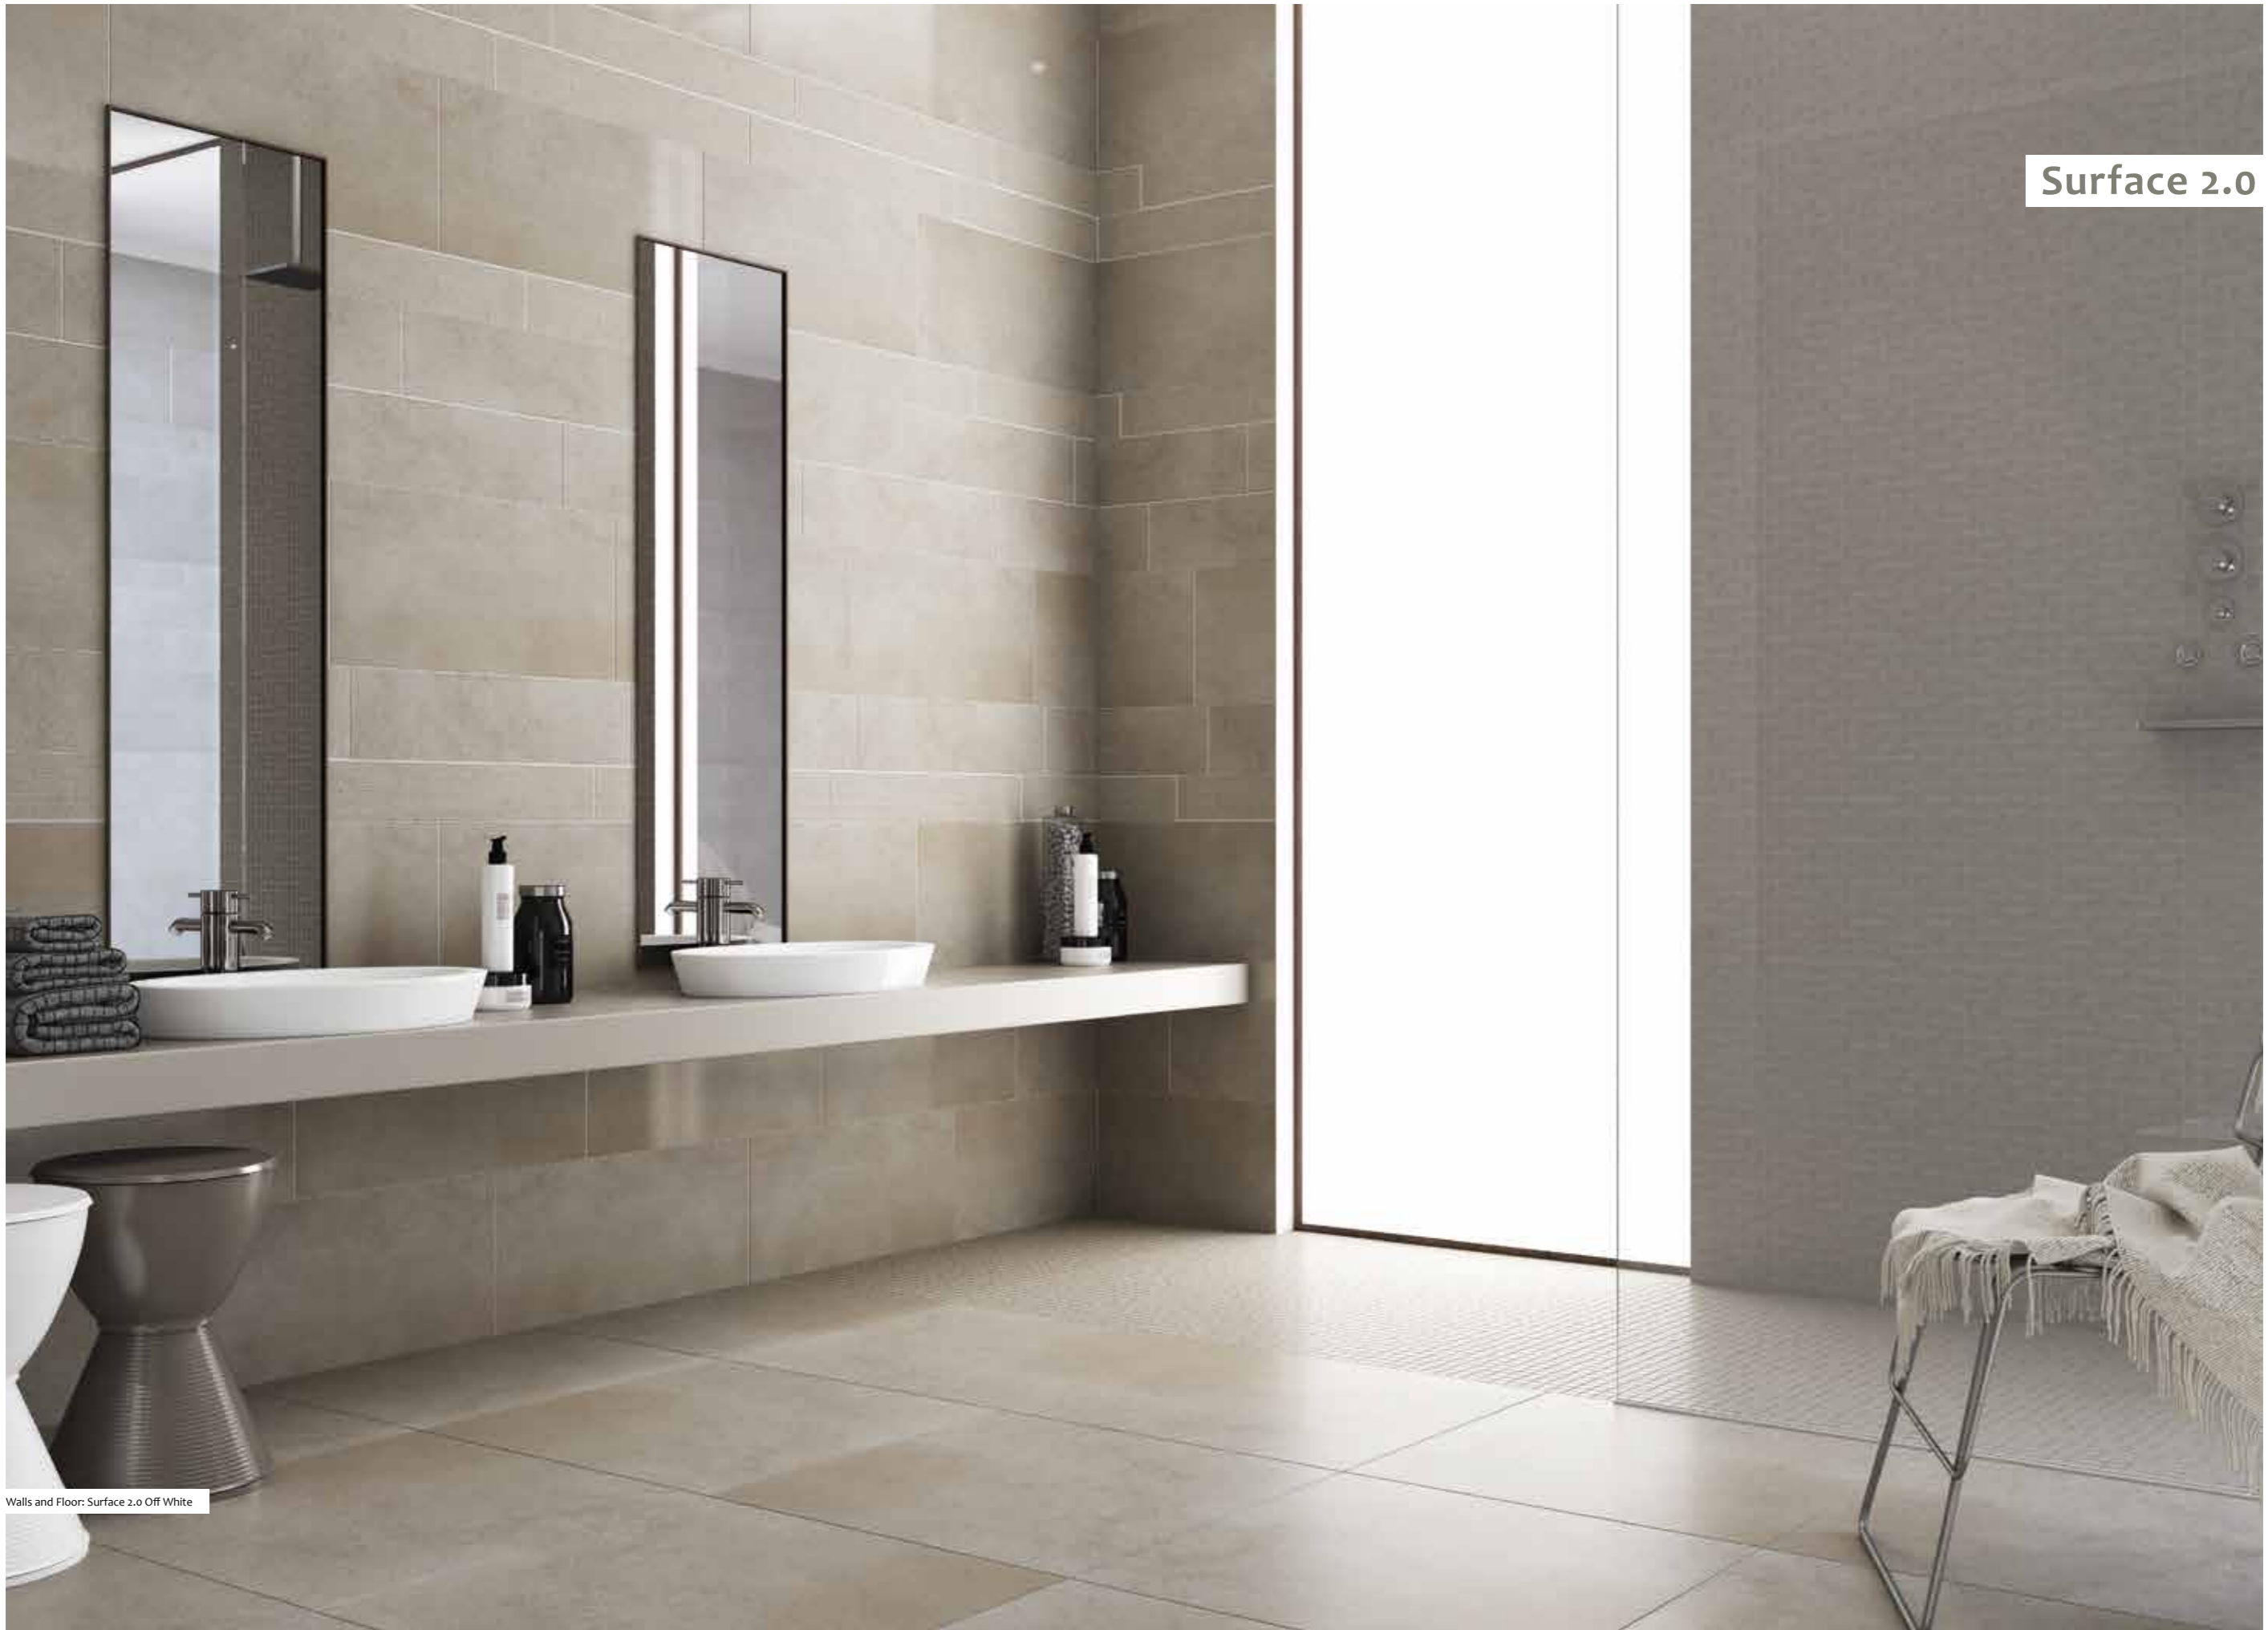

Surface 2.0

Walls and Floor: Surface 2.0 Off White

CONCRETE