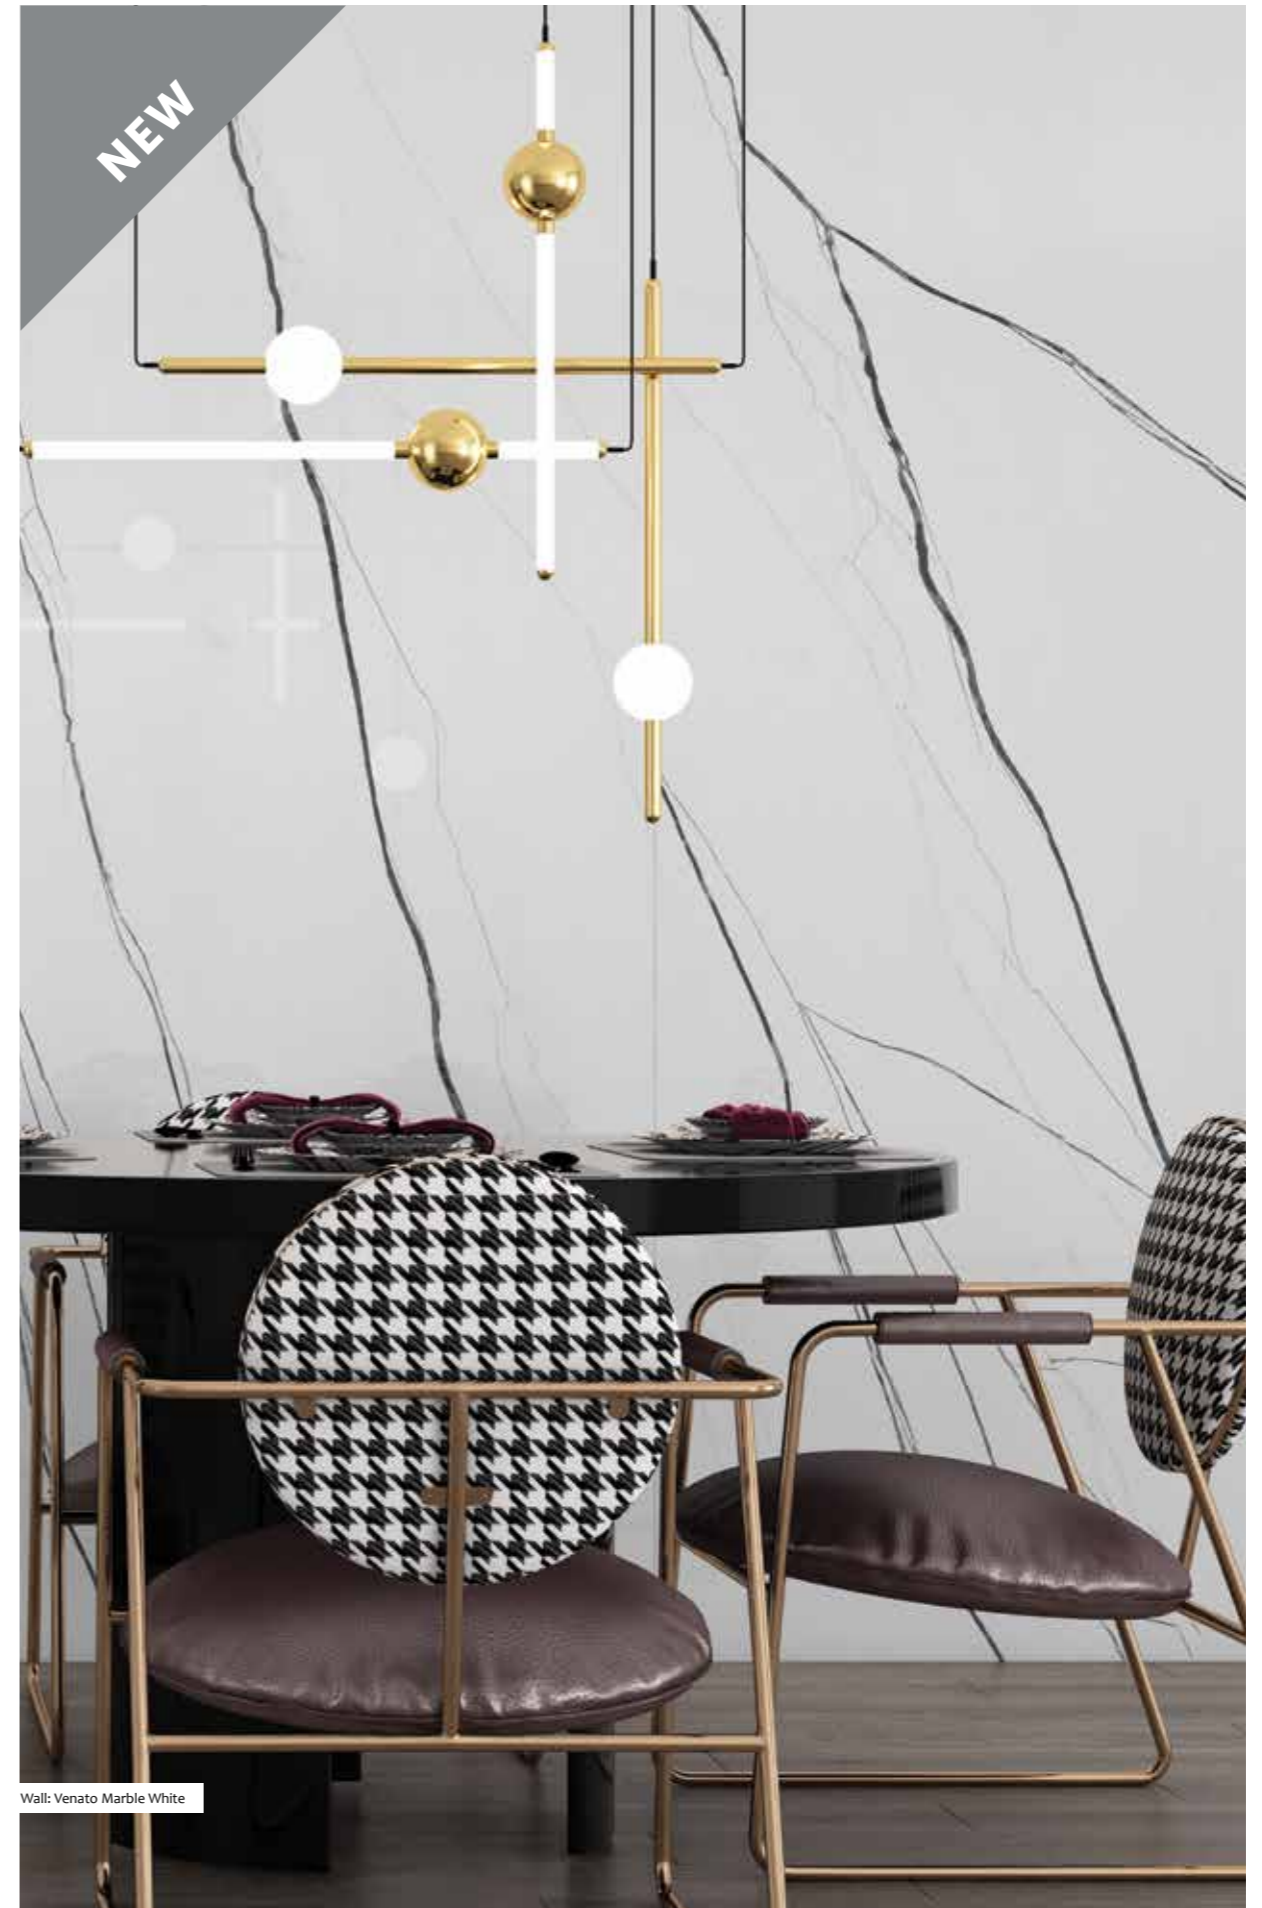

Name	Code	Size
palissandro ivory	A62GZEBI-IVO.OoX6P	120x260
palissandro ivory	A22GZEBI-IVO.OoX5P	120x120
palissandro ivory	A12GZEBI-IVO.OoX5P	60x120

Venato Marble

MAXIMUS
MEGA SLAB

Wall: Venato Marble White