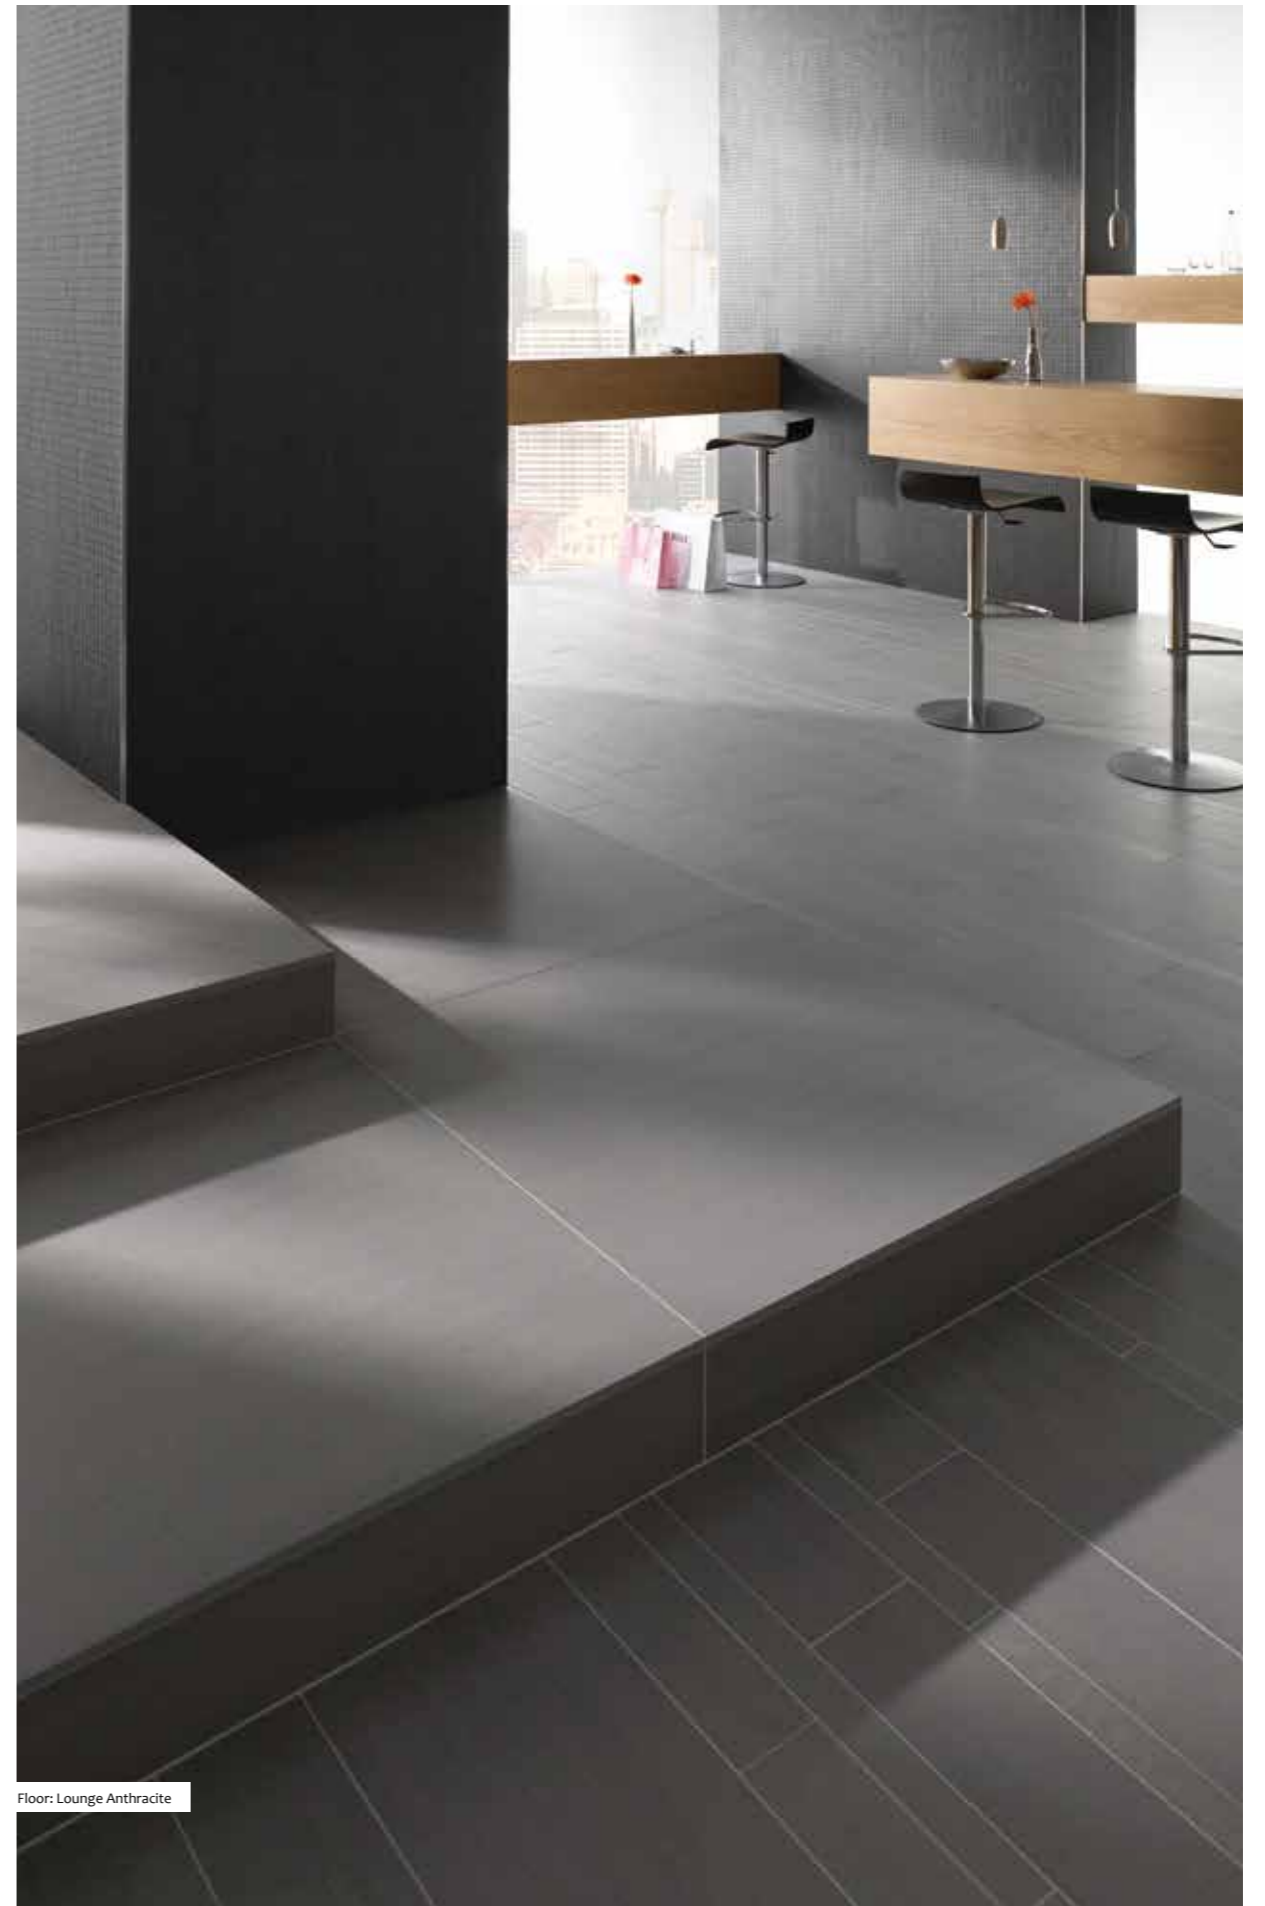

Floor: Lounge Anthracite