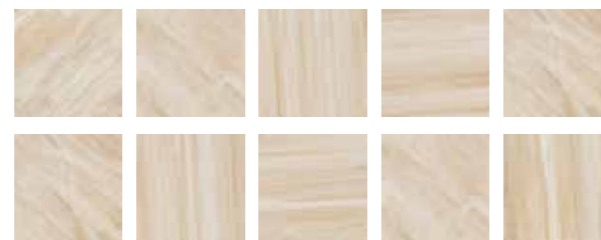

breccia adige grey

breccia daino beige

breccia adige grey variations
120x260 and 60x120

breccia daino beige variations
120x260 and 60x120

breccia adige grey variations
120x120

breccia daino beige variations
120x120