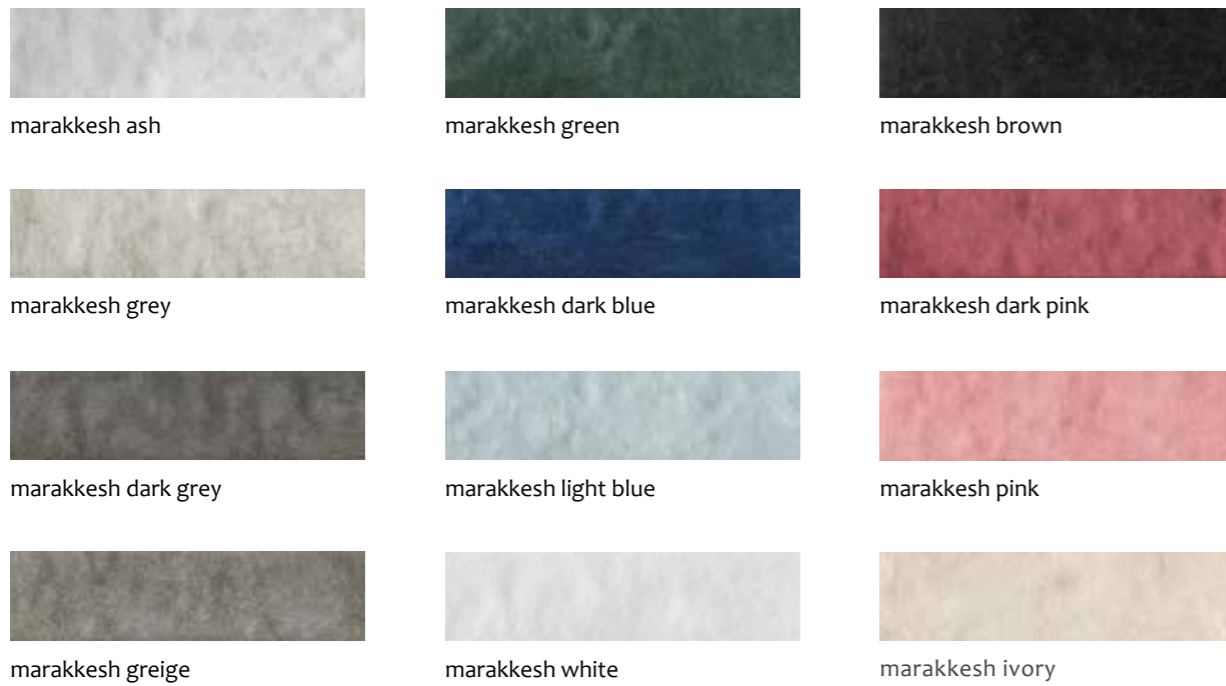

Marakkesh

Sizes

7.5x30 cm   6.5x26 cm

Finishes

glossy