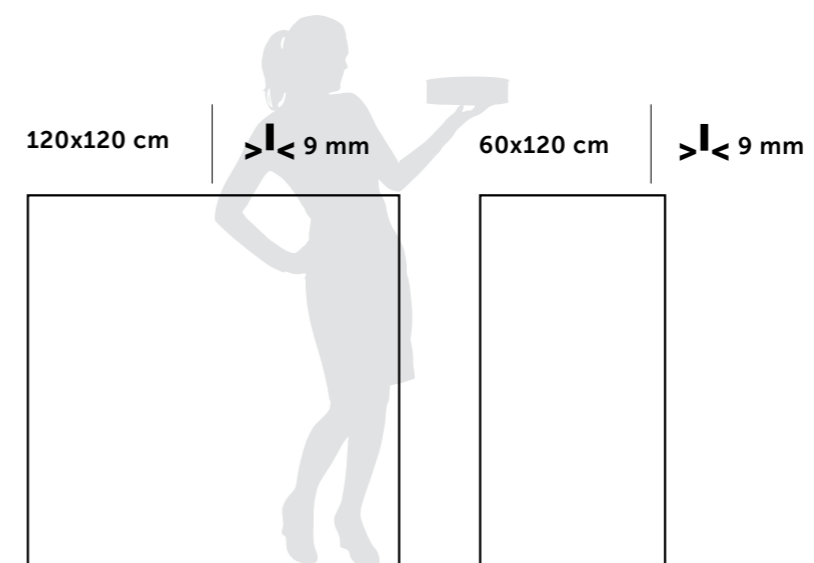

The design possibilities are endless.

Imagine a tiled space with virtually no grout lines.
Imagine limitless possibilities for your surfaces and unparalleled flexibility for any kind of applications.
Maximus is available in 3 thicknesses and a wide range of finishes and sizes.
Heat resistance, recyclable, light weight, durable and easy to clean.
Maximus is the best answer to the most challenging architectural and interior design needs.