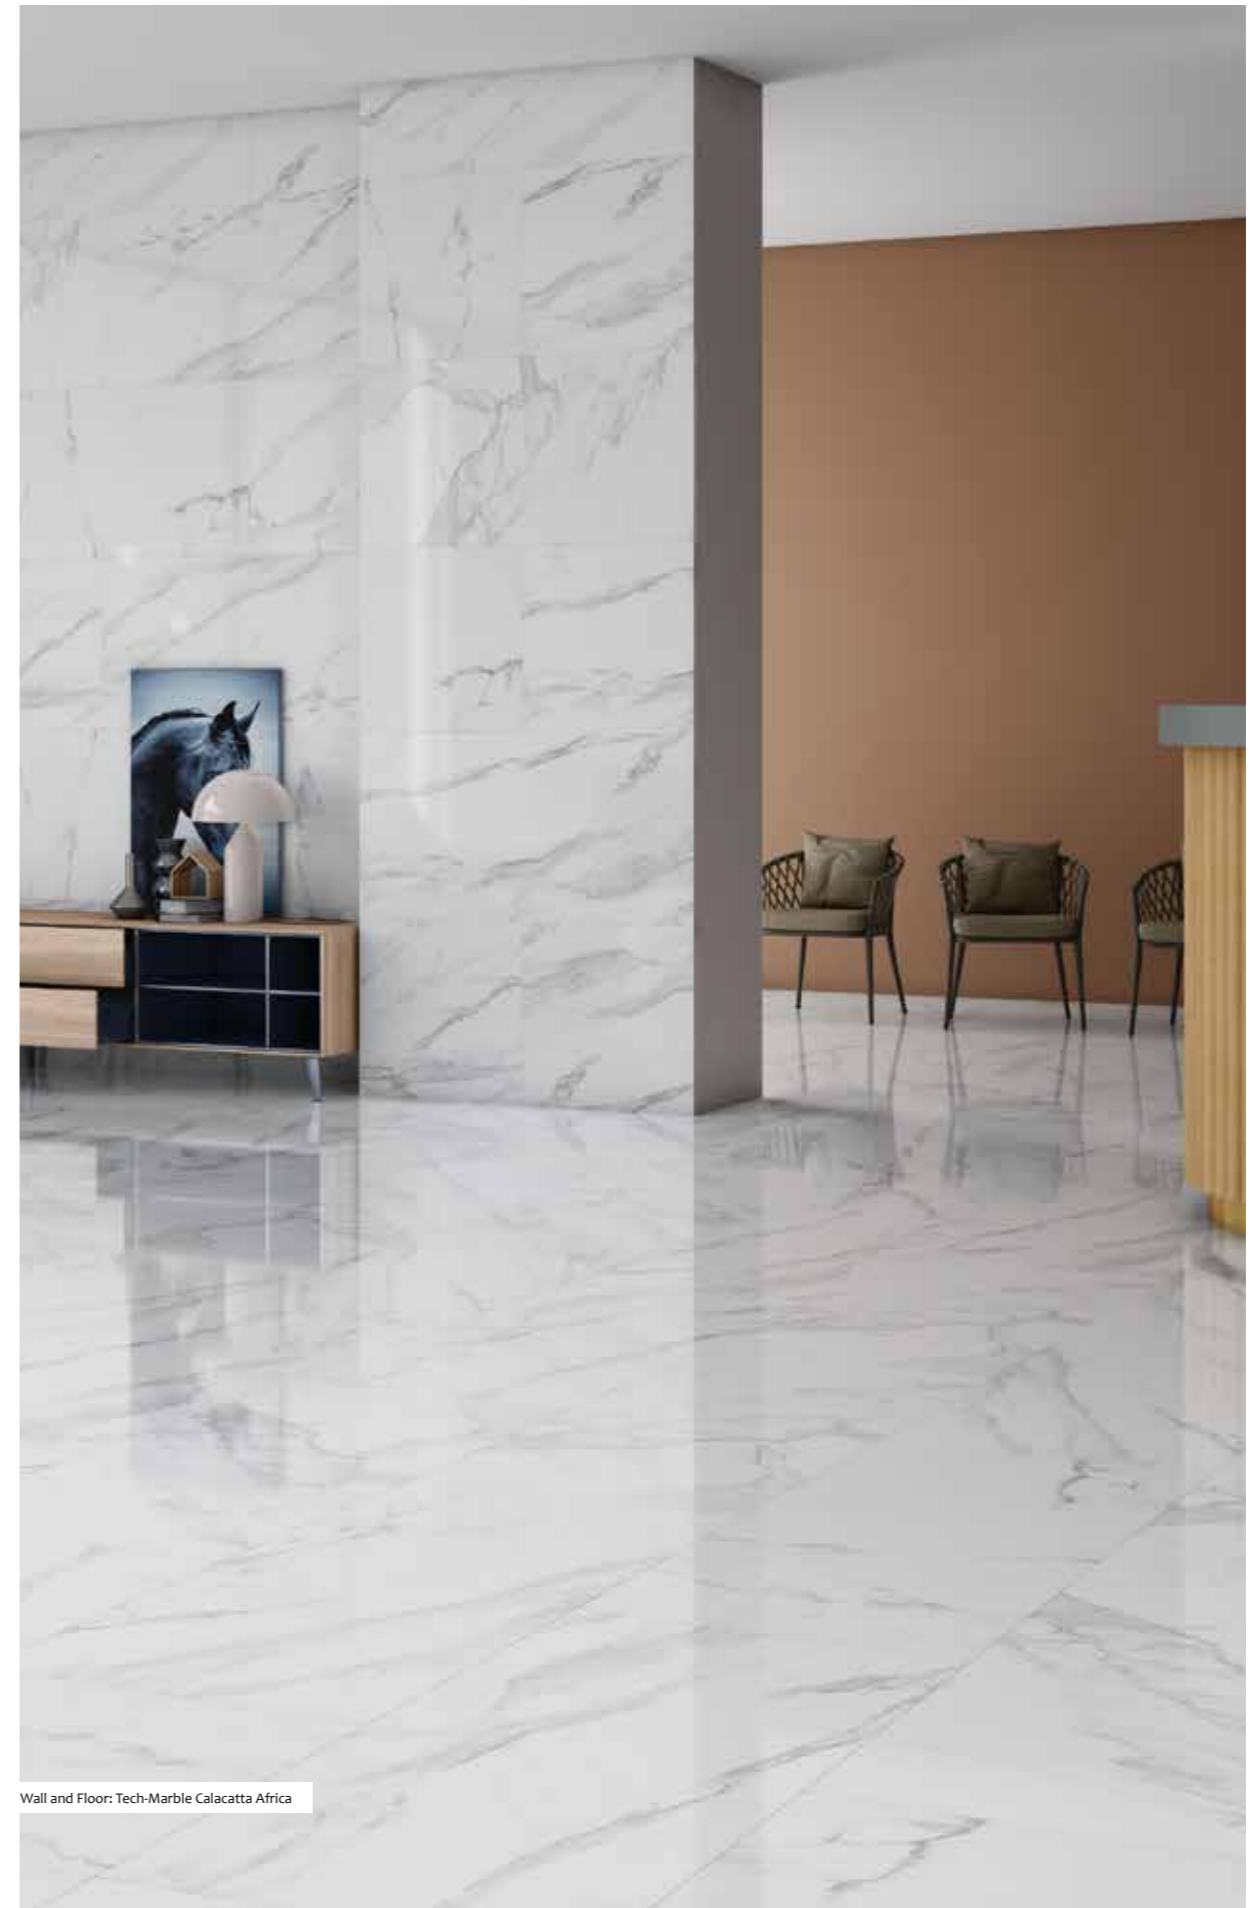

Wall and Floor: Tech-Marble Calacatta Africa