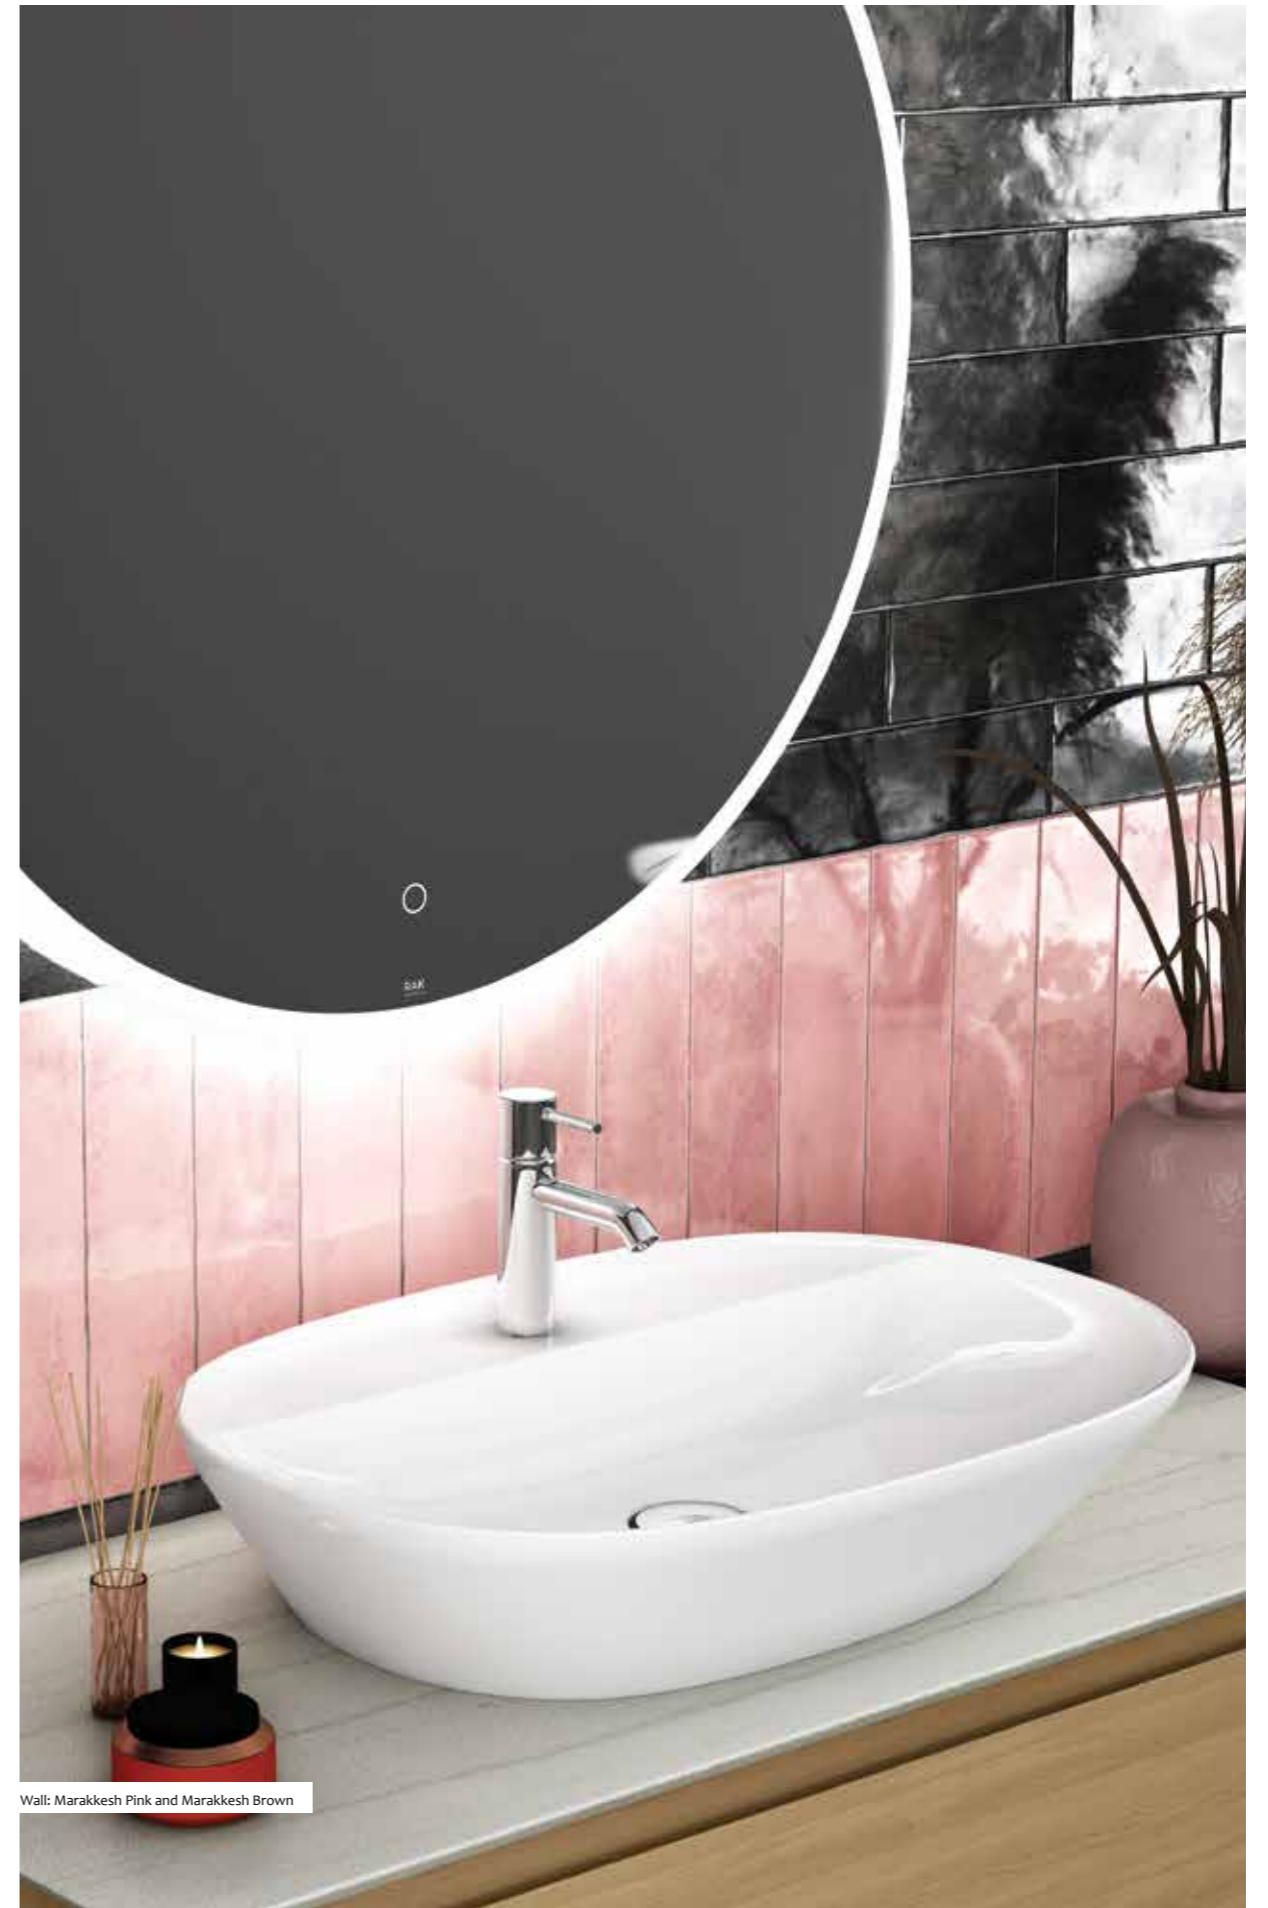

Wall: Marakkesh Pink and Marakkesh Brown