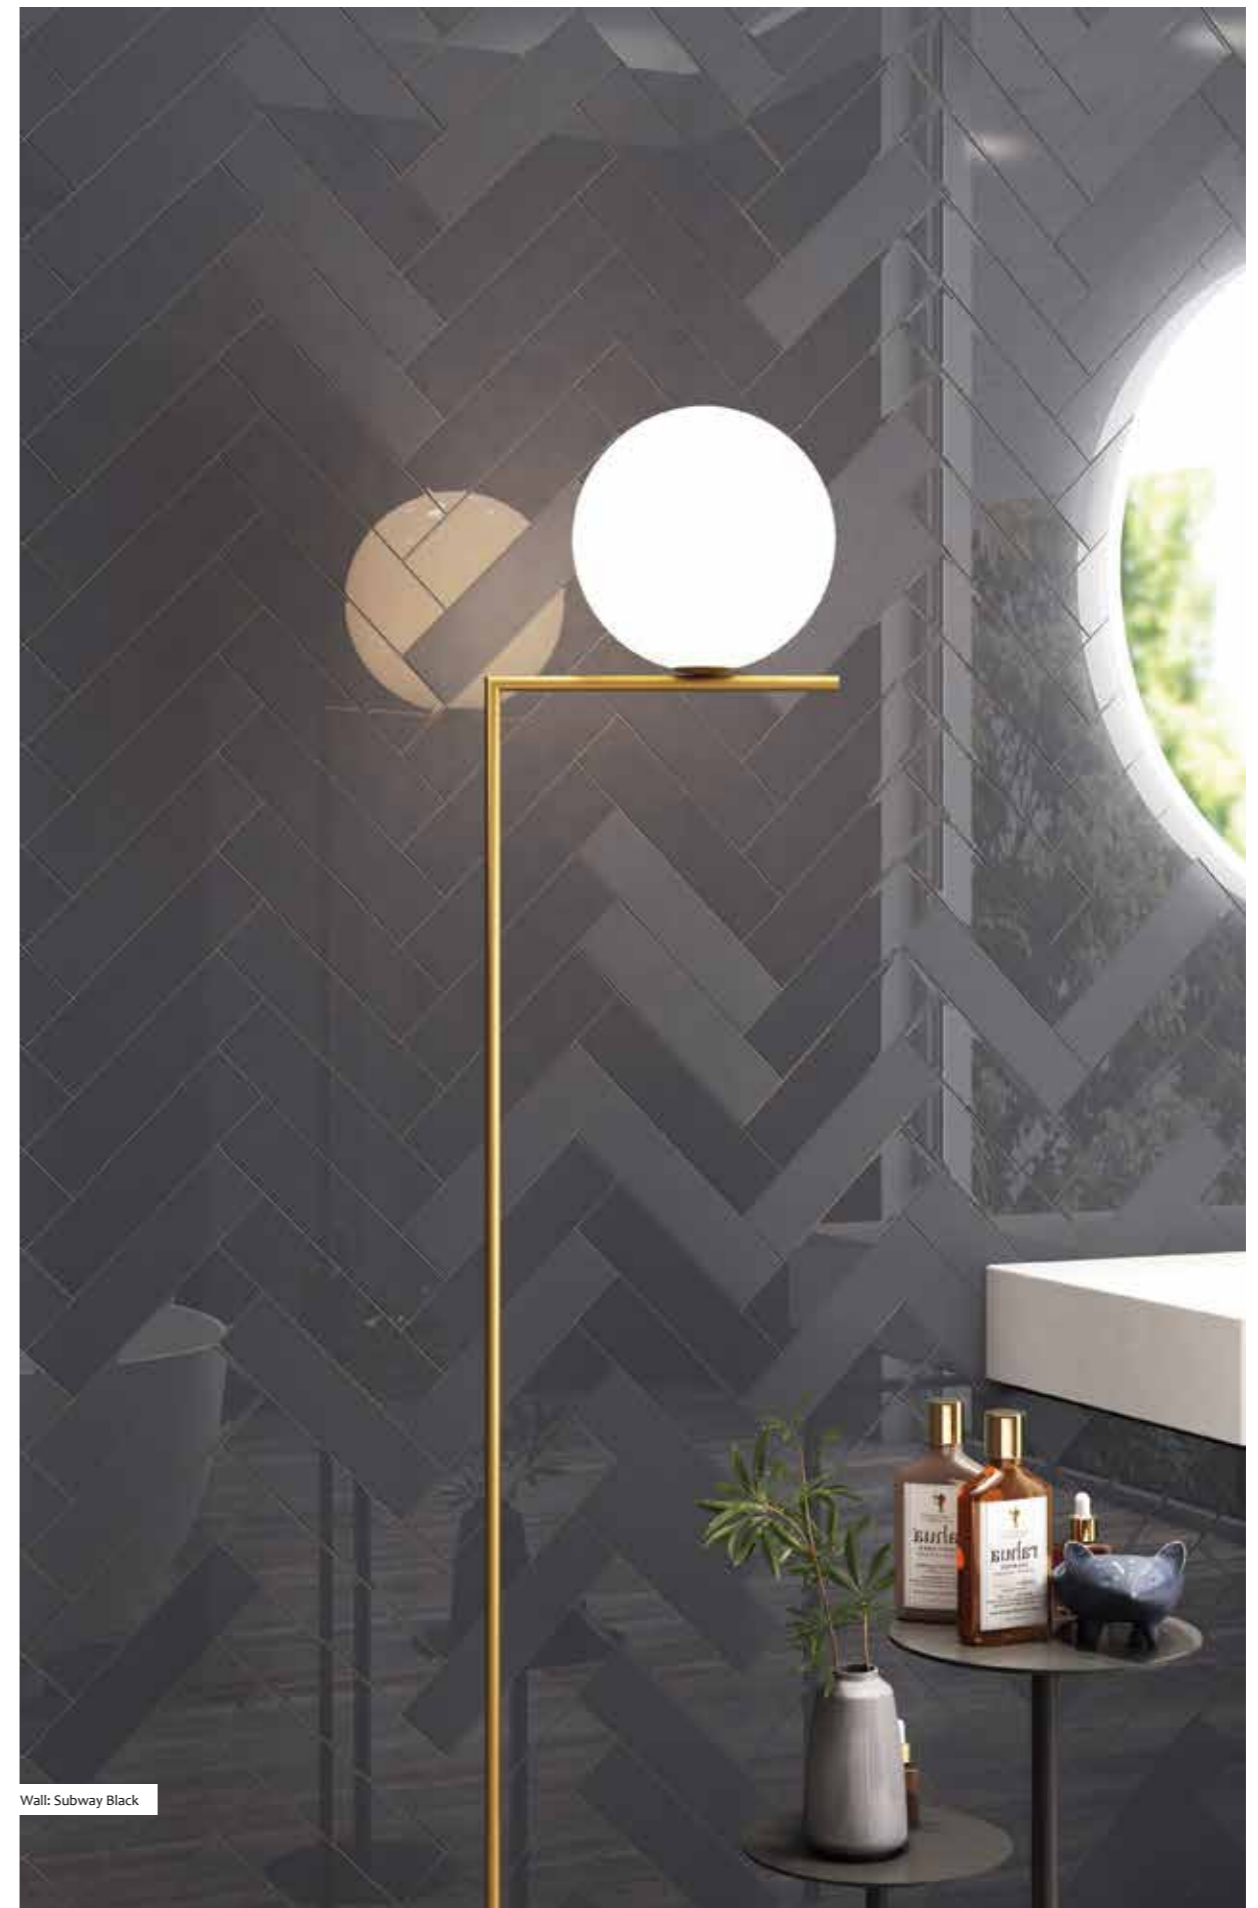

Wall: Subway Black