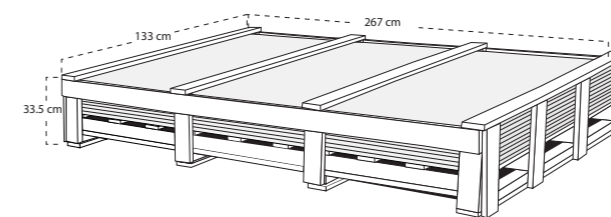

A-Frame Vertical Pallet

PALLET DIMENSIONS (CM)

Finish	Length	Height	Width
Polished / Natural	310	160	35

Horizontal Pallet

PALLET DIMENSIONS (CM)

Finish	Length	Height	Width
Polished / Natural	267	33.5	133

Finish	Length	Height	Width
Polished / Natural	250	40	135