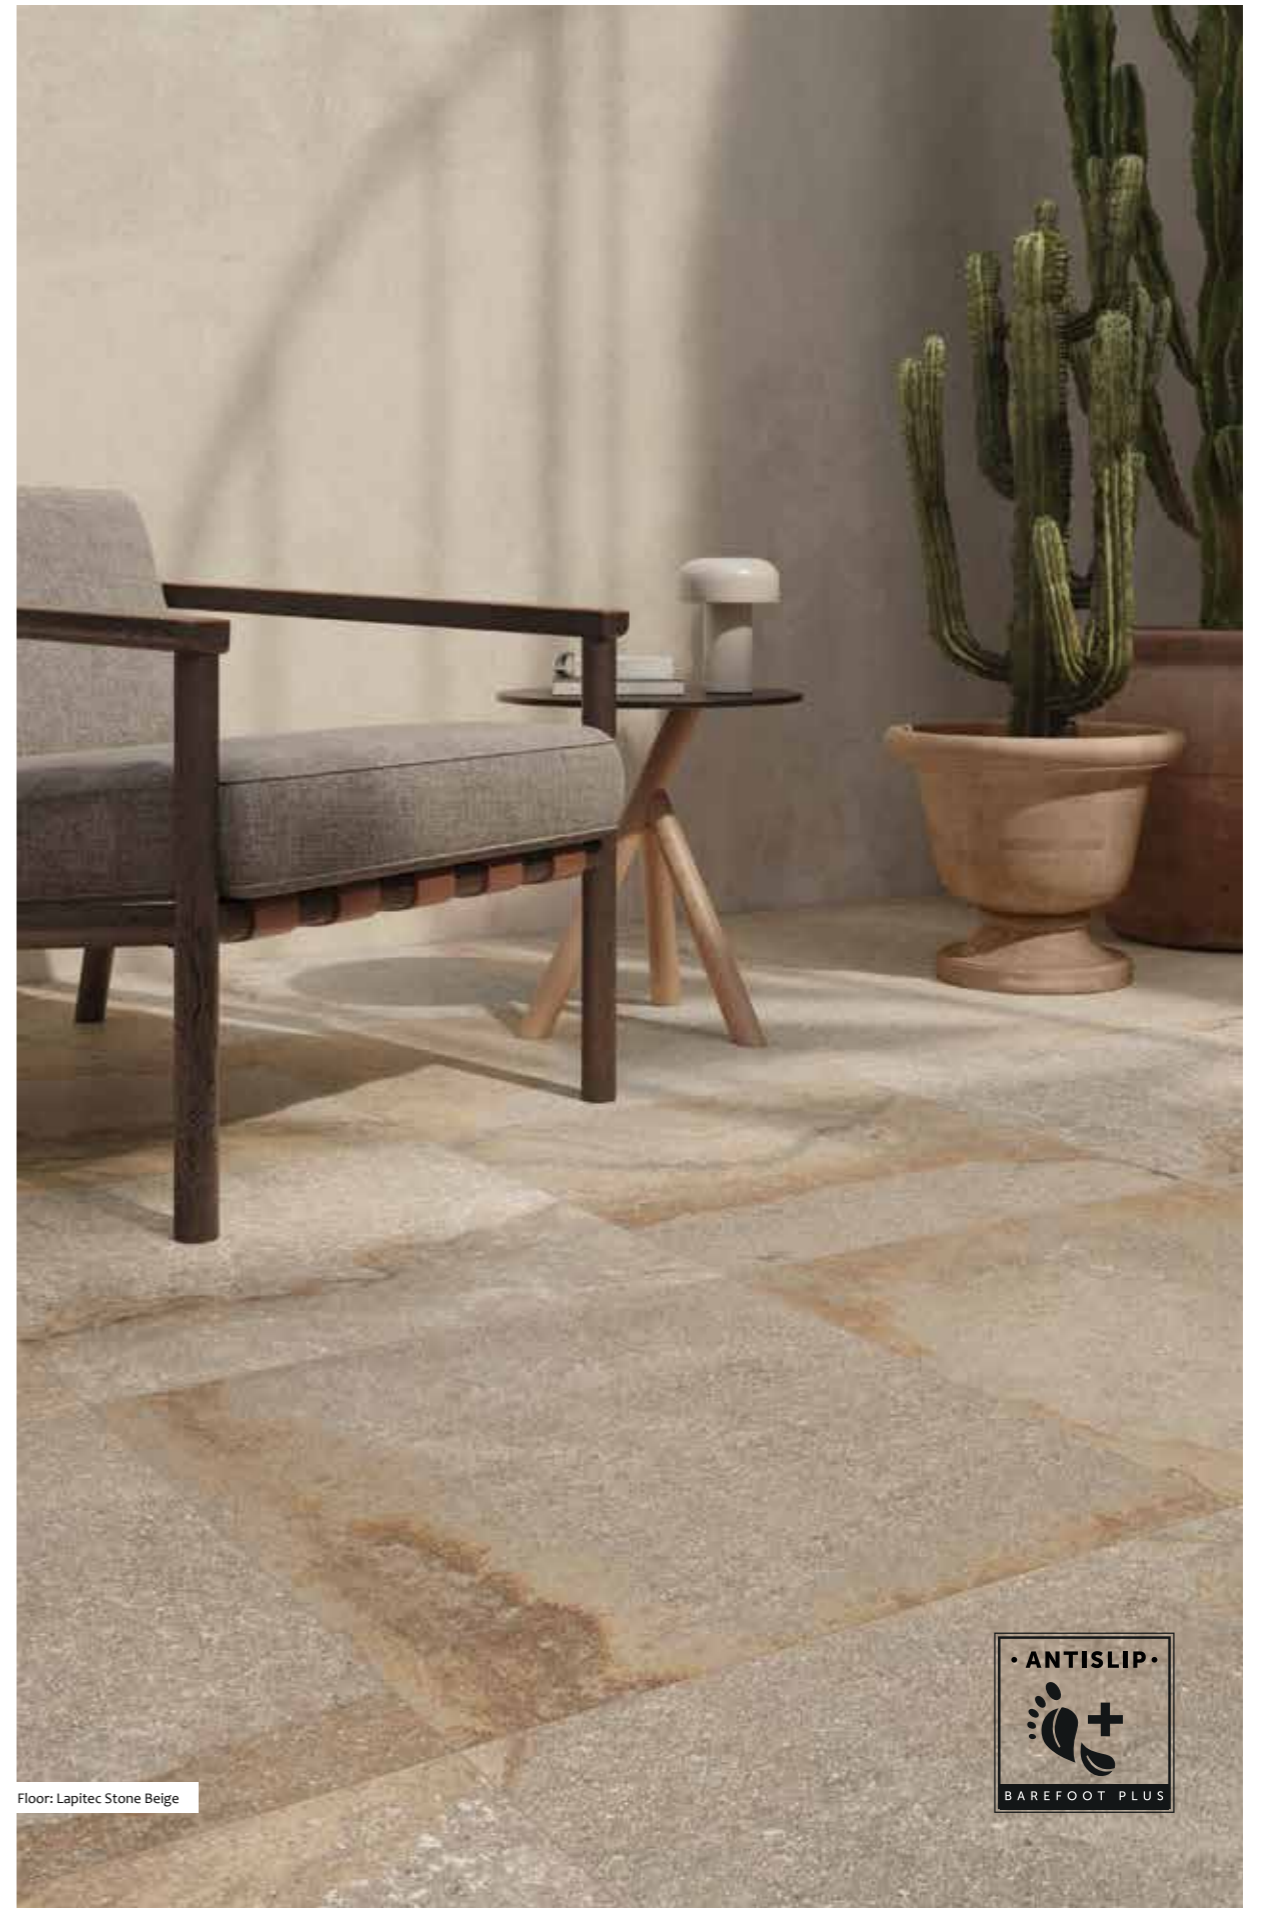

Natural, structured and polished materials of great aesthetic value to provide architects and interior designers the perfect solution for their contemporary design needs.

Floor: Lapitec Stone Dark Grey