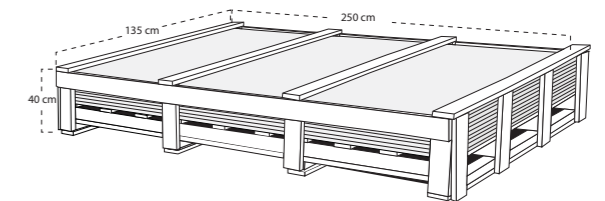

A-Frame Vertical Pallet

PALLET DIMENSIONS (CM)

Finish	Length	Height	Width
Polished / Natural	310	160	35

Horizontal Pallet

PALLET DIMENSIONS (CM)

Finish	Length	Height	Width
Polished / Natural	267	33.5	133

Finish	Length	Height	Width
Polished / Natural	250	40	135