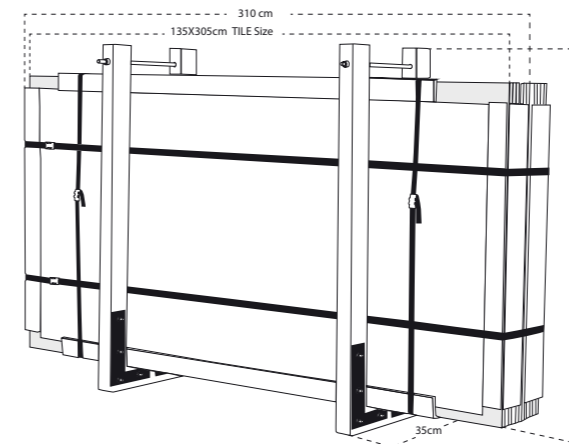

A-Frame Vertical Pallet

PALLET DIMENSIONS (CM)

Finish	Length	Height	Width
Polished / Natural	310	160	35

Horizontal Pallet

PALLET DIMENSIONS (CM)

Finish	Length	Height	Width
Polished / Natural	267	33.5	133

Finish	Length	Height	Width
Polished / Natural	250	40	135