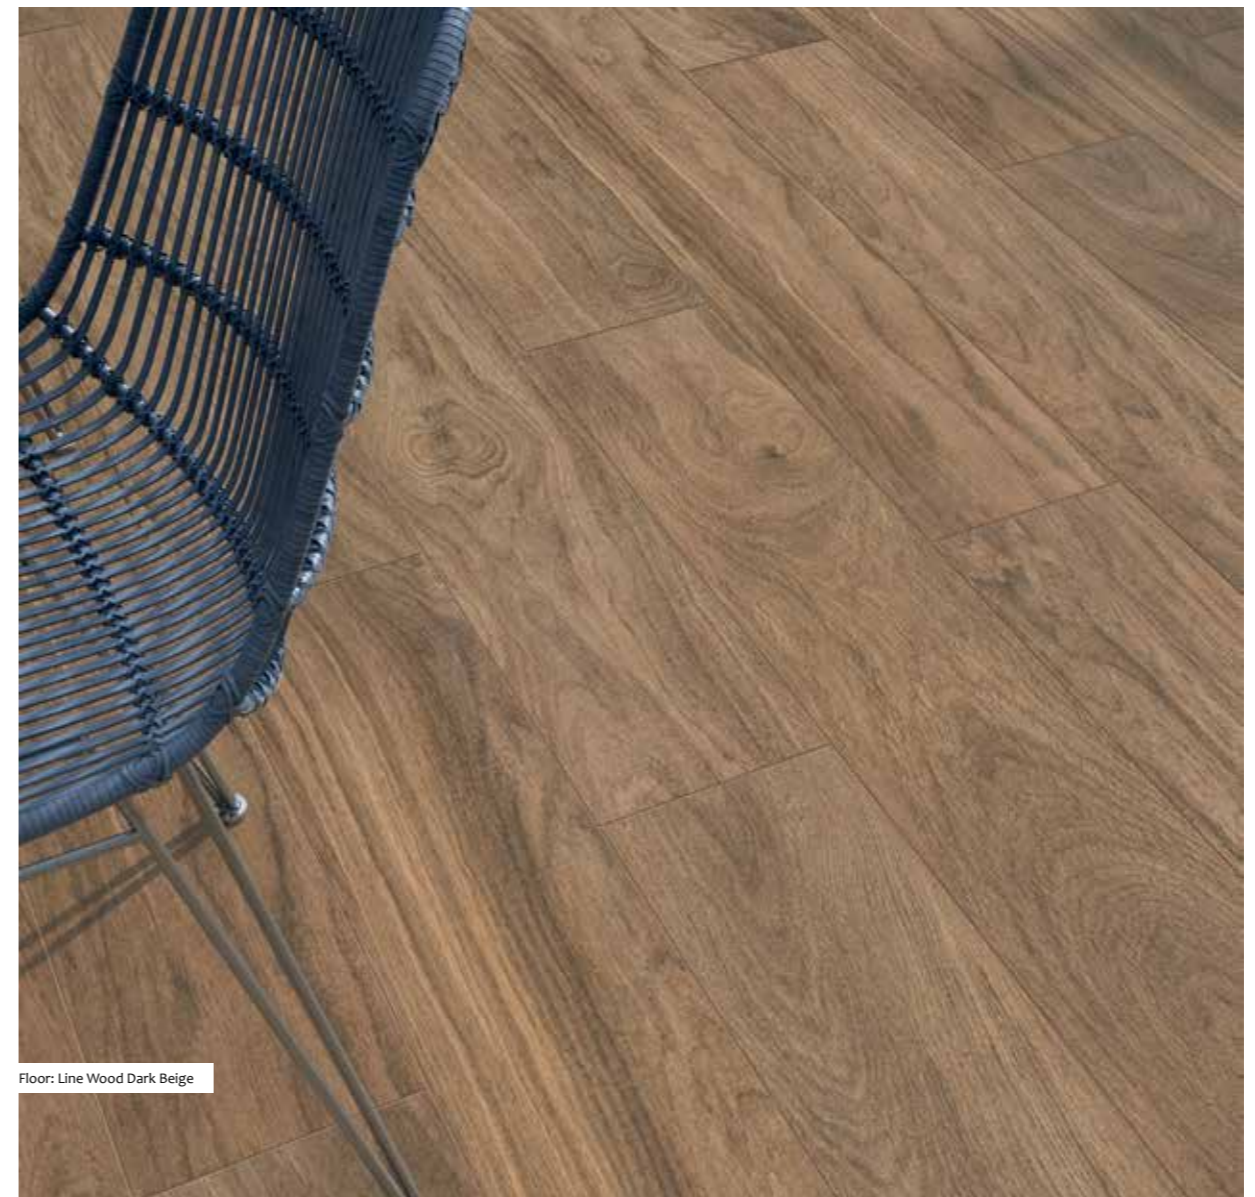

line wood beige

line wood dark beige

line wood brown

line wood dark brown

Sizes

19.5x120 cm

Floor: Line Wood Dark Beige

Finishes