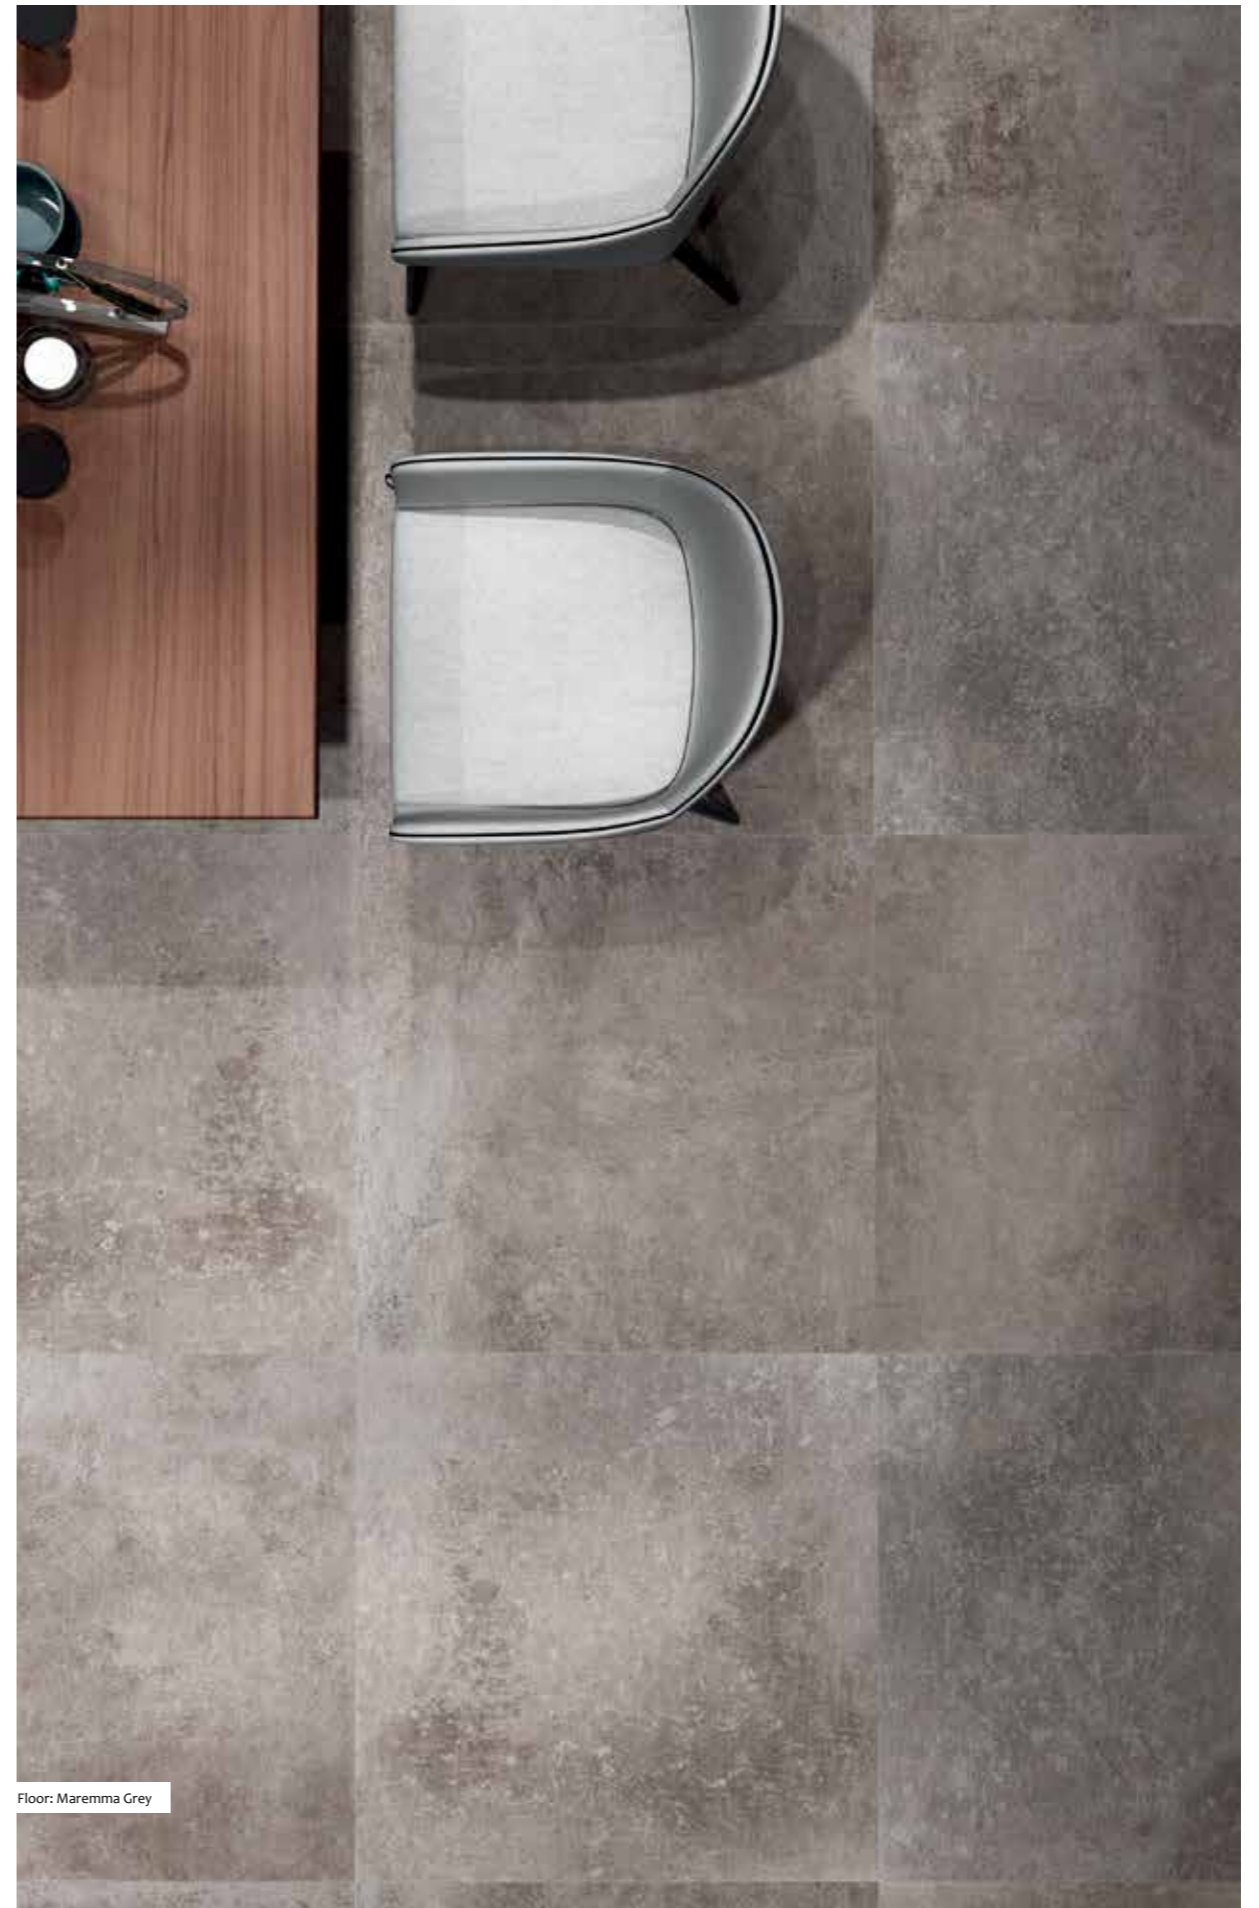

Maremma

Floor: Maremma Grey