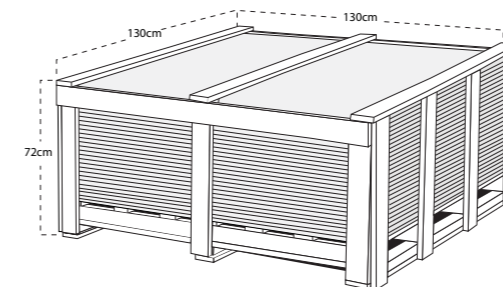

Box Pallet

PALLET DIMENSIONS (CM)

Finish	Length	Height	Width
Polished / Natural	130	72	130

Note: All tile dimensions mentioned above are rectified. Unrectified size is available in +/-140x308cm on request
All weights and thickness mentioned in the above table are approximate average.