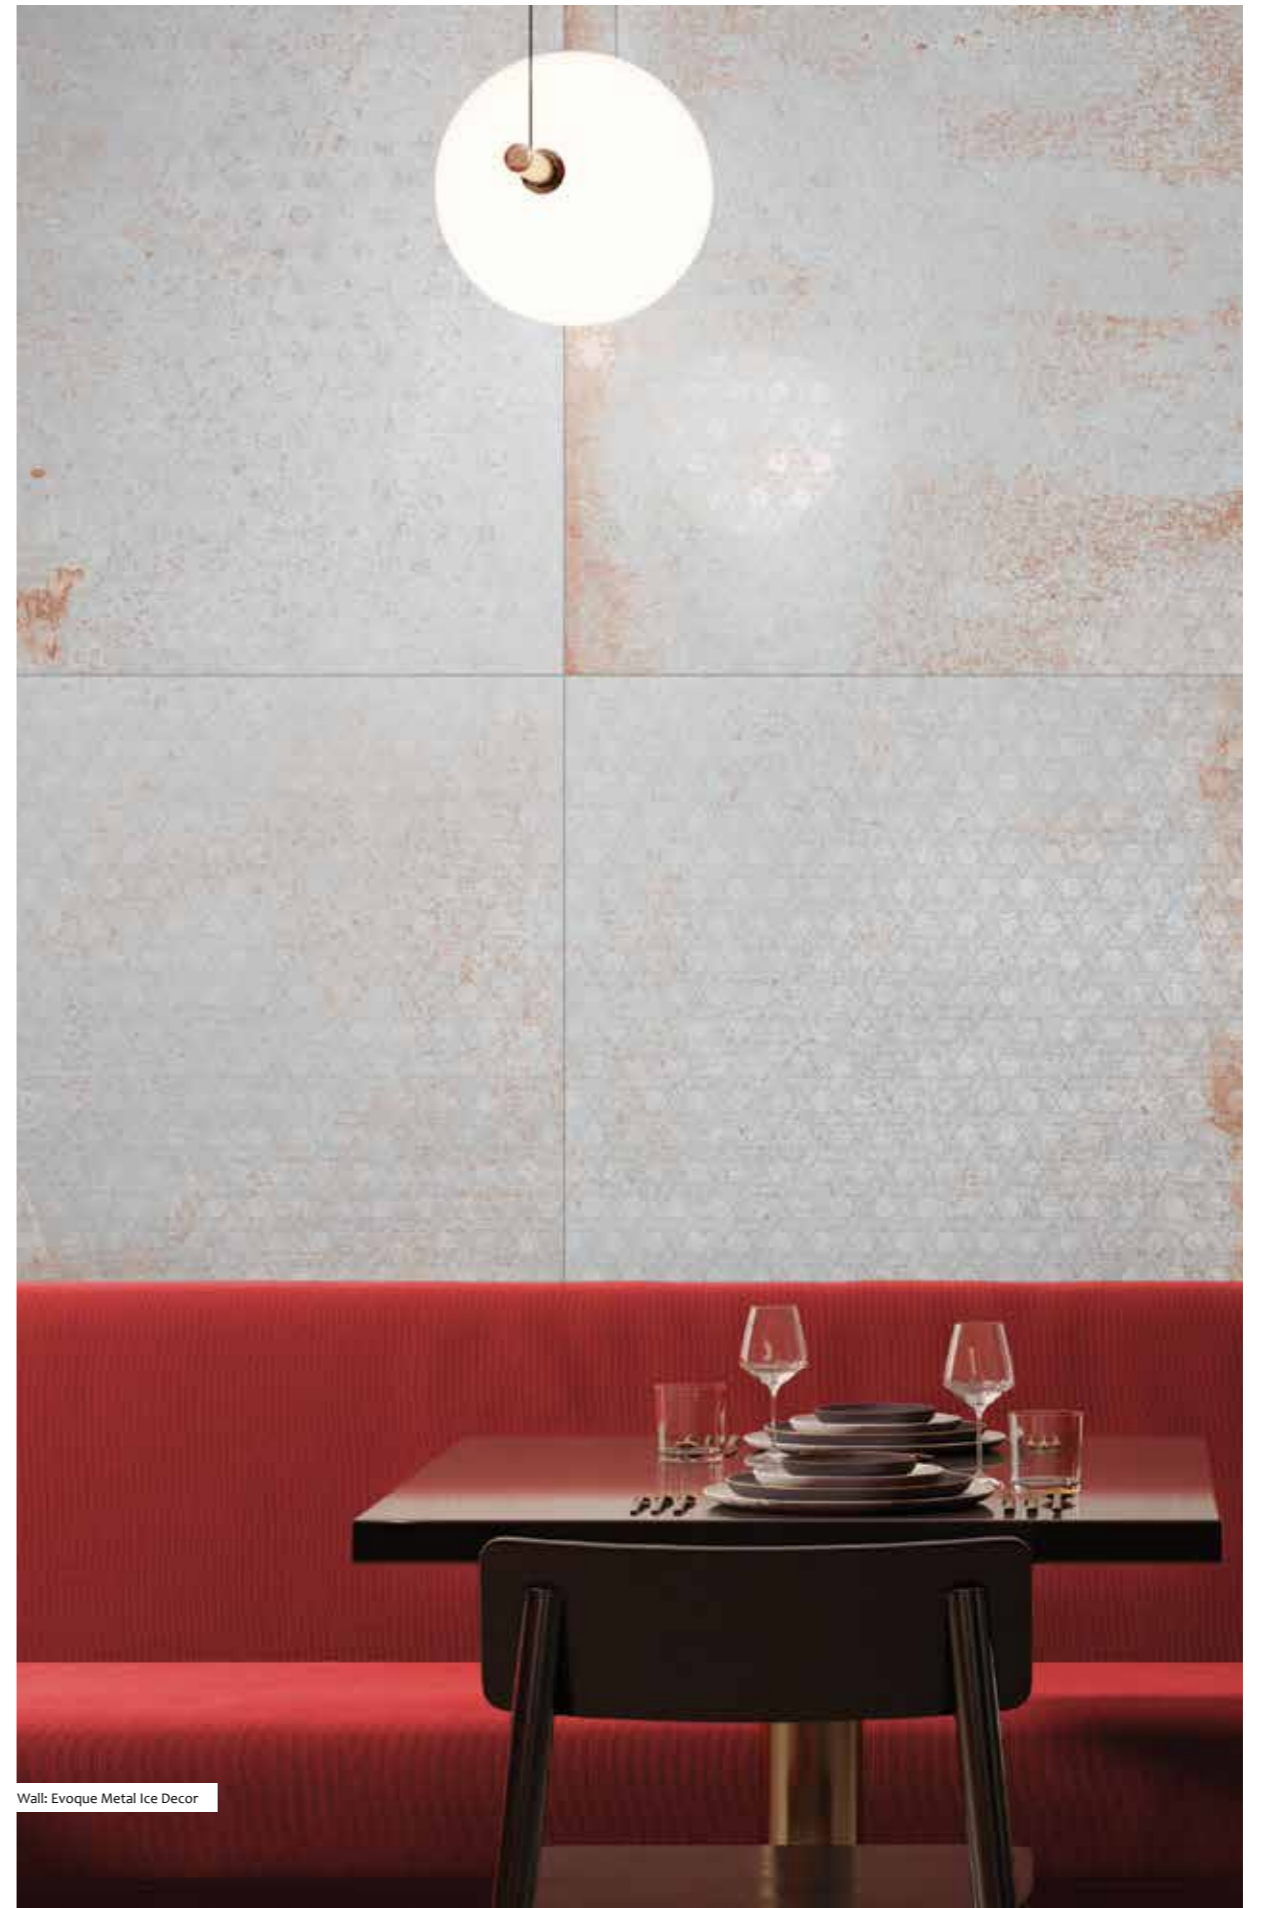

Wall: Evoque Metal Ice Decor

METAL