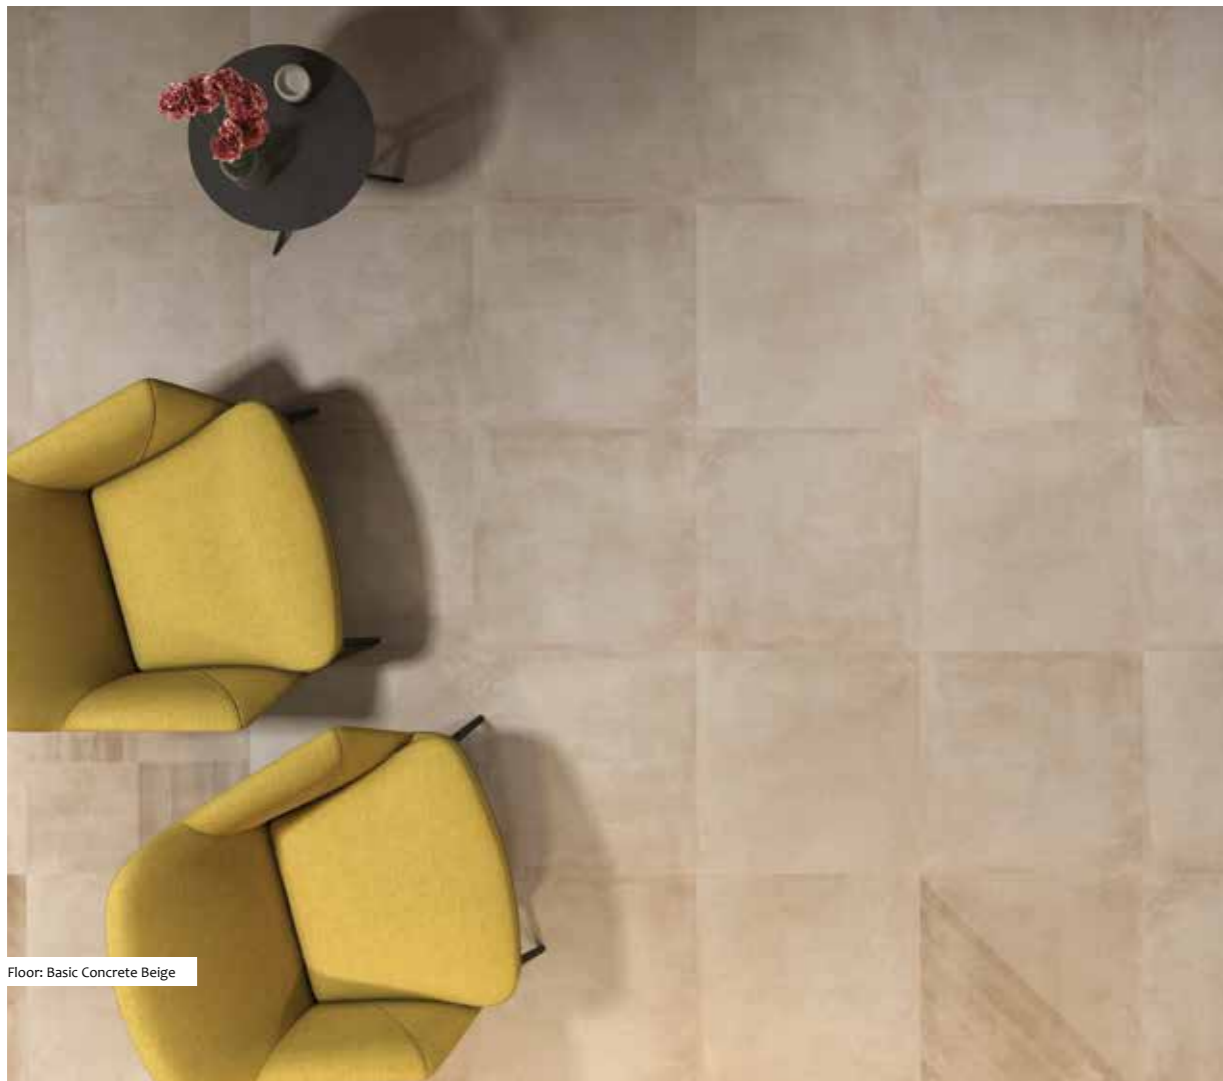

Basic Concrete

Floor: Basic Concrete Beige