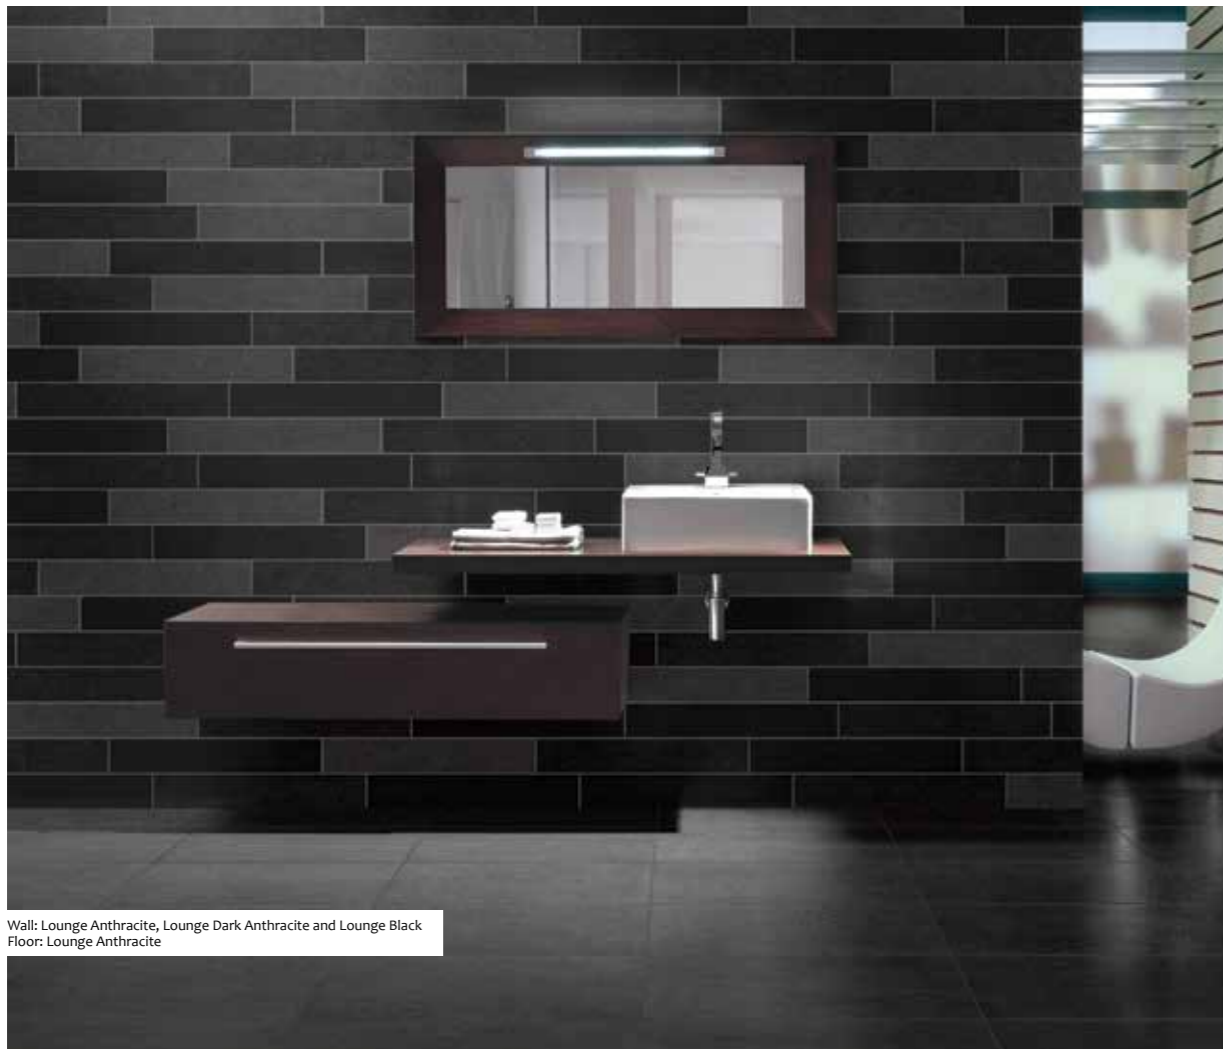

Lounge

HIGH TECHNICAL PERFORMANCE PRODUCT - FLOOR TILES

This collection is one of the most modern high-performing varieties of porcelain tiles with unique characteristics and limitless applications.

Natural, structured and polished materials of great aesthetic value to provide architects and interior designers the perfect solution for their contemporary design needs.