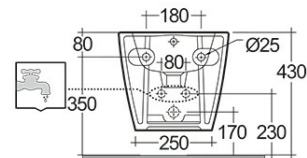

### Technical specifications

Dimensions: 360 x 520 mm

Weight: 21 Kg

Color: Alpine White

Parts: RST07AWHA - RESORT BIDET WALL HUNG W/HIDDEN FIXATIONS 52CM

Suites: [RAK-RESORT](#)

Code	Name
------	------

RST07AWHA	RESORT BIDET WALL HUNG W/HIDDEN FIXATIONS 52CM
-----------	--

Dimensions: All dimensions in mm. Tolerance of vitreous china & fireclay items:  $\pm 5\%$  for below 200mm and  $\pm 3\%$  for above 200mm; for all other items tolerance  $\pm 1\%$ . Note: Due to a continuing development program to improve design and performance, the manufacturer reserves all rights to vary specifications without prior information. Please note accessories are for photographic use only.