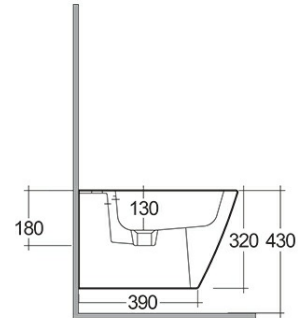

### Technical specifications

Dimensions: 360 x 520 mm

Weight: 21 Kg

Color: Alpine White

Parts: RST07AWHA - RESORT BIDET WALL HUNG W/HIDDEN FIXATIONS 52CM

Suites: [RAK-RESORT](#)

Code	Name
------	------

RST07AWHA	RESORT BIDET WALL HUNG W/HIDDEN FIXATIONS 52CM
-----------	--

Dimensions: All dimensions in mm. Tolerance of vitreous china & fireclay items:  $\pm 5\%$  for below 200mm and  $\pm 3\%$  for above 200mm; for all other items tolerance  $\pm 1\%$ . Note: Due to a continuing development program to improve design and performance, the manufacturer reserves all rights to vary specifications without prior information. Please note accessories are for photographic use only.