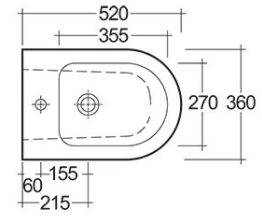

# RAK-RESORT-W/HIDDEN FIXATIONS

### Technical specifications

Dimensions: 360 x 520 mm

Weight: 21 Kg

Color: Alpine White

Parts: RST07AWHA - RESORT BIDET WALL HUNG W/HIDDEN FIXATIONS 52CM

Suites: [RAK-RESORT](#)

Code	Name
------	------

RST07AWHA	RESORT BIDET WALL HUNG W/HIDDEN FIXATIONS 52CM
-----------	--

Dimensions: All dimensions in mm. Tolerance of vitreous china & fireclay items:  $\pm 5\%$  for below 200mm and  $\pm 3\%$  for above 200mm; for all other items tolerance  $\pm 1\%$ . Note: Due to a continuing development program to improve design and performance, the manufacturer reserves all rights to vary specifications without prior information. Please note accessories are for photographic use only.