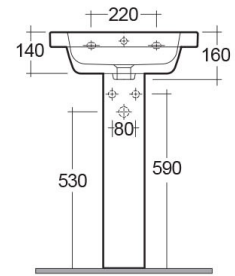

RAK-RESORT
Wash basin | Pedestal

RAK
 CERAMICS

TECHNICAL SPECIFICATIONS

| | |
|-----------------|-------------------|
| Suite: | RAK-RESORT |
| Type: | Pedestal |
| Dimensions: | 500 x 460 mm |
| Weight: | 25 Kg |
| Color: | Alpine White |
| Shape of basin: | Rounded Rectangle |
| Overflow hole: | yes |

| Code | Name |
|-------------|------------------------|
| RST0501AWHA | RESORT WASH BASIN 50CM |
| CO0102AWHA | COMPACT PEDESTAL |

Dimensions: All dimensions in mm. Tolerance of vitreous china & fireclay items: ± 5% for below 200mm and ± 3% for above 200mm; for all other items tolerance ± 1%. Note: Due to a continuing development program to improve design and performance, the manufacturer reserves all rights to vary specifications without prior information. Please note accessories are for photographic use only.