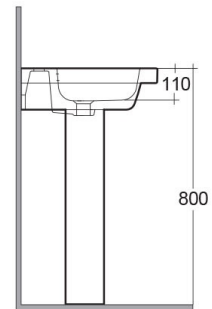

RAK-RESORT
Wash basin | Pedestal

RAK
 CERAMICS

TECHNICAL SPECIFICATIONS

| | |
|-----------------|-------------------|
| Suite: | RAK-RESORT |
| Type: | Pedestal |
| Dimensions: | 500 x 460 mm |
| Weight: | 25 Kg |
| Color: | Alpine White |
| Shape of basin: | Rounded Rectangle |
| Overflow hole: | yes |

| Code | Name |
|-------------|------------------------|
| RST0501AWHA | RESORT WASH BASIN 50CM |
| CO0102AWHA | COMPACT PEDESTAL |

Dimensions: All dimensions in mm. Tolerance of vitreous china & fireclay items: ± 5% for below 200mm and ± 3% for above 200mm; for all other items tolerance ± 1%. Note: Due to a continuing development program to improve design and performance, the manufacturer reserves all rights to vary specifications without prior information. Please note accessories are for photographic use only.