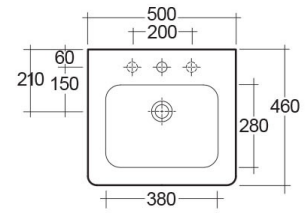

RAK-RESORT
Wash basin | Pedestal

RAK
 CERAMICS

TECHNICAL SPECIFICATIONS

| | |
|-----------------|-------------------|
| Suite: | RAK-RESORT |
| Type: | Pedestal |
| Dimensions: | 500 x 460 mm |
| Weight: | 25 Kg |
| Color: | Alpine White |
| Shape of basin: | Rounded Rectangle |
| Overflow hole: | yes |

| Code | Name |
|-------------|------------------------|
| RST0501AWHA | RESORT WASH BASIN 50CM |
| CO0102AWHA | COMPACT PEDESTAL |

Dimensions: All dimensions in mm. Tolerance of vitreous china & fireclay items: ± 5% for below 200mm and ± 3% for above 200mm; for all other items tolerance ± 1%. Note: Due to a continuing development program to improve design and performance, the manufacturer reserves all rights to vary specifications without prior information. Please note accessories are for photographic use only.