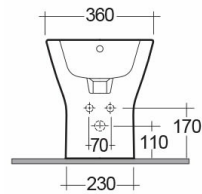

### Technical specifications

Dimensions: 360 x 550 mm

Weight: 22 Kg

Color: Alpine White

Parts: RST14AWHA - RESORT BIDET BACK TO WALL 55CM

Suites: [RAK-RESORT](#)

Code	Name
RST14AWHA	RESORT BIDET BACK TO WALL 55CM

Dimensions: All dimensions in mm. Tolerance of vitreous china & fireclay items:  $\pm 5\%$  for below 200mm and  $\pm 3\%$  for above 200mm; for all other items tolerance  $\pm 1\%$ . Note: Due to a continuing development program to improve design and performance, the manufacturer reserves all rights to vary specifications without prior information. Please note accessories are for photographic use only.