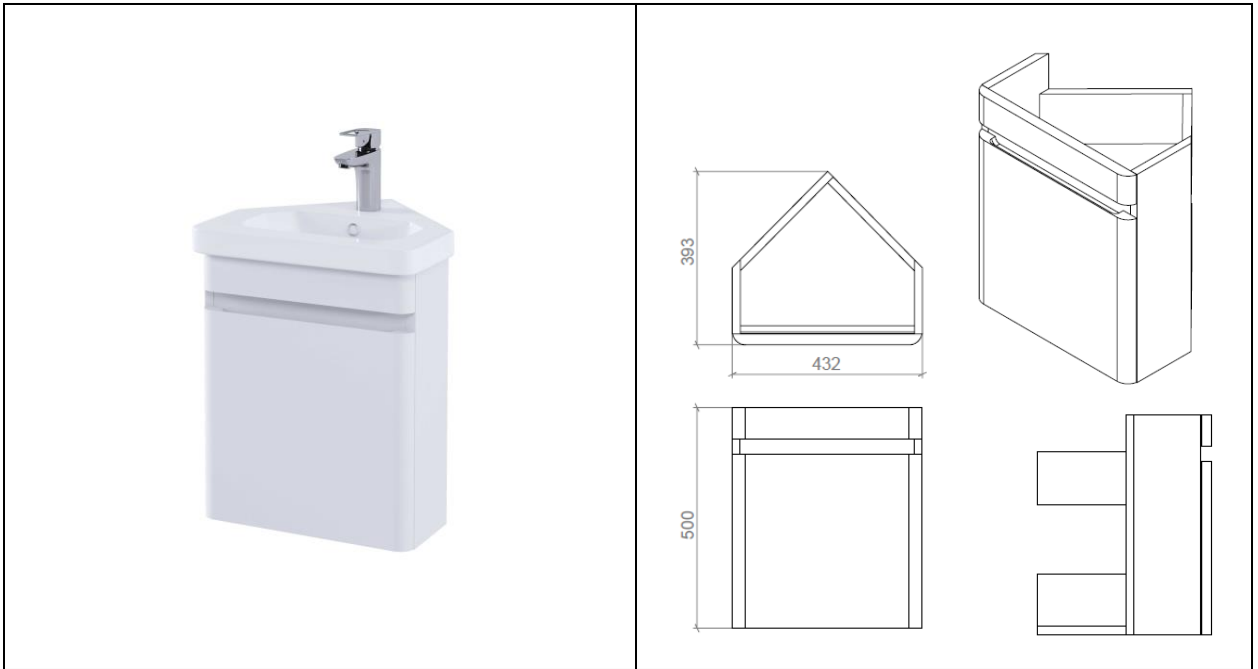

**RAK Resort**

Corner Basin Unit | 450

**RAK**  
CERAMICS

---

**Dimensions:** 432w x 393d x 500h

---

**Colour:** Matt White (600), Stone (601),  
Mushroom (602), Matt Grey (603), Denim  
Blue (604)

---

Dimensions: All Dimensions in mm tolerance  $\pm 5\%$  for below 200mm and  $\pm 3\%$  for above 200mm.

Note: Due to a continuing development programme to improve design and performance the manufacturer reserves all rights to vary specifications without prior information.