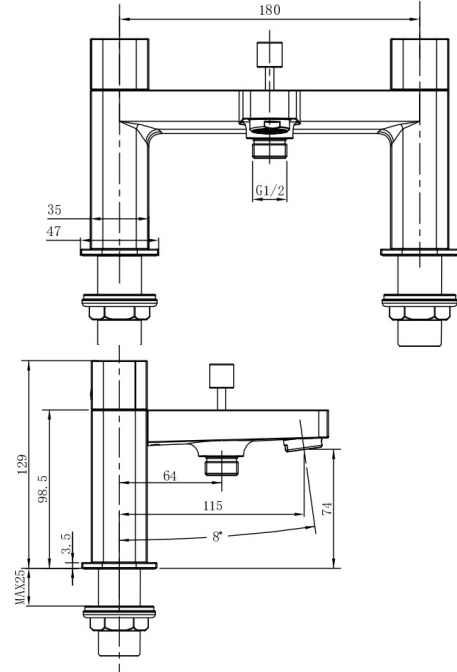

RAK - Petit Square

Bath Shower Mixer | Deck-Mounted | 2TH

RAK
CERAMICS

Dimensions:	180w x 129h
Colour:	Chrome (C), Nickel (N), Black (B) and Gold (G)
Code:	RAKPES3005X
Working Pressure:	Minimum Operating Pressure 1.00 Bar
Warranty:	15 Years
Weight:	

Dimension: All Dimensions in mm tolerance $\pm 5\%$ for below 200mm and $\pm 3\%$ for above 200mm.
Note: Due to a continuing development programme to improve design and performance the manufacturer reserves all rights to vary specifications without prior information.
Please note all accessories are for photographic use only.