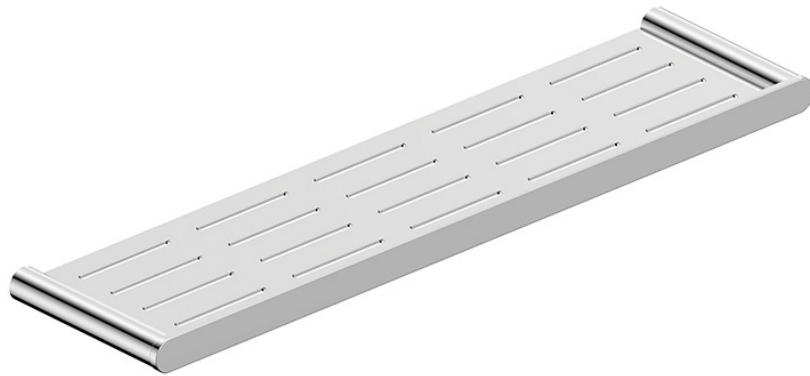

RAK-PETIT - RAKPER9913C

Bathroom Shelf In Chrome

RAK
CERAMICS

TECHNICAL SPECIFICATIONS

Suite:	RAK-Petit
Type:	Screw-On Shelf
Dimensions:	389 x 21 mm
Weight:	1.1 Kg
Color:	Black, Chrome, Brushed Nickel, Brush Gold
Code:	

Code	Name
RAKPER9913C	RAK- Petit Round Bathroom Shelf In Chrome

Dimensions: All dimensions in mm. Tolerance of vitreous china & fireclay items: $\pm 5\%$ for below 200mm and $\pm 3\%$ for above 200mm; for all other items tolerance $\pm 1\%$. Note: Due to a continuing development program to improve design and performance, the manufacturer reserves all rights to vary specifications without prior information. Please note accessories are for photographic use only.