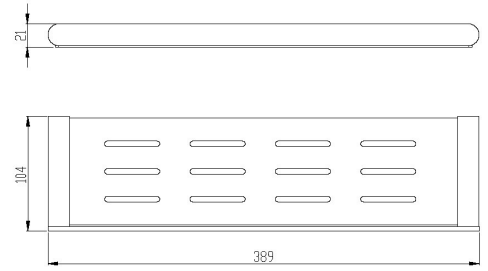

RAK-PETIT - RAKPER9913C

Bathroom Shelf In Chrome

RAK
CERAMICS

TECHNICAL SPECIFICATIONS

Suite:	RAK-Petit
Type:	Screw-On Shelf
Dimensions:	389 x 21 mm
Weight:	1.1 Kg
Color:	Black, Chrome, Brushed Nickel, Brush Gold
Code:	

Code	Name
RAKPER9913C	RAK- Petit Round Bathroom Shelf In Chrome

Dimensions: All dimensions in mm. Tolerance of vitreous china & fireclay items: $\pm 5\%$ for below 200mm and $\pm 3\%$ for above 200mm; for all other items tolerance $\pm 1\%$. Note: Due to a continuing development program to improve design and performance, the manufacturer reserves all rights to vary specifications without prior information. Please note accessories are for photographic use only.