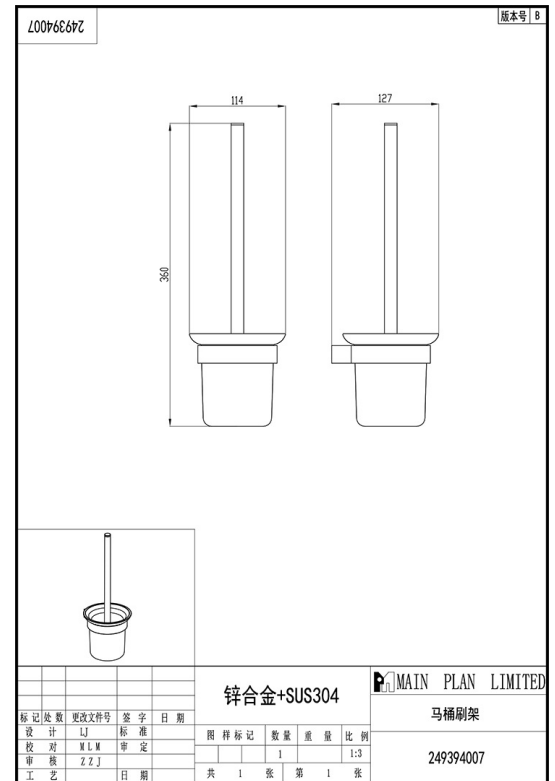

RAK-PETIT - RAKPER9908C
Toilet Bruch Holder In Chrome

RAK
 CERAMICS

TECHNICAL SPECIFICATIONS

Suite:	RAK-Petit
Type:	Toilet Brush & Holder
Dimensions:	127 x 360 mm
Color:	Black, Chrome, Brushed Nickel, Brush Gold
Code:	

Code	Name
RAKPER9908C	RAK- Petit Round Toilet Bruch Holder In Chrome

Dimensions: All dimensions in mm. Tolerance of vitreous china & fireclay items: $\pm 5\%$ for below 200mm and $\pm 3\%$ for above 200mm; for all other items tolerance $\pm 1\%$. Note: Due to a continuing development program to improve design and performance, the manufacturer reserves all rights to vary specifications without prior information. Please note accessories are for photographic use only.