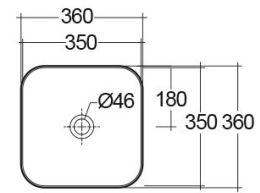

## TECHNICAL SPECIFICATIONS

Suite:	RAK-Petit
Type:	Counter Top
Dimensions:	360 x 360 mm
Weight:	20 Kg
Color:	Alpine White
Shape of basin:	Square

Code	Name
PETCT23400AWHA	RAK-PETIT SQUARED COUNTER TOP WASHBASIN 36 CM W/O TAP HOLE

Dimensions: All dimensions in mm. Tolerance of vitreous china & fireclay items:  $\pm 5\%$  for below 200mm and  $\pm 3\%$  for above 200mm; for all other items tolerance  $\pm 1\%$ . Note: Due to a continuing development program to improve design and performance, the manufacturer reserves all rights to vary specifications without prior information. Please note accessories are for photographic use only.