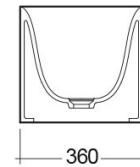

## TECHNICAL SPECIFICATIONS

Suite:	RAK-Petit
Type:	Counter Top
Dimensions:	360 x 360 mm
Weight:	20 Kg
Color:	Alpine White
Shape of basin:	Square

Code	Name
PETCT23400AWHA	RAK-PETIT SQUARED COUNTER TOP WASHBASIN 36 CM W/O TAP HOLE

Dimensions: All dimensions in mm. Tolerance of vitreous china & fireclay items:  $\pm 5\%$  for below 200mm and  $\pm 3\%$  for above 200mm; for all other items tolerance  $\pm 1\%$ . Note: Due to a continuing development program to improve design and performance, the manufacturer reserves all rights to vary specifications without prior information. Please note accessories are for photographic use only.