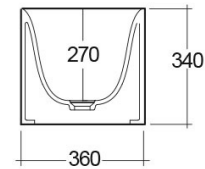

## TECHNICAL SPECIFICATIONS

Suite:	RAK-Petit
Type:	Counter Top
Dimensions:	360 x 360 mm
Weight:	20 Kg
Color:	Alpine White
Shape of basin:	Square

Code	Name
PETCT23400AWHA	RAK-PETIT SQUARED COUNTER TOP WASHBASIN 36 CM W/O TAP HOLE

Dimensions: All dimensions in mm. Tolerance of vitreous china & fireclay items:  $\pm 5\%$  for below 200mm and  $\pm 3\%$  for above 200mm; for all other items tolerance  $\pm 1\%$ . Note: Due to a continuing development program to improve design and performance, the manufacturer reserves all rights to vary specifications without prior information. Please note accessories are for photographic use only.