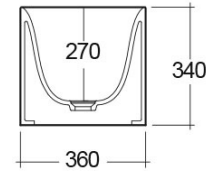

RAK-PETIT - PETCT13400AWHA

Wash basin | Counter Top

RAK
CERAMICS

TECHNICAL SPECIFICATIONS

Suite:	RAK-Petit
Type:	Counter Top
Dimensions:	360 x 360 mm
Weight:	17.5 Kg
Color:	Alpine White
Shape of basin:	Round

Code	Name
PETCT13400AWHA	RAK-PETIT ROUND COUNTER TOP WASHBASIN 36 CM W/O TAP HOLE

Dimensions: All dimensions in mm. Tolerance of vitreous china & fireclay items: $\pm 5\%$ for below 200mm and $\pm 3\%$ for above 200mm; for all other items tolerance $\pm 1\%$. Note: Due to a continuing development program to improve design and performance, the manufacturer reserves all rights to vary specifications without prior information. Please note accessories are for photographic use only.