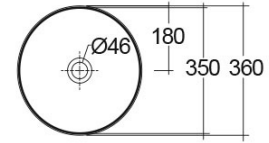

RAK-PETIT - PETCT13400AWHA

Wash basin | Counter Top

RAK
CERAMICS

TECHNICAL SPECIFICATIONS

Suite:	RAK-Petit
Type:	Counter Top
Dimensions:	360 x 360 mm
Weight:	17.5 Kg
Color:	Alpine White
Shape of basin:	Round

Code	Name
PETCT13400AWHA	RAK-PETIT ROUND COUNTER TOP WASHBASIN 36 CM W/O TAP HOLE

Dimensions: All dimensions in mm. Tolerance of vitreous china & fireclay items: $\pm 5\%$ for below 200mm and $\pm 3\%$ for above 200mm; for all other items tolerance $\pm 1\%$. Note: Due to a continuing development program to improve design and performance, the manufacturer reserves all rights to vary specifications without prior information. Please note accessories are for photographic use only.