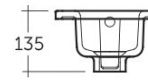

RAK-JOY - JOYWB4106AWHA

Wash basin | Drop In

RAK
CERAMICS

TECHNICAL SPECIFICATIONS

Suite:	RAK-JOY UNO
Type:	Drop In
Dimensions:	410 x 220 mm
Weight:	4.5 Kg
Color:	Pure White
Shape of basin:	Rectangle

Code	Name
JOYWB4106AWHA	40CM Drop In Wash Basin

Dimensions: All dimensions in mm. Tolerance of vitreous china & fireclay items: ± 5% for below 200mm and ± 3% for above 200mm; for all other items tolerance ± 1%. Note: Due to a continuing development program to improve design and performance, the manufacturer reserves all rights to vary specifications without prior information. Please note accessories are for photographic use only.