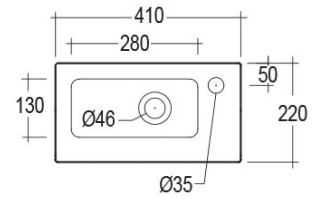

RAK-JOY - JOYWB4106AWHA

Wash basin | Drop In

RAK
CERAMICS

TECHNICAL SPECIFICATIONS

Suite:	RAK-JOY UNO
Type:	Drop In
Dimensions:	410 x 220 mm
Weight:	4.5 Kg
Color:	Pure White
Shape of basin:	Rectangle

Code	Name
JOYWB4106AWHA	40CM Drop In Wash Basin

Dimensions: All dimensions in mm. Tolerance of vitreous china & fireclay items: ± 5% for below 200mm and ± 3% for above 200mm; for all other items tolerance ± 1%. Note: Due to a continuing development program to improve design and performance, the manufacturer reserves all rights to vary specifications without prior information. Please note accessories are for photographic use only.