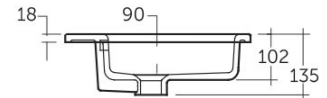

RAK-JOY - JOYWB4106AWHA

Wash basin | Drop In

RAK
CERAMICS

TECHNICAL SPECIFICATIONS

Suite:	RAK-JOY UNO
Type:	Drop In
Dimensions:	410 x 220 mm
Weight:	4.5 Kg
Color:	Pure White
Shape of basin:	Rectangle

Code	Name
JOYWB4106AWHA	40CM Drop In Wash Basin

Dimensions: All dimensions in mm. Tolerance of vitreous china & fireclay items: ± 5% for below 200mm and ± 3% for above 200mm; for all other items tolerance ± 1%. Note: Due to a continuing development program to improve design and performance, the manufacturer reserves all rights to vary specifications without prior information. Please note accessories are for photographic use only.