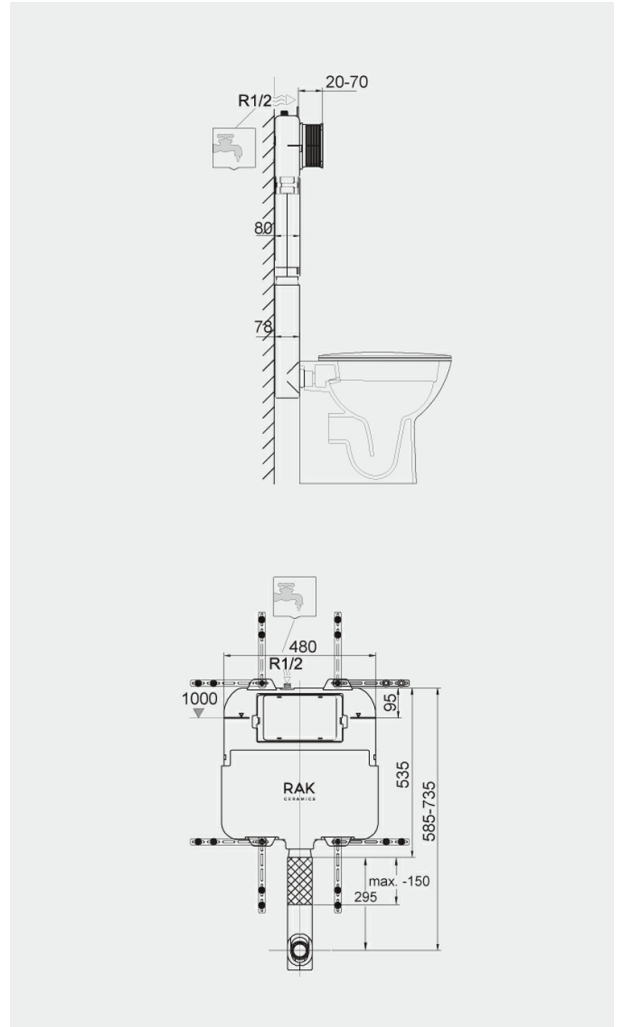

RAK-ECOFIX - FS12RAK8C

Concealed Cistern 8 CM

Technical specifications

Dimensions:	480 x 535 mm
Color:	Alpine White
Flush capacity:	6/3L adjustable to 4.5/3L
Suites:	RAK-ECOFIX

Code Name

FS12RAK8C	RAK-ECOFIX CONCEALED CISTERN W/O FRAME WITH 8 CM THICKNESS
-----------	--

Dimensions: All dimensions in mm. Tolerance of vitreous china & fireclay items: $\pm 5\%$ for below 200mm and $\pm 3\%$ for above 200mm; for all other items tolerance $\pm 1\%$. Note: Due to a continuing development program to improve design and performance, the manufacturer reserves all rights to vary specifications without prior information. Please note accessories are for photographic use only.