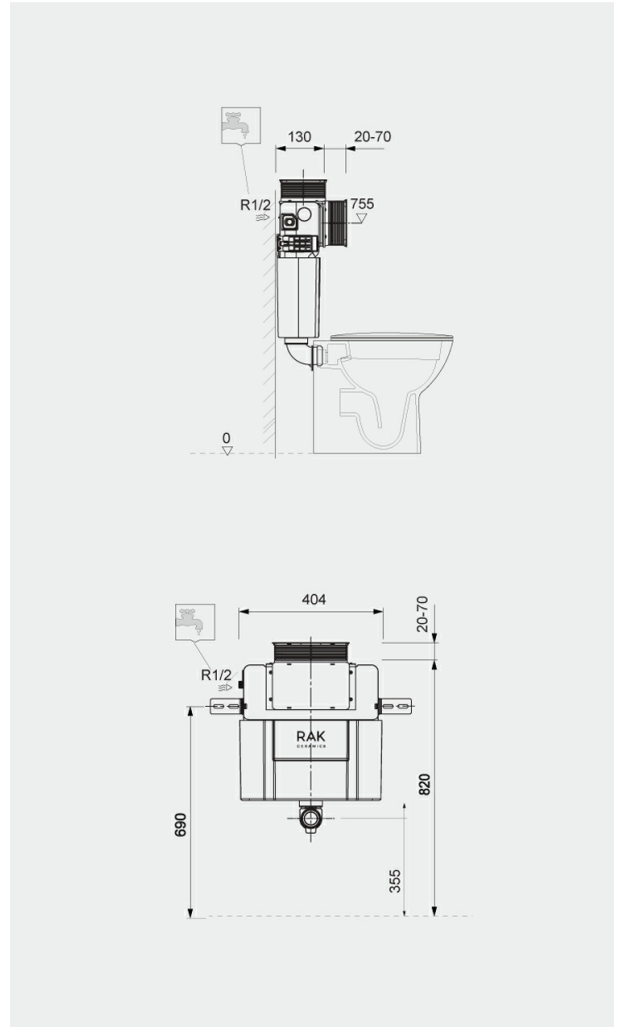

RAK-ECOFIX - FS12RAK82TF

Concealed Cistern Low Height

RAK
CERAMICS

Technical specifications

Dimensions:	404 x 820 mm
Color:	Alpine White
Flush capacity:	6/3L adjustable to 4.5/3L
Suites:	RAK-ECOFIX

Code	Name
FS12RAK82TF	RAK-ECOFIX BACK TO WALL CONCEALED CISTERN FRONT & TOP ACTUATION

Dimensions: All dimensions in mm. Tolerance of vitreous china & fireclay items: $\pm 5\%$ for below 200mm and $\pm 3\%$ for above 200mm; for all other items tolerance $\pm 1\%$. Note: Due to a continuing development program to improve design and performance, the manufacturer reserves all rights to vary specifications without prior information. Please note accessories are for photographic use only.