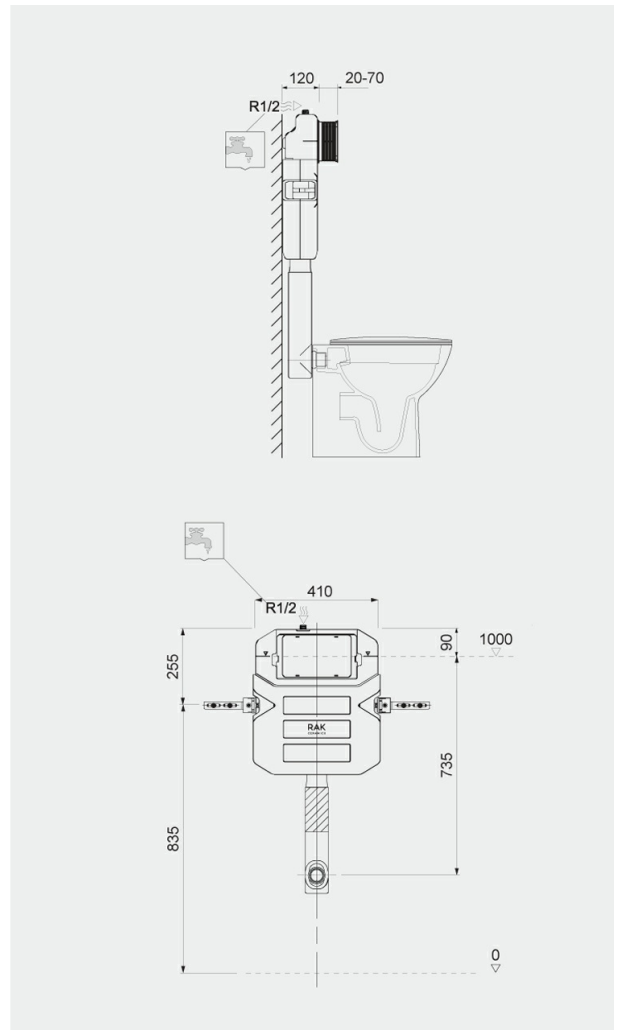

RAK-ECOFIX - FS12RAK12C

Concealed Cistern 12 CM

RAK
CERAMICS

Technical specifications

Dimensions:	410 x 735 mm
Color:	Alpine White
Flush capacity:	6/3L adjustable to 4.5/3L
Suites:	RAK-ECOFIX

Code Name

FS12RAK12C RAK-ECOFIX BACK TO WALL CONCEALED CISTERN REGULAR WITH 12 CM THICKNESS

Dimensions: All dimensions in mm. Tolerance of vitreous china & fireclay items: $\pm 5\%$ for below 200mm and $\pm 3\%$ for above 200mm; for all other items tolerance $\pm 1\%$. Note: Due to a continuing development program to improve design and performance, the manufacturer reserves all rights to vary specifications without prior information. Please note accessories are for photographic use only.