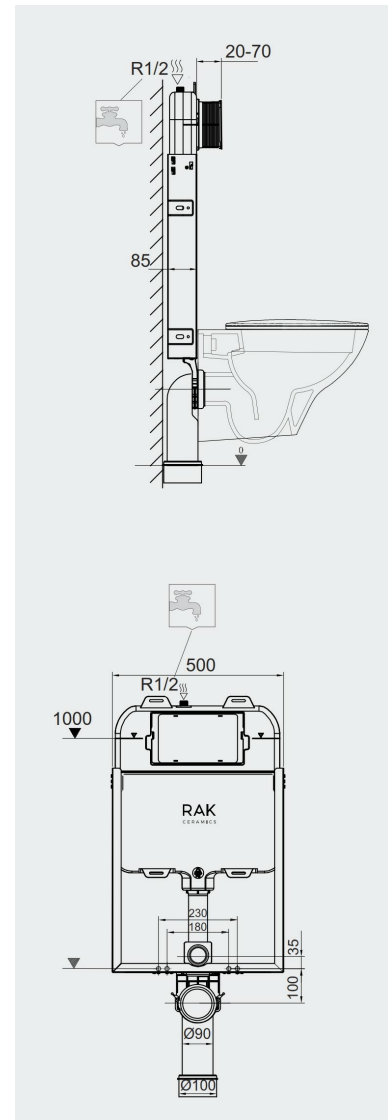

RAK-ECOFIX - FS05RAK8C

Concealed Cistern 8 CM

Technical specifications

Dimensions:	500 x 783 mm
Color:	Alpine White
Flush capacity:	6/3L adjustable to 4.5/3L
Suites:	RAK-ECOFIX

Code Name

FS05RAK8C	RAK-ECOFIX WALL HUNG CONCEALED CISTERN HALF FRAME WITH 8 CM THICKNESS
-----------	---

Dimensions: All dimensions in mm. Tolerance of vitreous china & fireclay items: $\pm 5\%$ for below 200mm and $\pm 3\%$ for above 200mm; for all other items tolerance $\pm 1\%$. Note: Due to a continuing development program to improve design and performance, the manufacturer reserves all rights to vary specifications without prior information. Please note accessories are for photographic use only.