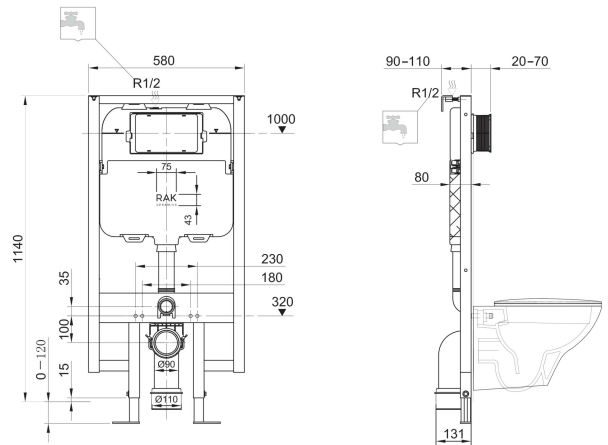

## Concealed Cistern 8 CM

### Technical specifications

Dimensions:	580 x 1140 mm
Color:	Orange
Flush capacity:	6/3L adjustable to 4.5/3L
Suites:	<a href="#">RAK-ECOFIX</a>

Code	Name
FS04RAK8C	RAK-ECOFIX WALL HUNG CONCEALED CISTERN FRAME WITH 8 CM THICKNESS

Dimensions: All dimensions in mm. Tolerance of vitreous china & fireclay items:  $\pm 5\%$  for below 200mm and  $\pm 3\%$  for above 200mm; for all other items tolerance  $\pm 1\%$ . Note: Due to a continuing development program to improve design and performance, the manufacturer reserves all rights to vary specifications without prior information. Please note accessories are for photographic use only.