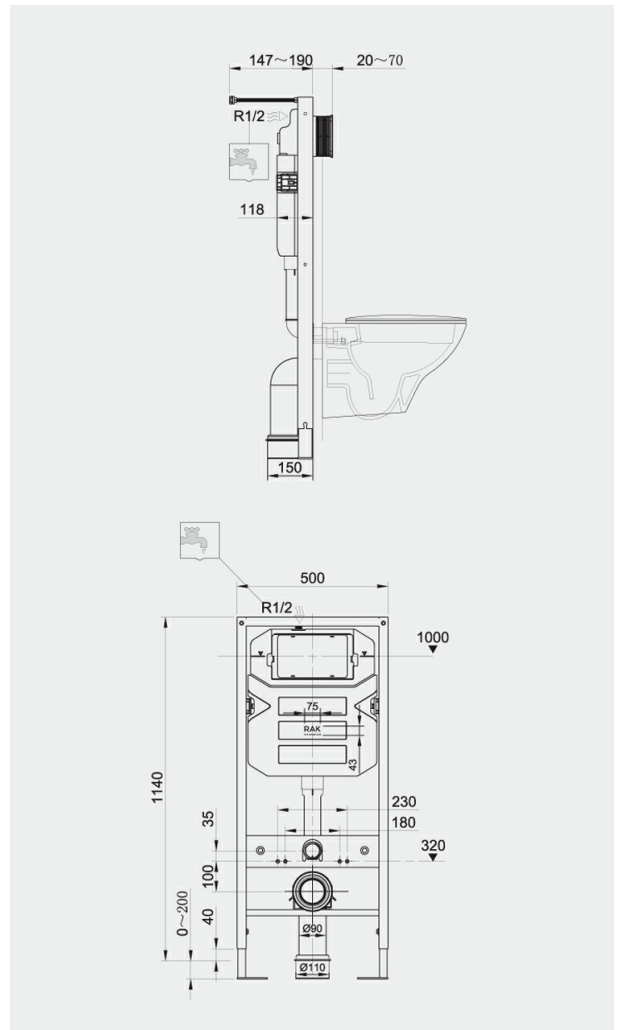

RAK-ECOFIX - FS04RAK12C

Concealed Cistern 12 CM

Technical specifications

Dimensions:	500 x 1140 mm
Color:	Orange
Flush capacity:	6/3L adjustable to 4.5/3L
Adjustable leg:	yes
Suites:	RAK-ECOFIX

Code	Name
FS04RAK12C	RAK-ECOFIX WALL HUNG CONCEALED CISTERN REGULAR WITH 12 CM THICKNESS

Dimensions: All dimensions in mm. Tolerance of vitreous china & fireclay items: $\pm 5\%$ for below 200mm and $\pm 3\%$ for above 200mm; for all other items tolerance $\pm 1\%$. Note: Due to a continuing development program to improve design and performance, the manufacturer reserves all rights to vary specifications without prior information. Please note accessories are for photographic use only.