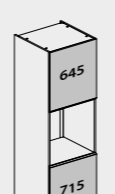

600 Single Oven Housing

1970mm H x 600mm W x 570mm D

Colour	S/Gloss	U/Matt
W	FKKJ0031	FKKJ0531
C	FKKJ0131	FKKJ0631
LG	FKKJ0231	FKKJ0731
DG	FKKJ0331	FKKJ0831
G	FKKJ0431	FKKJ0931
SG	-	FKKJ1131
IB	-	FKKJ1331