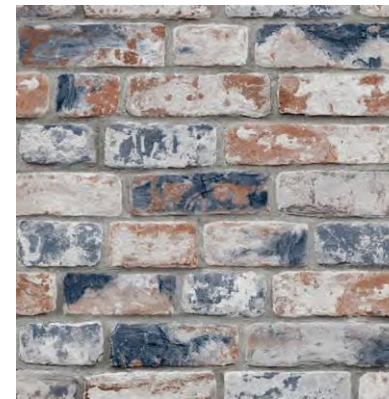

DISTRESSED BRICK

This fantastic Brick Wallpaper will make a stylish feature in most rooms of your home. The realistic design is based on a red brick wall with a contemporary twist of navy highlights and features clever shading and detail to create the illusion of depth and texture. This high quality wallpaper would look equally good either as a feature wall or when used to decorate an entire room