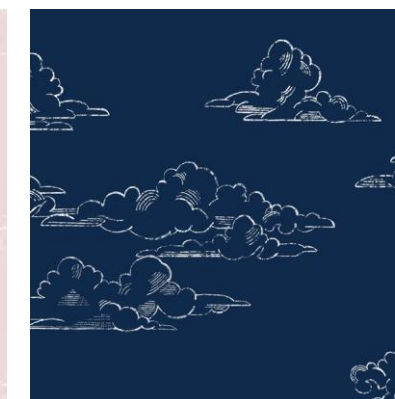

Non-Woven 35SKU's
Currency Jan 2020 – Jan 2023

GREY - 108555

PINK - 108556

NAVY - 108554

VINTAGE CLOUDS

This beautiful hand drawn vintage clouds wallpaper will add a stylish finishing touch to a bedroom or nursery. The simple yet effective design features a pattern of vintage white clouds on a white background, with a smooth matt finish. Create a beautiful feature wall or give your room a truly dreamy feel with all four walls.

YELLOW - 108264

PINK - 108585

SILVER - 108563

DOTTY POLKA

This watercolour Polka Dots wallpaper is ideal for bedrooms, nurseries and playrooms. The simple yet effective design features an all-over pattern of metallic and hand painted watercolour polka dots in soft complimentary shades on a white background. Easy to apply just paste the wall to hang.

SILVER - 100100

PINK - 108558

NAVY - 108557

BLUE - 100097

BLACK - 100099

STRIPE

This striking Stripe wallpaper features a wide stripe design in a bold on trend colour palette alternating with a matte white stripe for an eye-catching look. This high quality wallpaper can be hung either vertically or horizontally. On our paste the wall paper this design is easy to hang and remove when you fancy a change. This design coordinates with our Superstar and Dotty wallpapers.