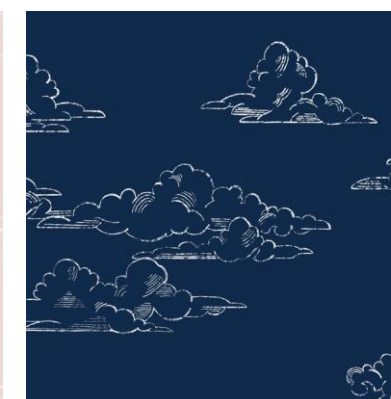

NAVY - 108554

VINTAGE CLOUDS

This beautiful hand drawn vintage clouds wallpaper will add a stylish finishing touch to a bedroom or nursery. The simple yet effective design features a pattern of vintage white clouds on a white background, with a smooth matt finish. Create a beautiful feature wall or give your room a truly dreamy feel with all four walls.