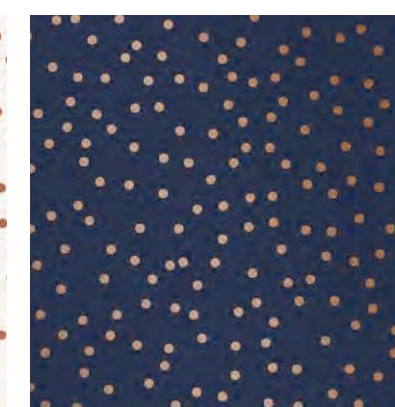

NAVY - 108561

CONFETTI

This stylish Confetti Wallpaper would make a great statement in your home. The simple yet effective design features a pattern of small polka dots in on trend colour palettes. In flat matte this wallpaper is super easy to hang and would look great as a feature wall or when used to decorate a whole room.