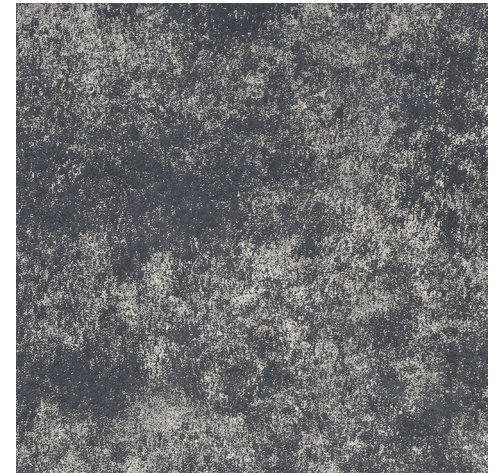

119970 Taupe

119972 Grey

119969 Teal

GILDED CONCRETE
QUARTZ
115724

GILDED CONCRETE comes in 3 COLOURWAYS,
it as an ELEGANT textured design, WITH A
DISTRESSED CONCRETE EFFECT WHICH IS HIGHLIGHTED
WITH METALLIC HUES. Use THIS ACROSS ALL FOUR
WALLS TO CREATE AN OPULENT ATMOSPHERE OR PAIR
WITH THE ARCHIVE DAMASK FOR A FABULOUS
statement LOOK!

115725 Pearl

115722 Onyx

INDULGENT

RUBY

120861

INDULGENT is a new design in 6 COLOURWAYS, FEATURING INTERLINKED OVALS WITH AN OPULENT GILDED TEXTURE RUNNING THROUGHOUT THE BACKGROUND. THIS DESIGN CO-ORDINATES WITH THE GILDED TEXTURE PLAIN WALLPAPER TO GIVE A FOUR WALL CO-ORDINATED OFFER.

120860 Onyx

120855 Pearl

120857
Moonstone

120858
Sapphire

120859
Emerald

Serene Seedhead

Grey

119968