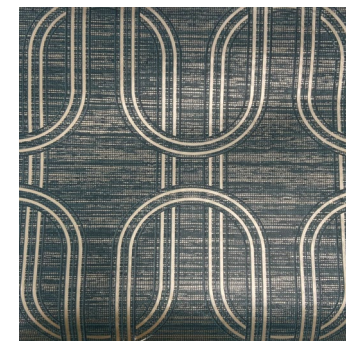

120860 Onyx

120855 Pearl

120857
Moonstone

120858
Sapphire

120859
Emerald

Serene Seedhead

Grey

119968

Serene Seedhead is available in 6 COLOURWAYS FROM easy living neutrals to BOLD statement COLOURS. The GILDED texture plain compliments the Serene Seedhead to offer a FOUR WALL SOLUTION.

119965 Sage

119966 Taupe