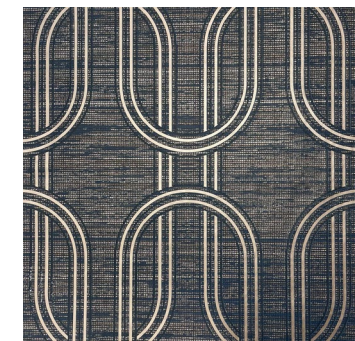

115725 Pearl

115722 Onyx

INDULGENT

RUBY

120861

INDULGENT is a new design in 6 COLOURWAYS, FEATURING INTERLINKED OVALS WITH AN OPULENT GILDED TEXTURE RUNNING THROUGHOUT THE BACKGROUND. THIS DESIGN CO-ORDINATES WITH THE GILDED TEXTURE PLAIN WALLPAPER TO GIVE A FOUR WALL CO-ORDINATED OFFER.

120860 Onyx

120855 Pearl

120857
Moonstone

120858
Sapphire

120859
Emerald

Serene Seedhead

Grey

119968

Serene Seedhead is available in 6 COLOURWAYS FROM easy living neutrals to BOLD statement COLOURS. The GILDED texture plain compliments the Serene Seedhead to offer a FOUR WALL SOLUTION.

119965 Sage

119966 Taupe