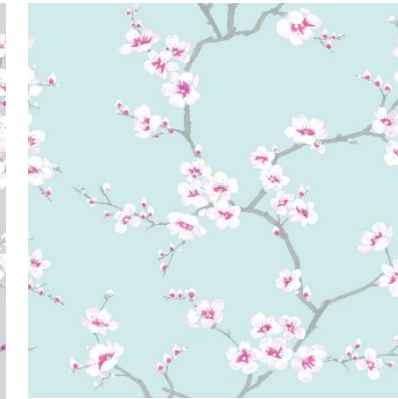

# FRESCA PLAIN

The perfect co-ord, hang with multiple designs from the Fresca collection or hang on it's own for a minimalist, on trend look. Featuring a delicate woven detail these colourways will compliment all rooms in your house.

GREY - 51-057

BLUE - 51-066

NATURAL - 51-067

NAVY - 108118

OCHRE - 108289

PINK - 108290