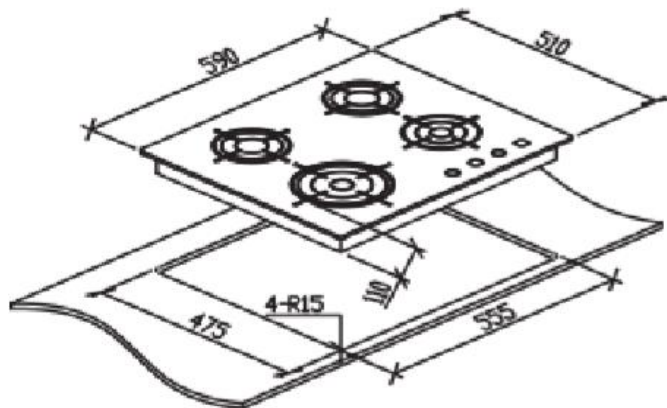

## Appliance Data Sheet

<b>Product Type</b>	<b>Gas Hob</b>
<b>Product Code</b>	<b>UBGHJ607</b>
	<b>Product Description</b>
	60cm Gas on Glass Hob

### Features / Specification

Barcode	8422248610988
Colour	Black
No of Burners	4
Pan Stand Material	Cast Iron
Flame Failure Device	Yes
Indicator Light	No
Auto Ignition	Yes
LPG Kit Supplied	Yes

### Dimensions & Technical Information

Product Dimensions width x depth x height	590 x 510 x 110mm
Packed Dimensions width x depth x height	630 x 550 x 170mm
Product Weight (kg)	3.88kg
Cut Out Dimension	555 x 475mm