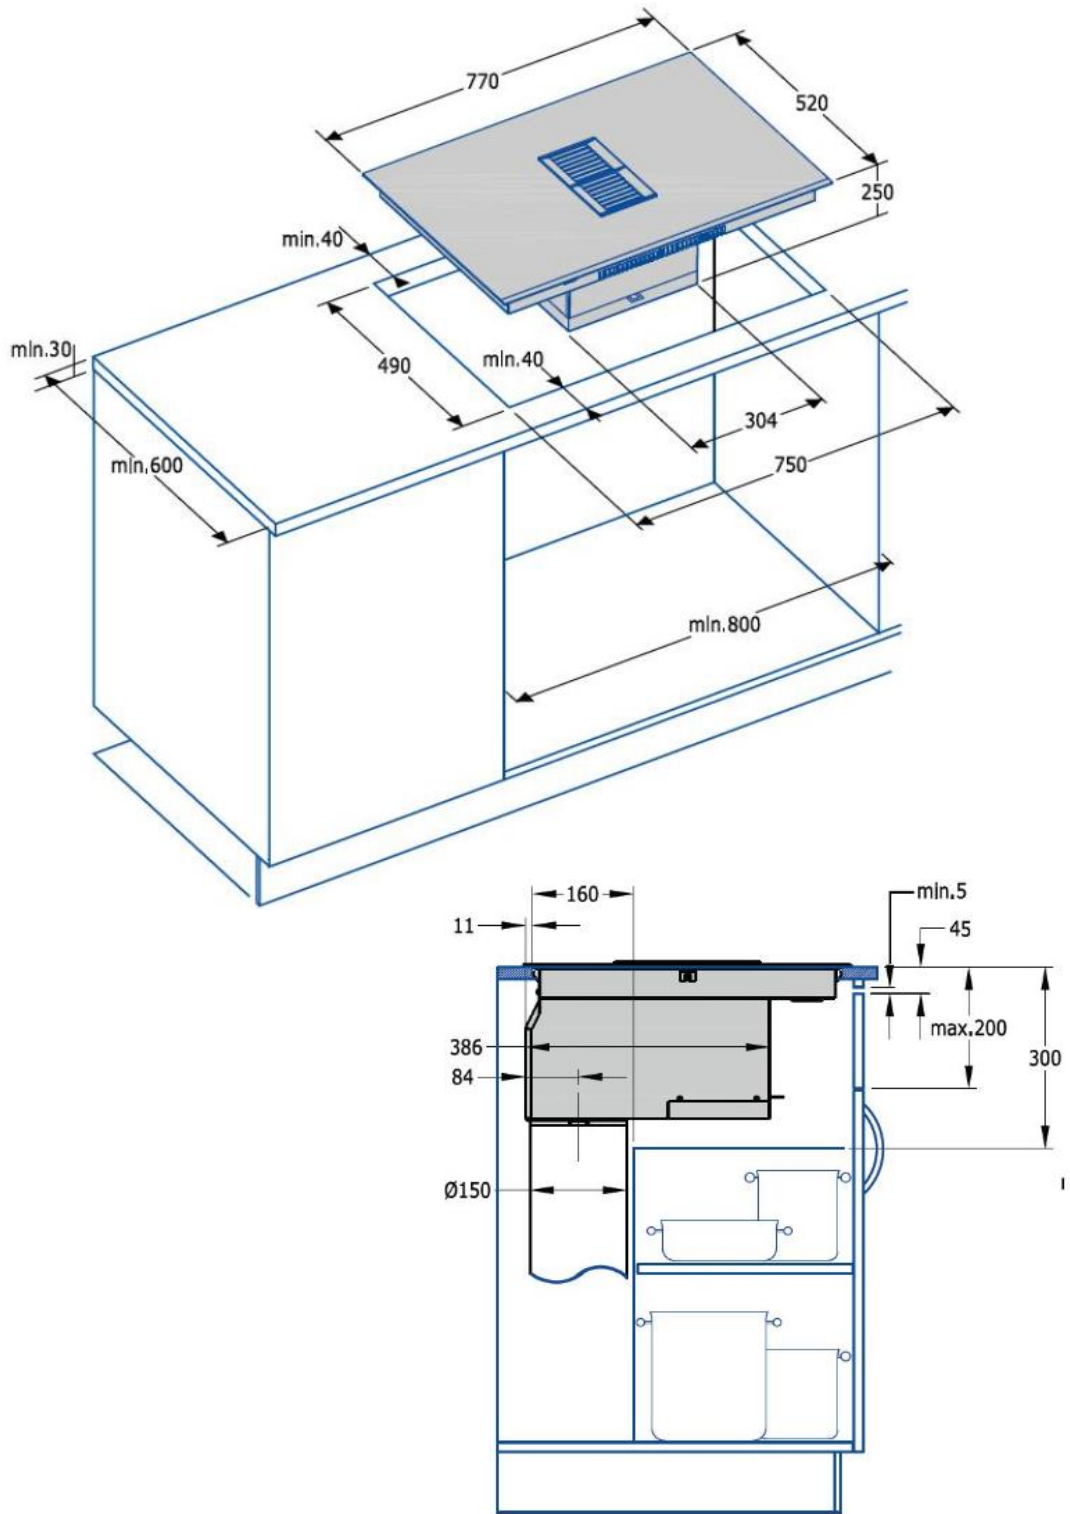

## Appliance Data Sheet

<b>Product Type</b>	<b>Electric Hob / Cooker Hood</b>
<b>Product Code</b>	<b>ICONFLEX75DD</b>
	<b>Product Description</b>
	Induction Hob with Built In Extractor

### Hob Features / Specification

Barcode	8422248613675
Colour	Black
Hob Surface Material	Ceramic Glass
No of Cooking Zones	4 (Flexible )
Heat Indicator Light	Yes
Timer	Yes
Child Safety Lock	Yes
Type of Control	Touch Control
Number of Power Levels	9
Keep Warm Function	Yes
Boost Function	Yes
Pause Function	Yes
Maximum Power	7.2kW
Extraction Grille	Black

### Cooker Hood Features / Specification

Fan Speeds	6
Extraction Rate (EU66)	579.3
Lights	N/A
Grease Filter	Yes
Controls	Touch Control
Noise Level	N/A
Carbon Filters	ICONKIT1 Vent Kit Required
Air Outlet Diameter	150mm
Motor Rating	135W
Maximum Load	135W
Chimney Extension	N/A

### Overall Weight and Dimensions

Hob Dimensions width x depth x height	770mm x 520mm x 300mm
Packed Dimensions width x depth x height	815mm x 570mm x 310mm
Product Weight (kg)	21.38kg Packed / 17.66kg Unpacked
Cut Out Dimension	750mm x 490mm
Complete Appliance Max Power	7335 watts